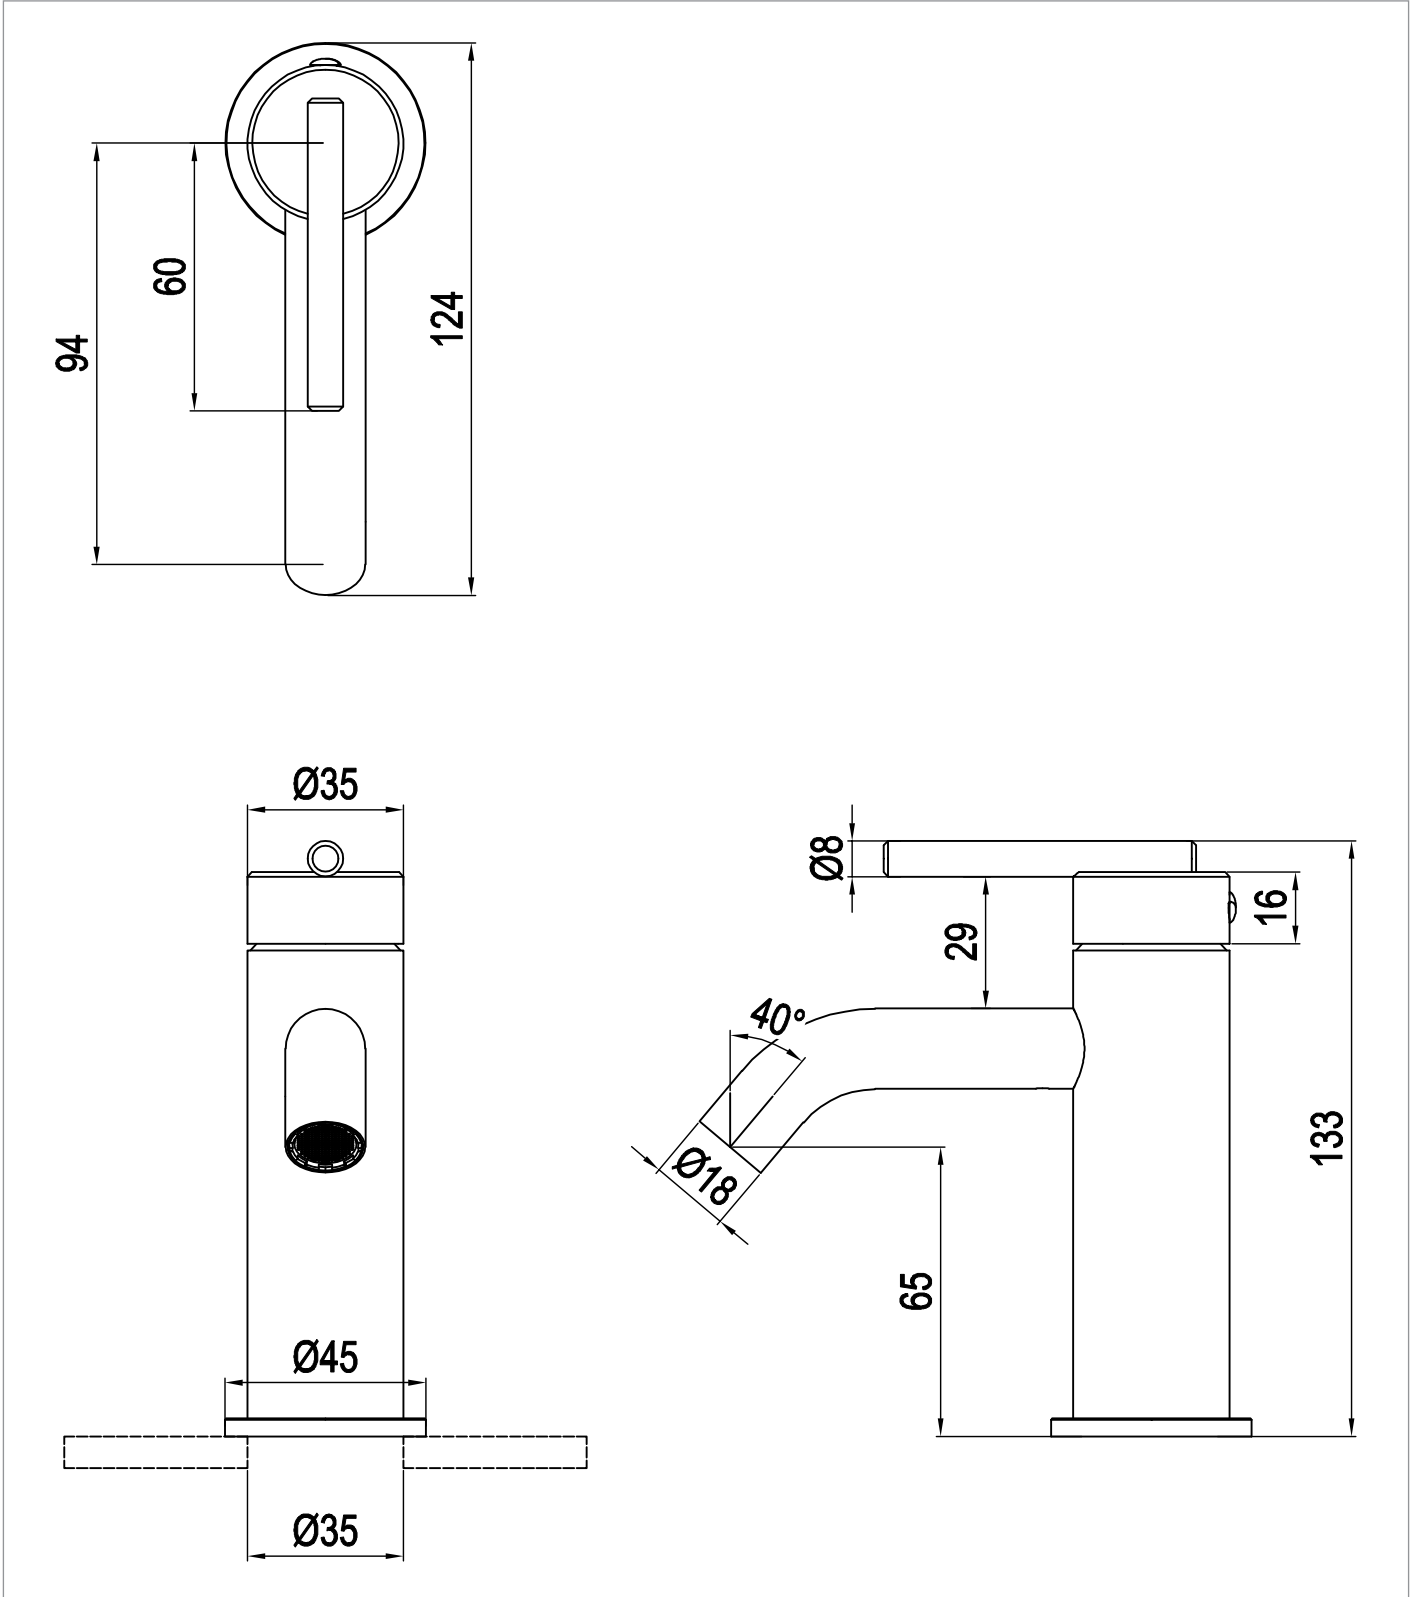

PRODUCT DATA SHEET

PRODUCT CODE

TL114DNST

RANGE

3ONE6 Lever

DESCRIPTION

3ONE6 Lever Basin Mini Mono Stainless Slate

WEBSITE LINK [Click Here](#)

CATEGORY	Brassware
WARRANTY DETAILS	15 Years
COLOUR	Slate
FINISH APPLICATION	PVD
PRIMARY MATERIAL	316 Stainless Steel
INSTALL TYPE	Basin Mounted
PRODUCT WIDTH MM	45
PRODUCT HEIGHT MM	133
PRODUCT DEPTH MM	124
PRODUCT NET WEIGHT KG	0.8
STANDARDS	BS EN 817:2008

MINIMUM PRESSURE (BAR)	1
MAX WORKING PRESSURE (BAR)	5
HEADWORK	35mm Single lever ceramic cartridge
SPOUT PROJECTION	94
SWIVEL SPOUT	No
INLET CONNECTIONS THREAD	G1/2"
FLOW REGULATOR	Cache M16x1
WASTE INCLUDED	No
ANTI-SCALD	No
ENERGY SAVING	No
SHOWER HOSE & HANDSET ARE INCLUDED	No

TECHNICAL DIMENSIONS

Dimensions in mm unless otherwise specified.

Tolerances (per material type) apply.

SPARES LIST

Only the parts labelled are available as spares.

--