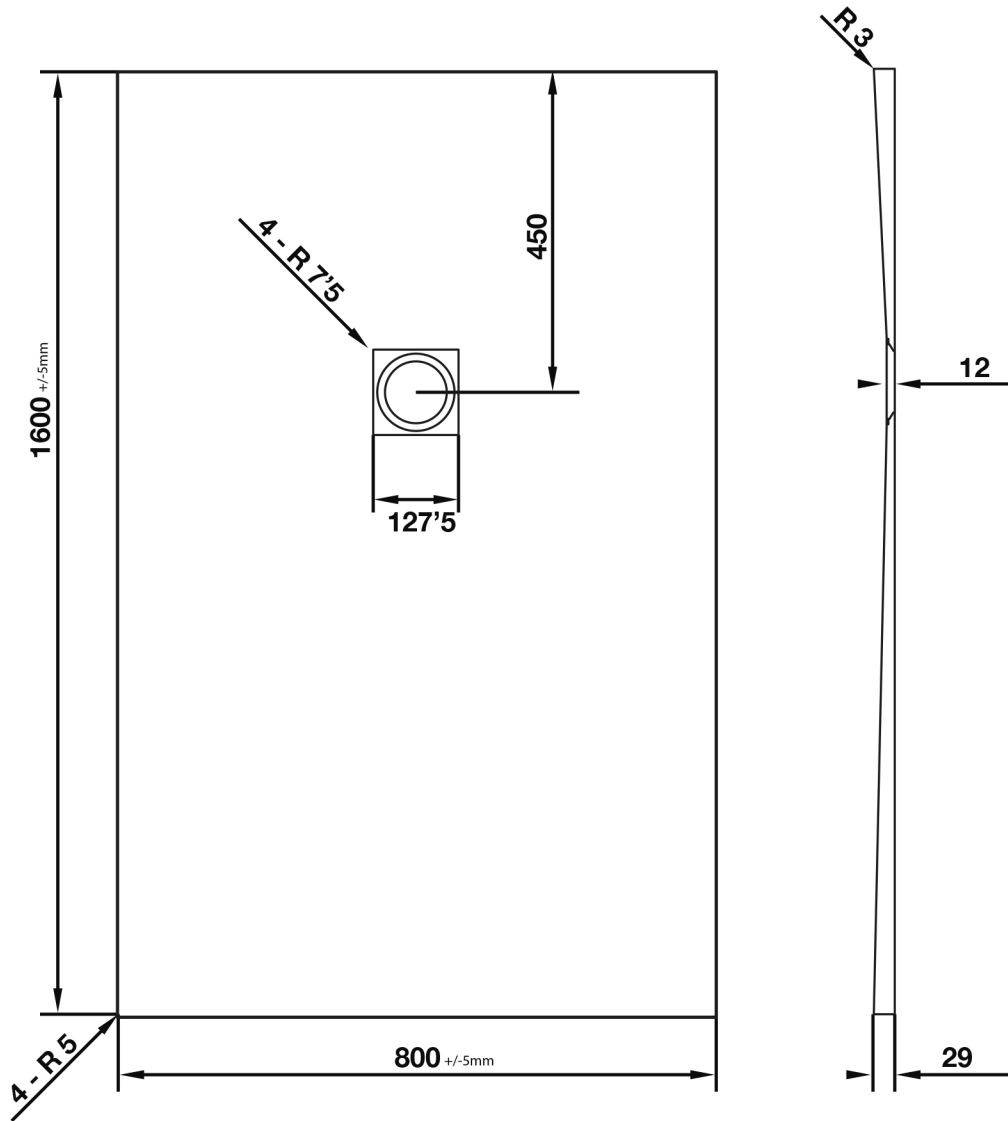

Giorgio2 Series

Rectangle Shower Tray 1600 x 800mm

tissino

Designed to Inspire
Made to Experience

tissino

T 0345 582 8000
E info@tissino.co.uk
W tissino.co.uk

2 Lyncastle Road
Appleton Thorn
Warrington WA4 4SN

We reserve the right to
change this information
without prior notice