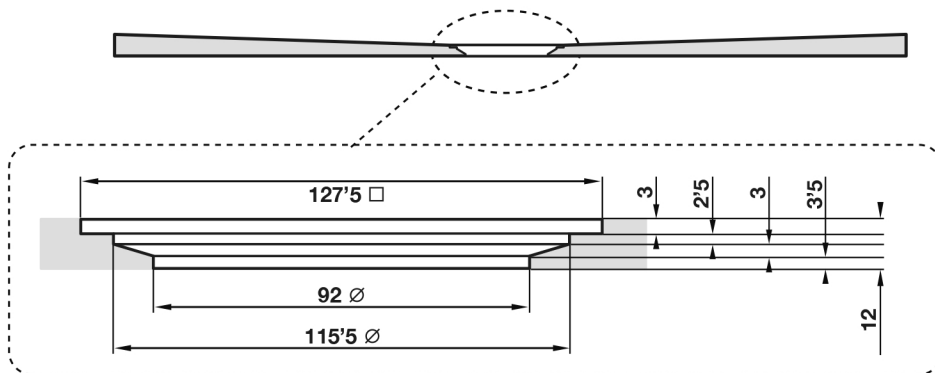

Giorgio2 Series

Rectangle Shower Tray 1600 x 800mm

tissino

Designed to Inspire
Made to Experience

tissino

T 0345 582 8000
E info@tissino.co.uk
W tissino.co.uk

2 Lyncastle Road
Appleton Thorn
Warrington WA4 4SN

We reserve the right to
change this information
without prior notice