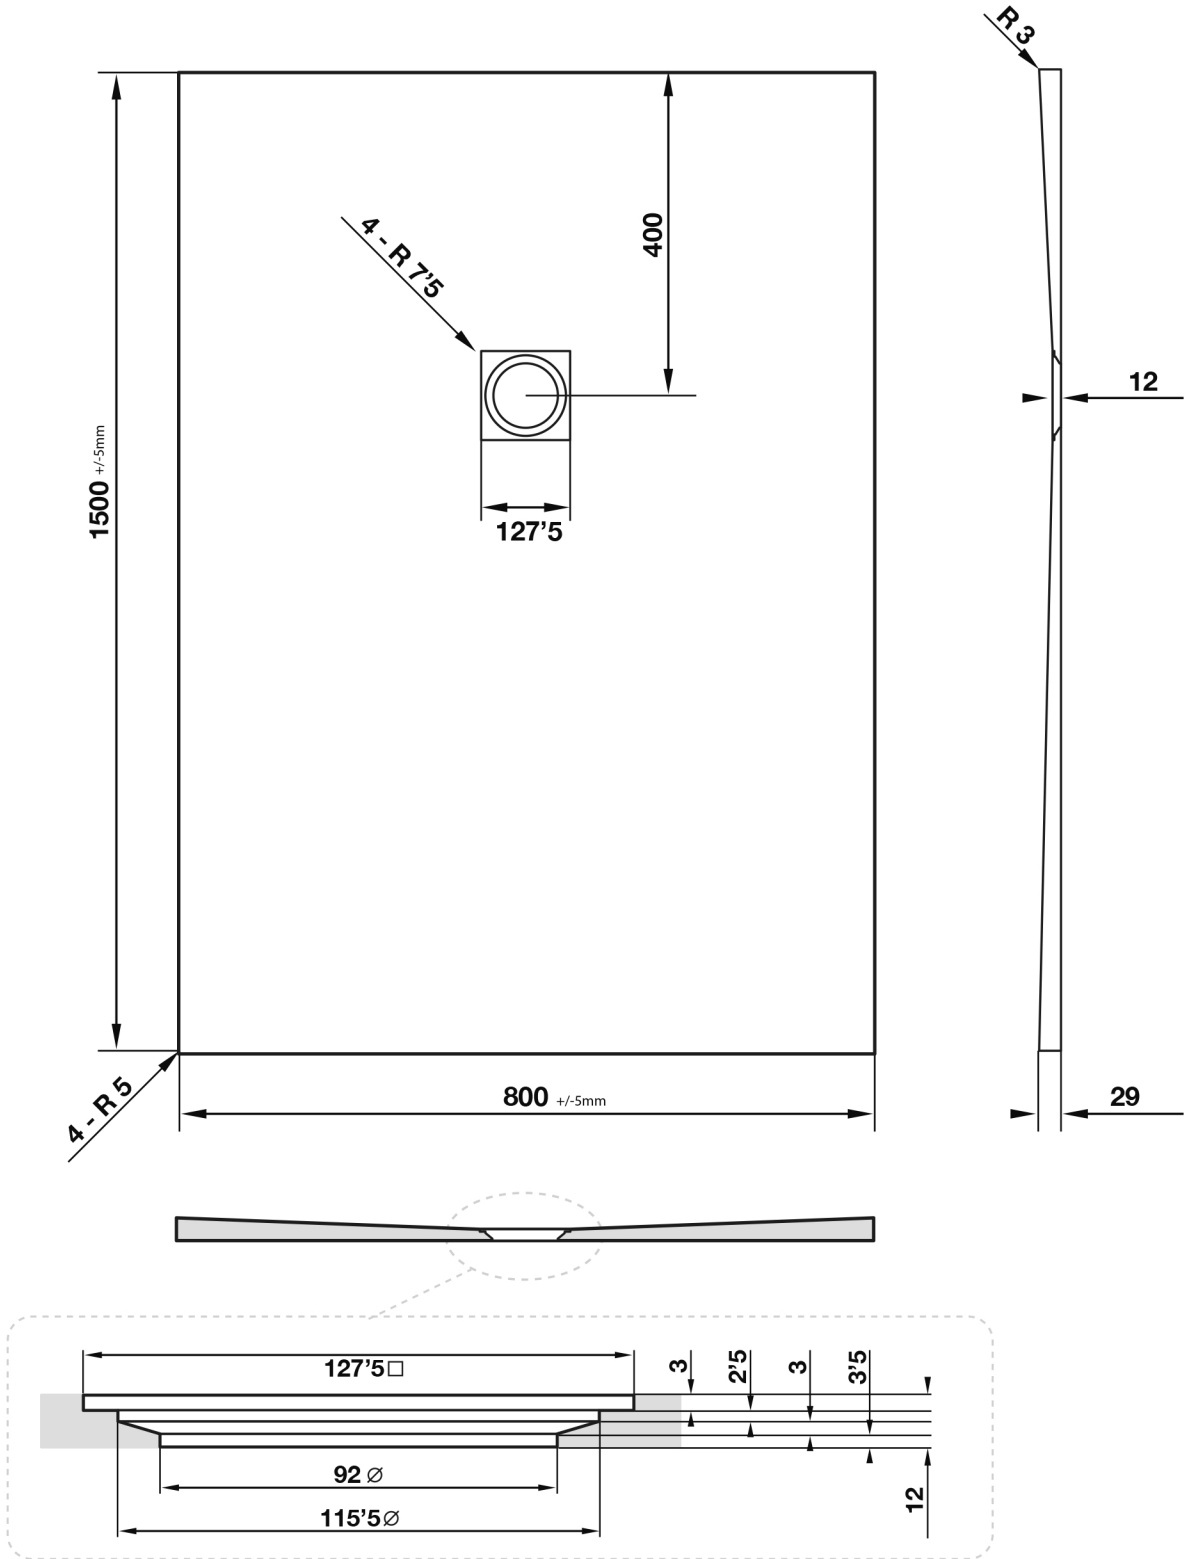

Giorgio2 Series

Square Shower Tray 1500 x 800mm

tissino

Designed to Inspire
Made to Experience