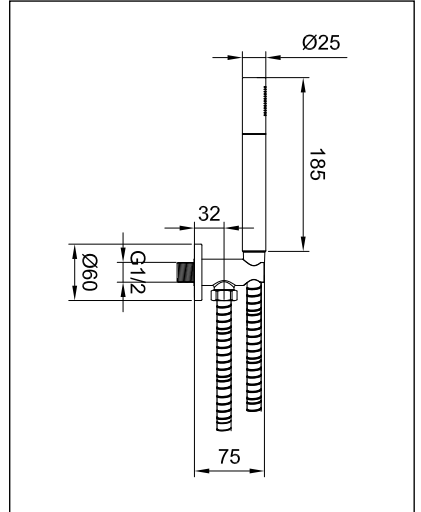

Coordinated Bathrooms Designed For You

VOS ROUND WATEROUTLET WITH HOSE AND HANDSHOWER

Installation Steps

Dimension Drawing

Explosive drawing