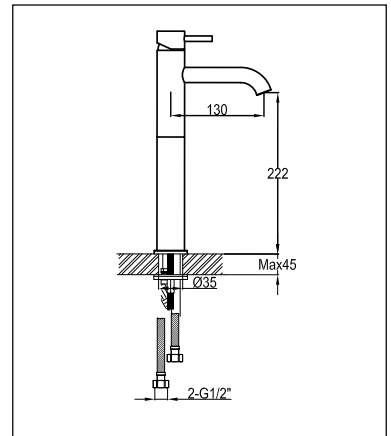

## TALL SINGLE LEVER BASIN MIXER

### Dimension Drawing