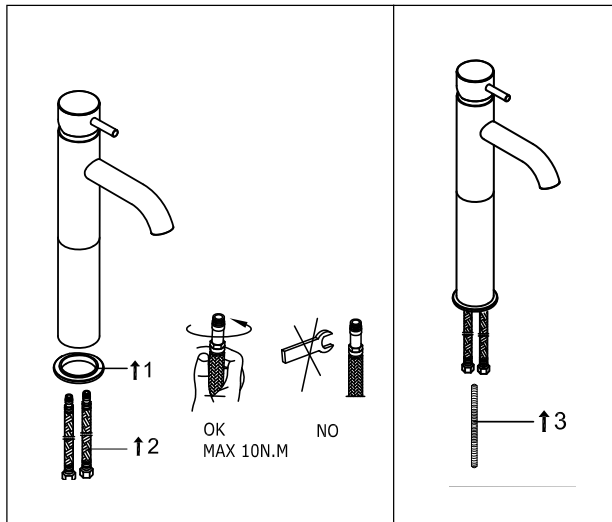

## TALL SINGLE LEVER BASIN MIXER

### Dimension Drawing