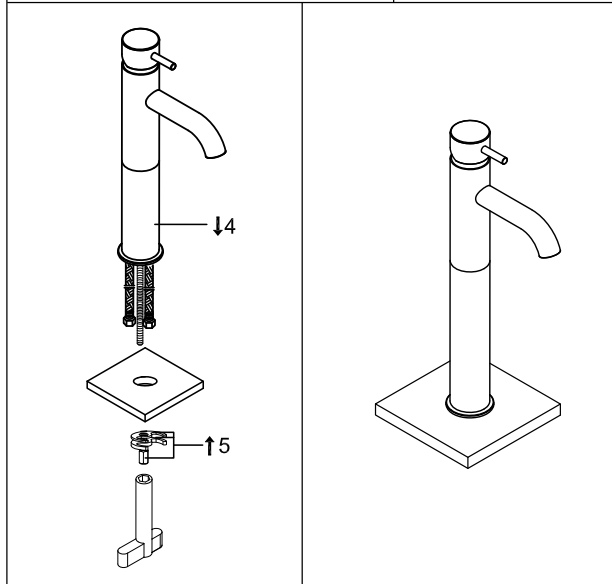

## TALL SINGLE LEVER BASIN MIXER

### Dimension Drawing