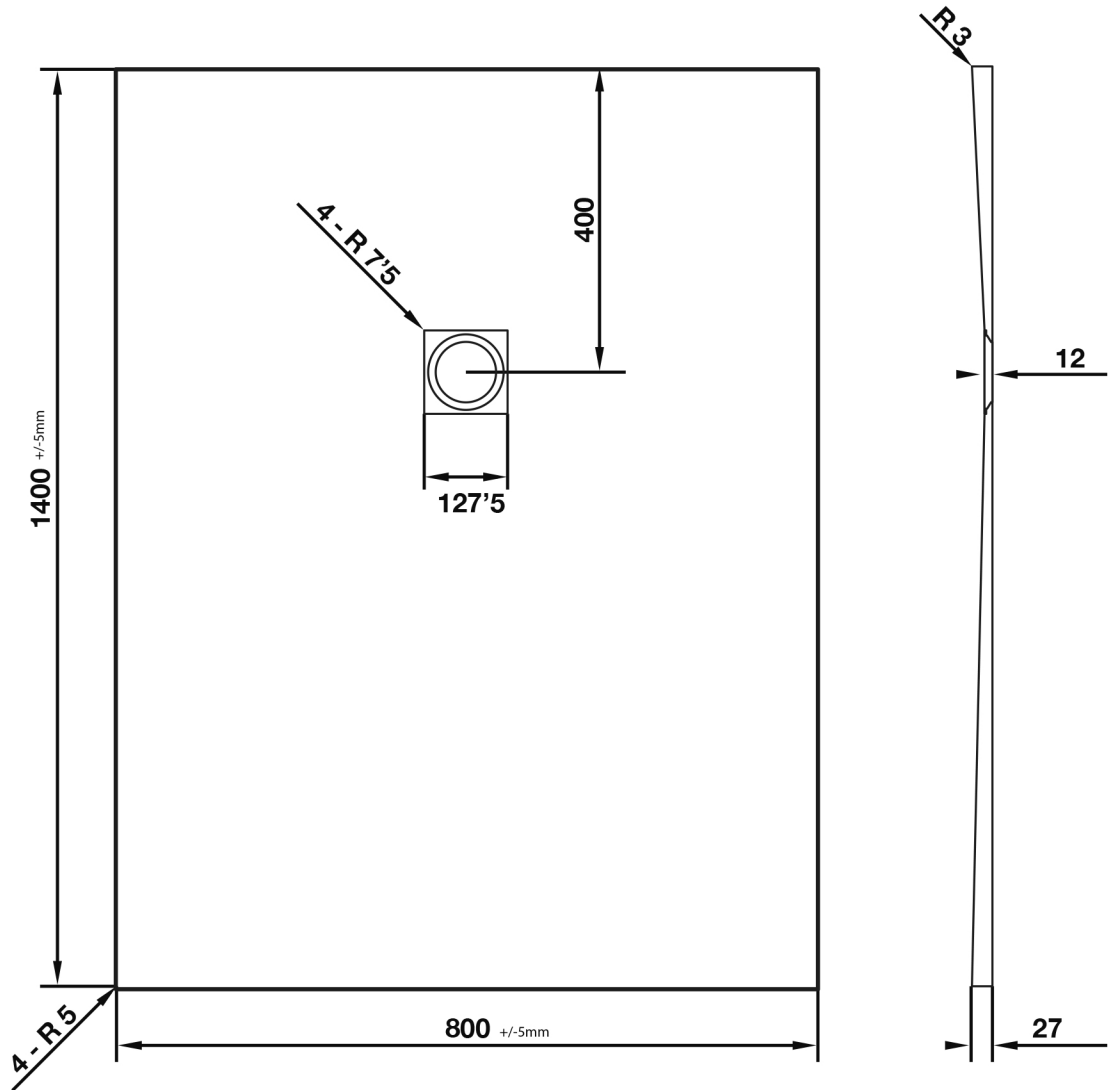

Giorgio2 Series

Rectangle Shower Tray 1400 x 800mm

tissino

Designed to Inspire
Made to Experience

tissino

T 0345 582 8000
E info@tissino.co.uk
W tissino.co.uk

2 Lyncastle Road
Appleton Thorn
Warrington WA4 4SN