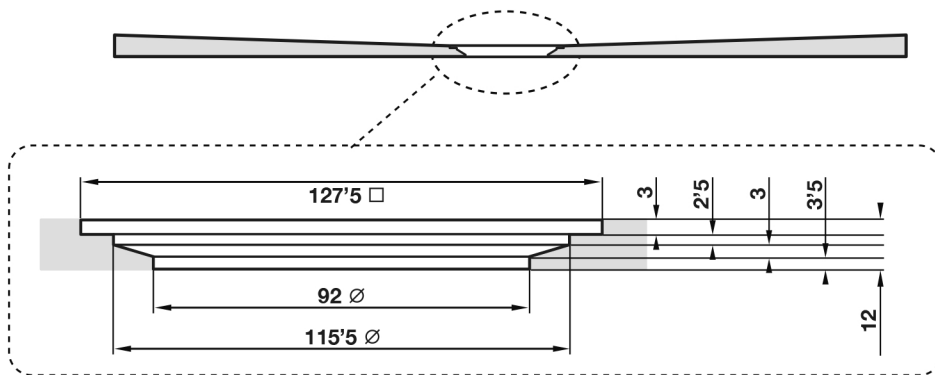

Giorgio2 Series

Rectangle Shower Tray 1400 x 800mm

tissino

Designed to Inspire
Made to Experience

tissino

T 0345 582 8000
E info@tissino.co.uk
W tissino.co.uk

2 Lyncastle Road
Appleton Thorn
Warrington WA4 4SN