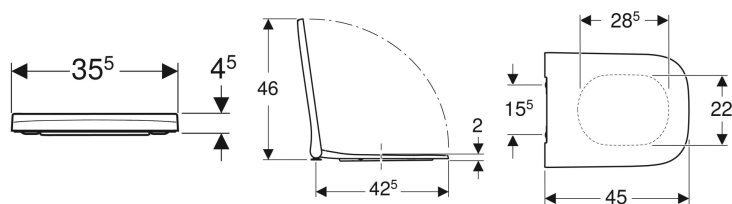

- Easy fastening with Geberit WC wall fixing type EFF3
- Type 1, full flush volume 6 / 5 l, in accordance with EN 997
- Flushes with 4.5 l
- Shrouded
- Hidden fastening

**Technical data**

Product material | Vitreous china

**Scope of delivery**

- Fastening material

**To order additionally**

- WC seat

Art. no.	Colour / surface	B	H	T
500.208.01.1	white	35 cm	33 cm	54 cm

**Accessories**

- Geberit fastening material for wall-hung WCs and wall-hung bidets
- Geberit straight connector set for WC

- Depending on the installation type, a Geberit connection set for wall-hung WC is required for mounting

**Geberit Smyle Square WC seat, slim design**

Example image

**Characteristics**

- Antibacterial
- Slim design
- Overlapping WC lid

**Technical data**

Product material	Duroplast
Fastening distance	15.5 cm

Art. no.	Colour / surface	Quick-release hinges	Soft-closing mechanism	Fastening	Hinge material
500.687.01.1	white / glossy	yes	yes	from above	Brass chrome-plated
500.237.01.1	white / glossy	no	yes	from above	Brass chrome-plated
500.238.01.1	white / glossy	no	no	from above	Brass chrome-plated