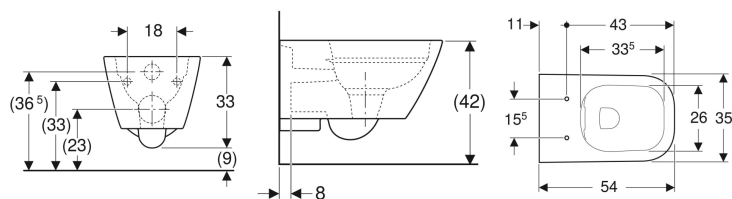

**Geberit Smyle Square wall-hung WC, washdown, shrouded, Rimfree**

Example image

**Application purposes**

- For concealed cisterns
- For pressure flushing valves

**Characteristics**

- Wall-hung
- Washdown WC
- Rimfree

- Easy fastening with Geberit WC wall fixing type EFF3
- Type 1, full flush volume 6 / 5 l, in accordance with EN 997
- Flushes with 4.5 l
- Shrouded
- Hidden fastening

**Technical data**

Product material | Vitreous china

**Scope of delivery**

- Fastening material

**To order additionally**

- WC seat

Art. no.	Colour / surface	B	H	T
500.208.01.1	white	35 cm	33 cm	54 cm

**Accessories**

- Geberit fastening material for wall-hung WCs and wall-hung bidets
- Geberit straight connector set for WC

**Technical data**

Product material	Duroplast
Fastening distance	15.5 cm

Art. no.	Colour / surface	Quick-release hinges	Soft-closing mechanism	Fastening	Hinge material
500.687.01.1	white / glossy	yes	yes	from above	Brass chrome-plated
500.237.01.1	white / glossy	no	yes	from above	Brass chrome-plated
500.238.01.1	white / glossy	no	no	from above	Brass chrome-plated