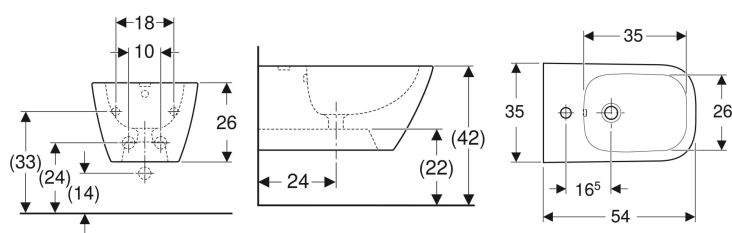

Geberit Smyle Square wall-hung bidet, shrouded

Example image

Application purposes

- For single-hole taps with flexible hoses

Characteristics

- Wall-hung
- Hidden water supply connection

- Easy fastening with Easy Fast Fixing (type EFF3)
- Shrouded
- Hidden fastening

Technical data

Product material | Vitreous china

Scope of delivery

- Fastening material

| Art. no. | Colour / surface | Overflow | B | H | T |
|--------------|------------------|----------|-------|-------|-------|
| 500.209.01.1 | white | visible | 35 cm | 26 cm | 54 cm |