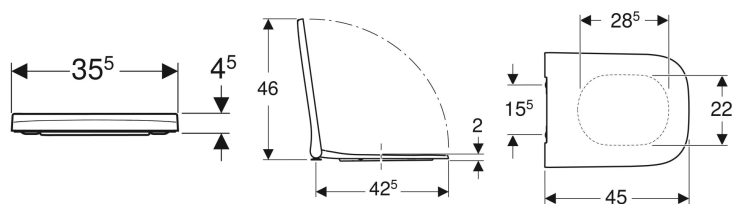

- Easy fastening with Geberit WC wall fixing type EFF2
- Type 1, full flush volume 6 / 5 l, in accordance with EN 997
- Flushes with 4.5 l
- Shrouded
- Hidden fastening
- Small projection

Technical data

Product material | Vitreous china

Scope of delivery

- Fastening material

To order additionally

- WC seat

Art. no.	Colour / surface	B	H	T
500.379.01.1	white	35 cm	33 cm	49 cm

Accessories

- Geberit fastening material for wall-hung WCs and wall-hung bidets

Geberit Smyle Square WC seat, slim design, sandwich shape

Example image

Characteristics

- Slim design
- Sandwich shape
- Antibacterial

Technical data

Product material	Duroplast
Fastening distance	15.5 cm

Art. no.	Colour / surface	Quick-release hinges	Soft-closing mechanism	Fastening	Hinge material
500.688.01.1	white / glossy	yes	yes	from above	Brass chrome-plated
500.240.01.1	white / glossy	no	yes	from above	Brass chrome-plated
500.239.01.1	white / glossy	no	no	from above	Brass chrome-plated

Geberit Smyle Square WC seat, slim design

Example image

Characteristics

- Antibacterial
- Slim design
- Overlapping WC lid

Technical data

Product material	Duroplast
Fastening distance	15.5 cm

Art. no.	Colour / surface	Quick-release hinges	Soft-closing mechanism	Fastening	Hinge material
500.687.01.1	white / glossy	yes	yes	from above	Brass chrome-plated
500.237.01.1	white / glossy	no	yes	from above	Brass chrome-plated
500.238.01.1	white / glossy	no	no	from above	Brass chrome-plated