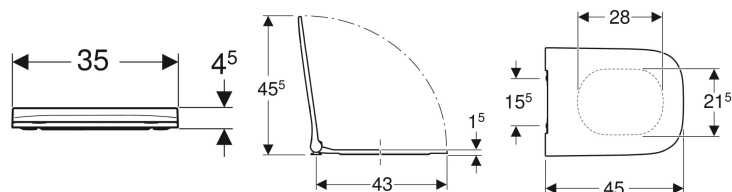

- Easy fastening with Geberit WC wall fixing type EFF2
- Type 1, full flush volume 6 / 5 l, in accordance with EN 997
- Flushes with 4.5 l
- Shrouded
- Hidden fastening
- Small projection

Technical data

Product material | Vitreous china

Scope of delivery

- Fastening material

To order additionally

- WC seat

Art. no.	Colour / surface	B	H	T
500.379.01.1	white	35 cm	33 cm	49 cm

Accessories

- Geberit fastening material for wall-hung WCs and wall-hung bidets

Geberit Smyle Square WC seat, slim design, sandwich shape

Example image

Characteristics

- Slim design
- Sandwich shape
- Antibacterial

Technical data

Product material	Duroplast
Fastening distance	15.5 cm

Art. no.	Colour / surface	Quick-release hinges	Soft-closing mechanism	Fastening	Hinge material
500.688.01.1	white / glossy	yes	yes	from above	Brass chrome-plated
500.240.01.1	white / glossy	no	yes	from above	Brass chrome-plated
500.239.01.1	white / glossy	no	no	from above	Brass chrome-plated

Geberit Smyle Square WC seat, slim design

Example image

Characteristics

- Antibacterial
- Slim design
- Overlapping WC lid

Technical data

Product material	Duroplast
Fastening distance	15.5 cm

Art. no.	Colour / surface	Quick-release hinges	Soft-closing mechanism	Fastening	Hinge material
500.687.01.1	white / glossy	yes	yes	from above	Brass chrome-plated
500.237.01.1	white / glossy	no	yes	from above	Brass chrome-plated
500.238.01.1	white / glossy	no	no	from above	Brass chrome-plated