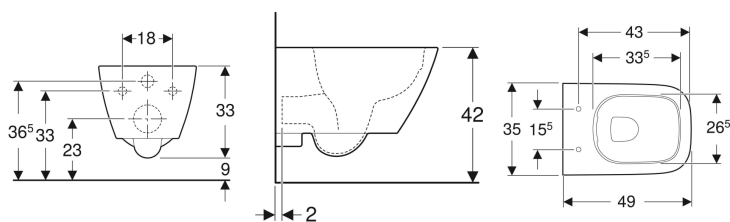

Geberit Smyle Square wall-hung WC, washdown, small projection, shrouded, Rimfree

Example image

Application purposes

- For concealed cisterns
- For pressure flushing valves

Characteristics

- Wall-hung
- Washdown WC
- Rimfree

- Easy fastening with Geberit WC wall fixing type EFF2
- Type 1, full flush volume 6 / 5 l, in accordance with EN 997
- Flushes with 4.5 l
- Shrouded
- Hidden fastening
- Small projection

Technical data

Geberit Smyle Square WC seat, slim design, sandwich shape

Example image

Characteristics

- Slim design
- Sandwich shape
- Antibacterial

Technical data

Product material	Duroplast
Fastening distance	15.5 cm

Art. no.	Colour / surface	Quick-release hinges	Soft-closing mechanism	Fastening	Hinge material
500.688.01.1	white / glossy	yes	yes	from above	Brass chrome-plated
500.240.01.1	white / glossy	no	yes	from above	Brass chrome-plated
500.239.01.1	white / glossy	no	no	from above	Brass chrome-plated

Geberit Smyle Square WC seat, slim design

Example image

Characteristics

- Antibacterial
- Slim design
- Overlapping WC lid

Technical data

Product material	Duroplast
Fastening distance	15.5 cm

Art. no.	Colour / surface	Quick-release hinges	Soft-closing mechanism	Fastening	Hinge material
500.687.01.1	white / glossy	yes	yes	from above	Brass chrome-plated
500.237.01.1	white / glossy	no	yes	from above	Brass chrome-plated
500.238.01.1	white / glossy	no	no	from above	Brass chrome-plated