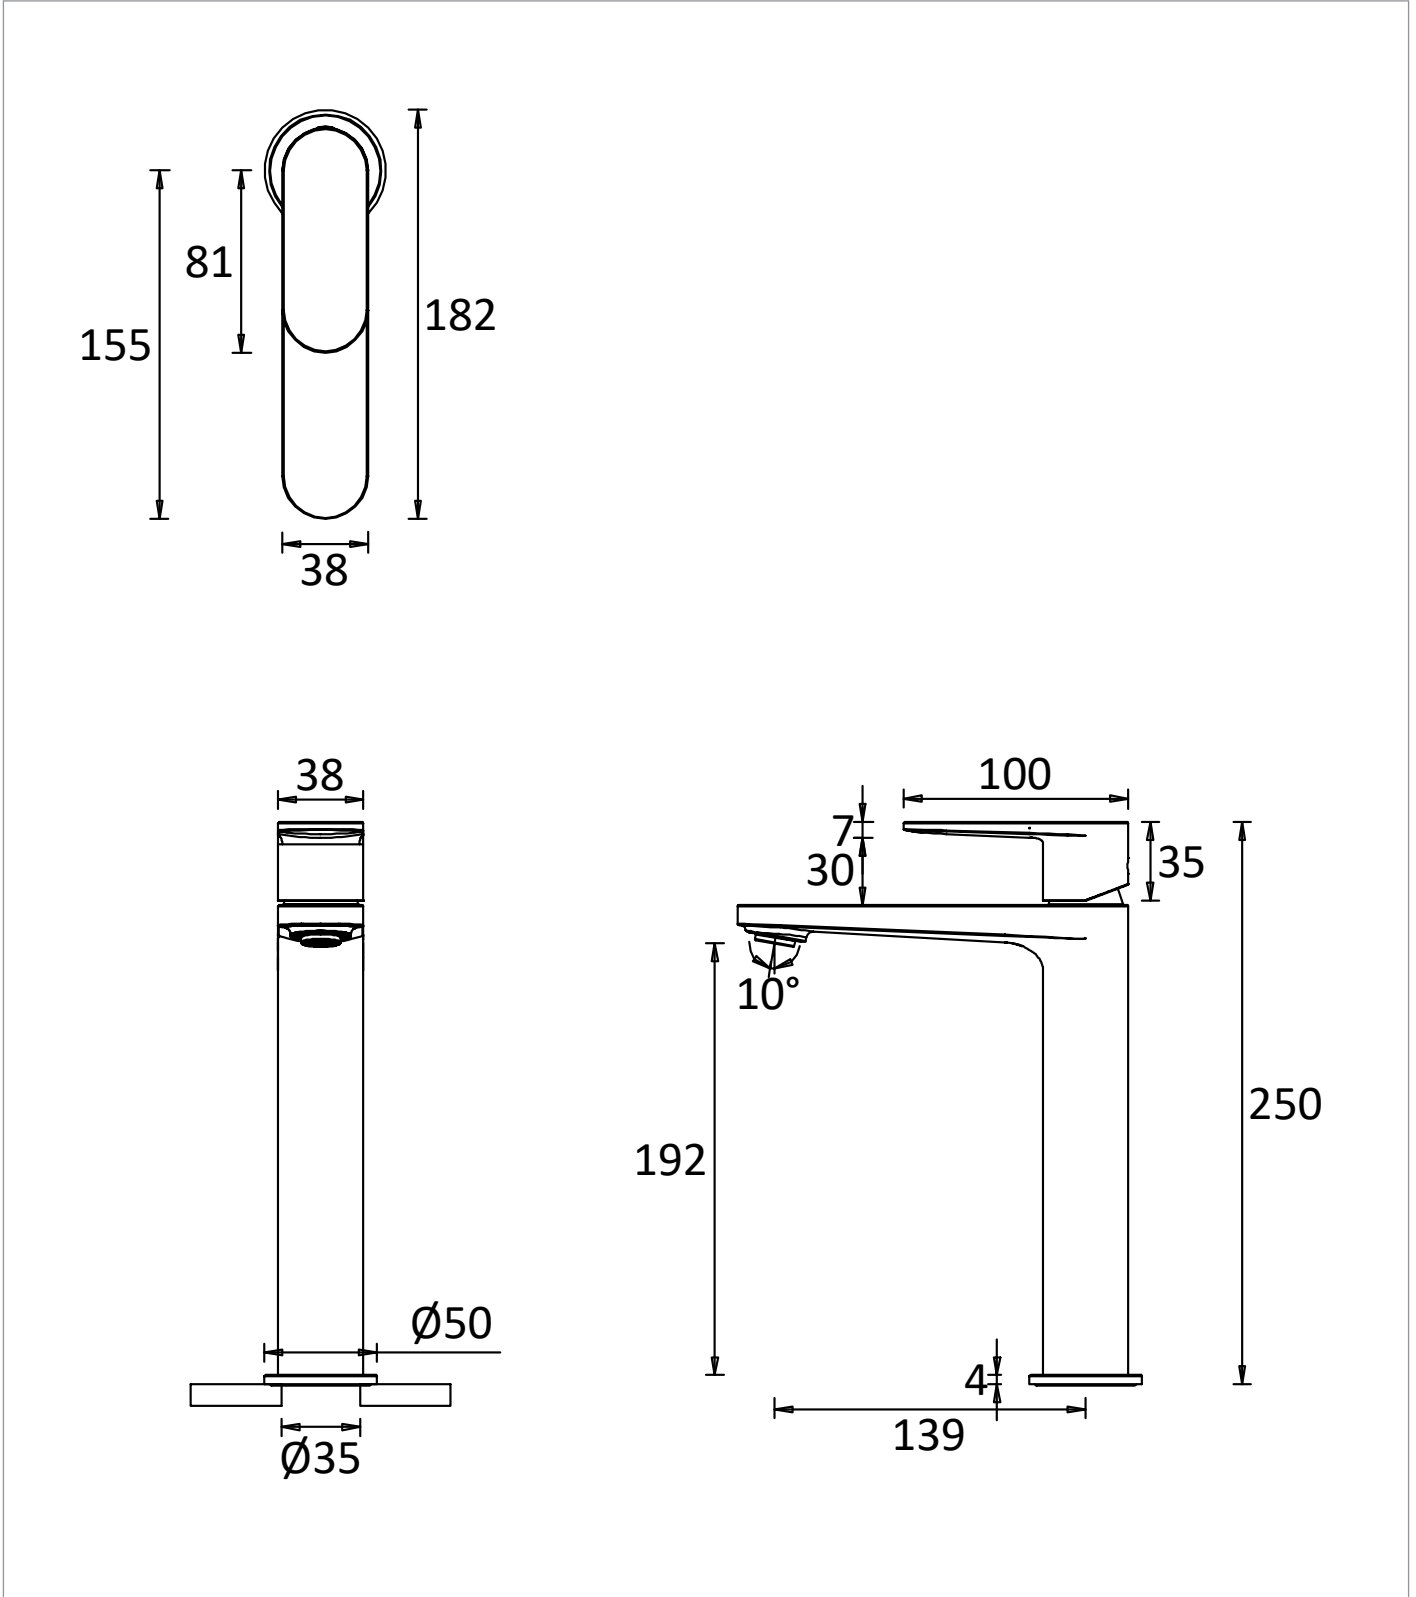

PRODUCT DATA SHEET

PRODUCT CODE

DR112DNM

RANGE

Drift

DESCRIPTION

Drift Tall Basin Monobloc With Clicker Waste Matt Black

WEBSITE LINK [Click Here](#)

CATEGORY	Brassware
WARRANTY DETAILS	15 Years
COLOUR	Matt Black
FINISH APPLICATION	Powder Coated
PRIMARY MATERIAL	Brass
INSTALL TYPE	Deck Mounted
PRODUCT WIDTH MM	50
PRODUCT HEIGHT MM	250
PRODUCT DEPTH MM	182
PRODUCT NET WEIGHT KG	1.48
STANDARDS	BS EN 817:2008

MINIMUM PRESSURE (BAR)	0.2
MAX WORKING PRESSURE (BAR)	5
HEADWORK	28mm Single lever ceramic cartridge
SPOUT PROJECTION	139
SWIVEL SPOUT	No
INLET CONNECTIONS THREAD	G1/2"
FLOW REGULATOR	Slim Air Honeycomb M24x1
WASTE INCLUDED	Yes
ANTI-SCALD	No
ENERGY SAVING	No
SHOWER HOSE & HANDSET ARE INCLUDED	No

TECHNICAL DIMENSIONS

Dimensions in mm unless otherwise specified.

Tolerances (per material type) apply.

SPARES LIST

Only the parts labelled are available as spares.

NUMBER	PART CODE	DESCRIPTION
1	60144-BB	Drift & Fuse Basin Click Clack Waste Slotted Brushed Brass
	60144-CP	Drift & Fuse Basin Click Clack Waste Slotted Chrome
	60144-MB	Drift & Fuse Basin Click Clack Waste Slotted Matt Black
2	CW1249	Cartridge Cover DR110/112 Chrome
	CW1348	DR110/112 Cartridge Cover Matt Black
	CW1256	Cartridge Cover DR110/112 Brushed Brass
3	CW1251	Basin Aerator Drift & Fuse
4	CW1257	Base Plate DR110/112 Brushed Brass
	CW1349	DR110/112 Base Plate Matt Black
	CW1252	Base Plate DR110/112 Chrome
5	CW1248	Handle DR110/112 Chrome
	CW1255	Handle DR110/112 Brushed Brass
	CW1258	Handle DR110/112 Matt Black
6	CW1259	Clamping Set 112 Drift & Fuse
7	CW1260	DR112 Flexible Tails
8	CW1250	Basin Mono Cartridge Drift & Fuse