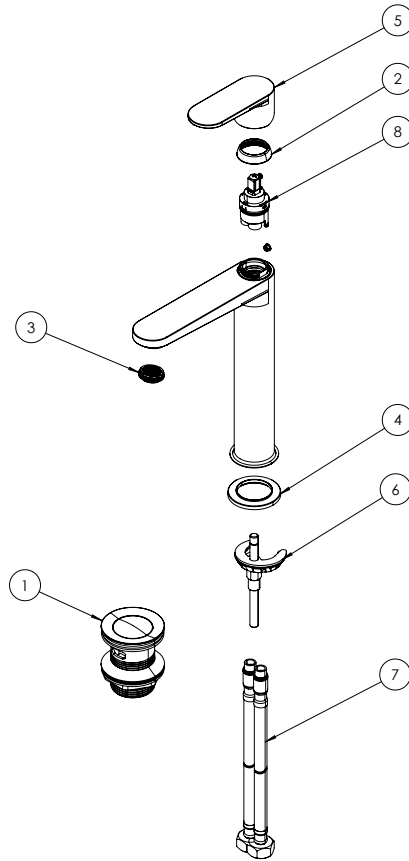

PRODUCT DATA SHEET

PRODUCT CODE

DR112DNM

RANGE

Drift

DESCRIPTION

Drift Tall Basin Monobloc With Clicker Waste Matt Black

WEBSITE LINK [Click Here](#)

CATEGORY	Brassware
WARRANTY DETAILS	15 Years
COLOUR	Matt Black
FINISH APPLICATION	Powder Coated
PRIMARY MATERIAL	Brass
INSTALL TYPE	Deck Mounted
PRODUCT WIDTH MM	50
PRODUCT HEIGHT MM	250
PRODUCT DEPTH MM	182
PRODUCT NET WEIGHT KG	1.48
STANDARDS	BS EN 817:2008

MINIMUM PRESSURE (BAR)	0.2
MAX WORKING PRESSURE (BAR)	5
HEADWORK	28mm Single lever ceramic cartridge
SPOUT PROJECTION	139
SWIVEL SPOUT	No
INLET CONNECTIONS THREAD	G1/2"
FLOW REGULATOR	Slim Air Honeycomb M24x1
WASTE INCLUDED	Yes
ANTI-SCALD	No
ENERGY SAVING	No
SHOWER HOSE & HANDSET ARE INCLUDED	No

TECHNICAL DIMENSIONS

Dimensions in mm unless otherwise specified.

Tolerances (per material type) apply.

SPARES LIST

Only the parts labelled are available as spares.

NUMBER	PART CODE	DESCRIPTION
1	60144-BB	Drift & Fuse Basin Click Clack Waste Slotted Brushed Brass
	60144-CP	Drift & Fuse Basin Click Clack Waste Slotted Chrome
	60144-MB	Drift & Fuse Basin Click Clack Waste Slotted Matt Black
2	CW1249	Cartridge Cover DR110/112 Chrome
	CW1348	DR110/112 Cartridge Cover Matt Black
	CW1256	Cartridge Cover DR110/112 Brushed Brass
3	CW1251	Basin Aerator Drift & Fuse
4	CW1257	Base Plate DR110/112 Brushed Brass
	CW1349	DR110/112 Base Plate Matt Black
	CW1252	Base Plate DR110/112 Chrome
5	CW1248	Handle DR110/112 Chrome
	CW1255	Handle DR110/112 Brushed Brass
	CW1258	Handle DR110/112 Matt Black
6	CW1259	Clamping Set 112 Drift & Fuse
7	CW1260	DR112 Flexible Tails
8	CW1250	Basin Mono Cartridge Drift & Fuse