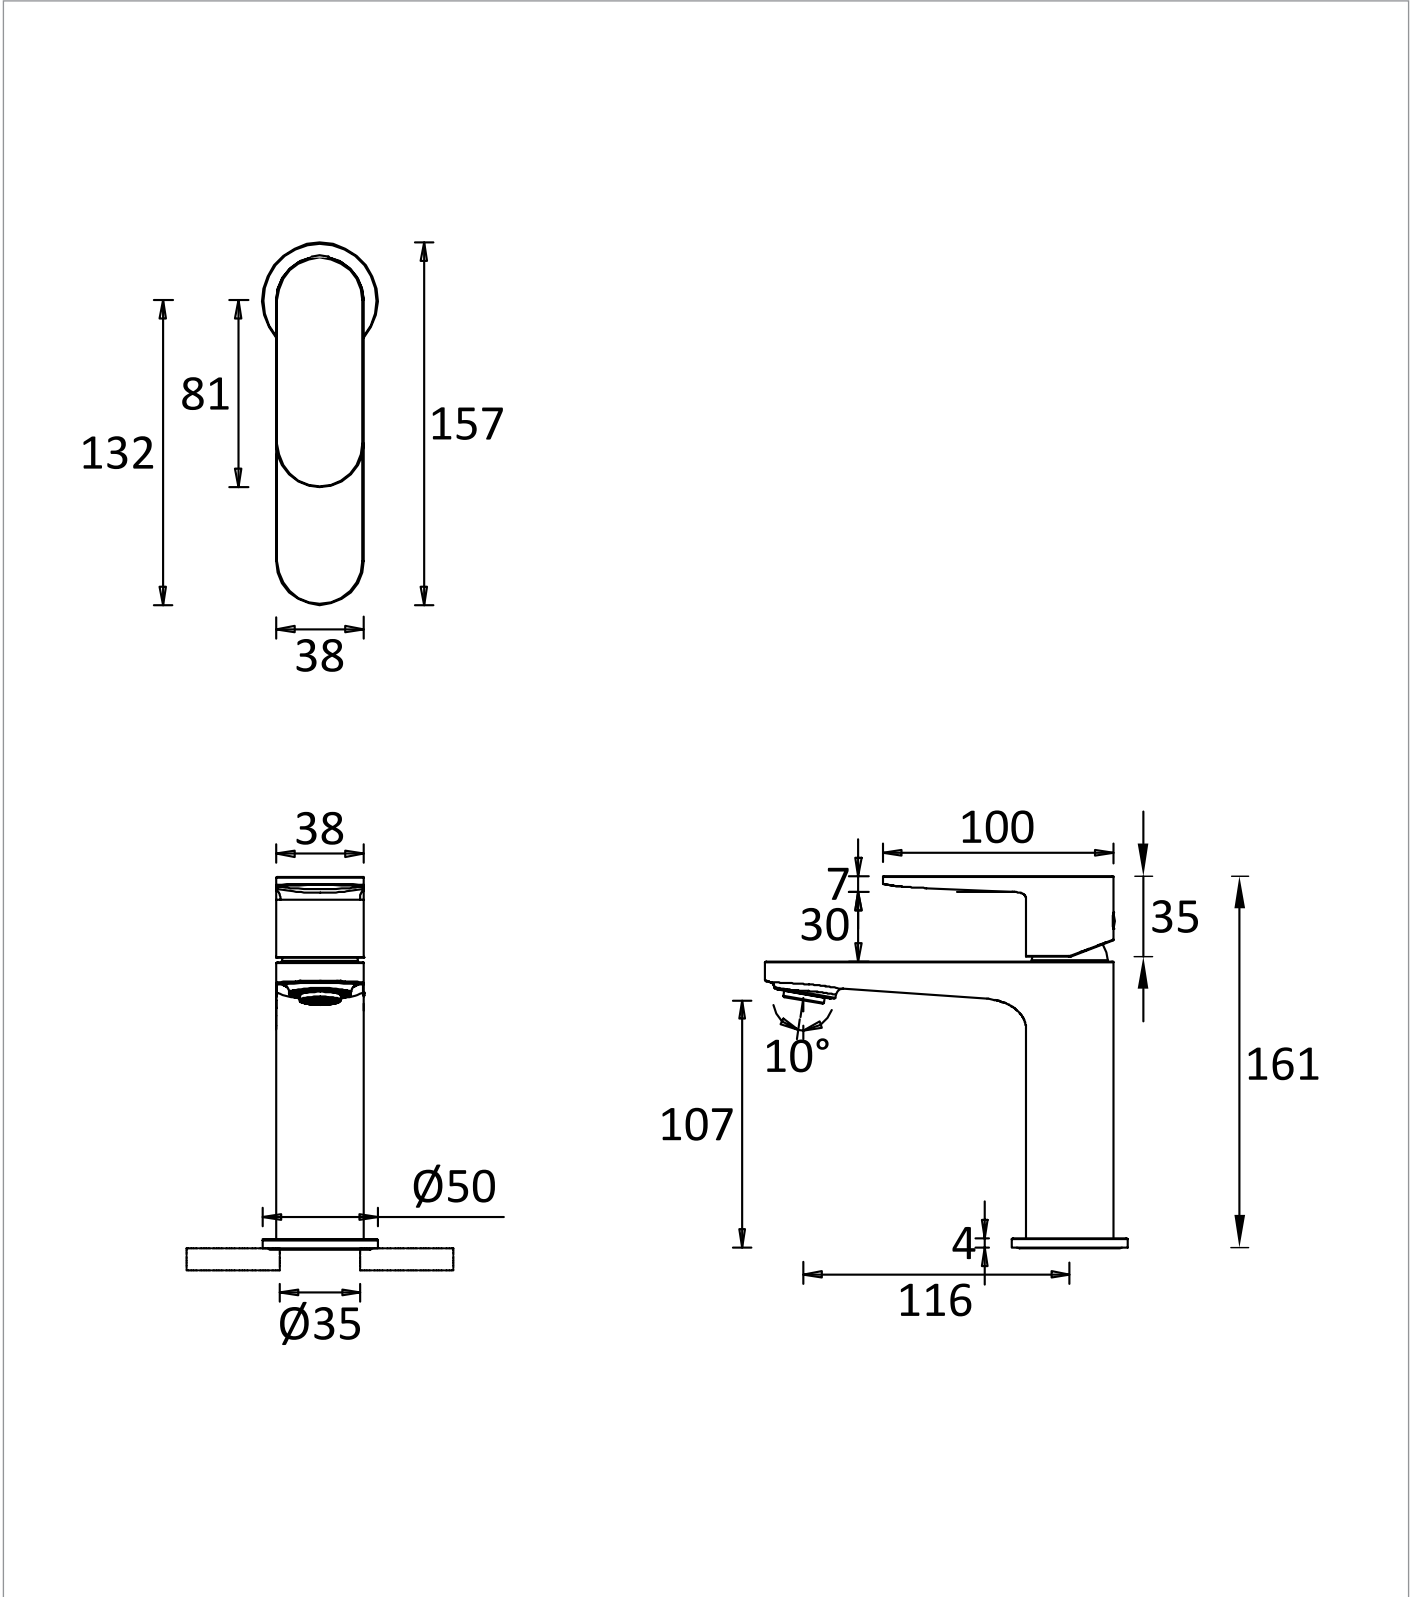

## DESCRIPTION

Drift Basin Monobloc With Clicker Waste Brushed Brass

WEBSITE LINK [Click Here](#)

CATEGORY	Brassware
WARRANTY DETAILS	15 Years
COLOUR	Brushed Brass
FINISH APPLICATION	PVD
PRIMARY MATERIAL	Brass
INSTALL TYPE	Deck Mounted
PRODUCT WIDTH MM	50
PRODUCT HEIGHT MM	161
PRODUCT DEPTH MM	157
PRODUCT NET WEIGHT KG	1.02
STANDARDS	BS EN 817:2008

MINIMUM PRESSURE (BAR)	0.2
MAX WORKING PRESSURE (BAR)	5
HEADWORK	28mm Single lever ceramic cartridge
SPOUT PROJECTION	116
SWIVEL SPOUT	No
INLET CONNECTIONS THREAD	G1/2"
FLOW REGULATOR	Slim Air Honeycomb M24x1
WASTE INCLUDED	Yes
ANTI-SCALD	No
ENERGY SAVING	No
SHOWER HOSE & HANDSET ARE INCLUDED	No

## TECHNICAL DIMENSIONS

Dimensions in mm unless otherwise specified.

Tolerances (per material type) apply.