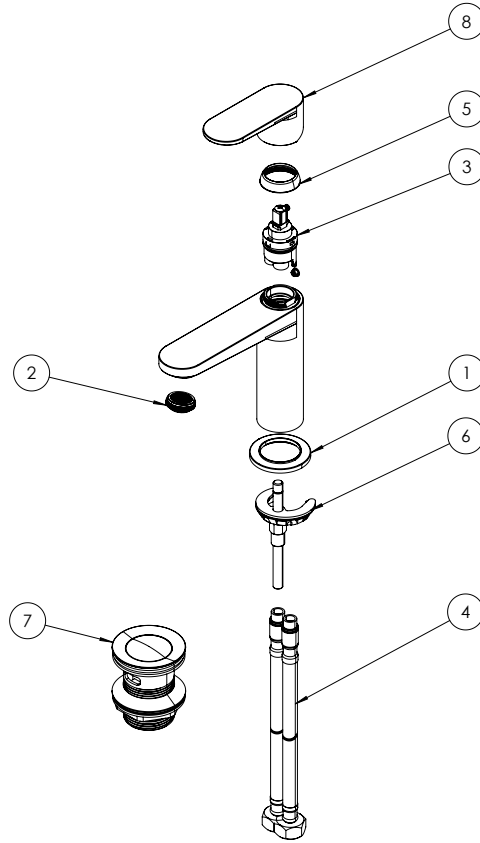

## DESCRIPTION

Drift Basin Monobloc With Clicker Waste Brushed Brass

WEBSITE LINK [Click Here](#)

CATEGORY	Brassware
WARRANTY DETAILS	15 Years
COLOUR	Brushed Brass
FINISH APPLICATION	PVD
PRIMARY MATERIAL	Brass
INSTALL TYPE	Deck Mounted
PRODUCT WIDTH MM	50
PRODUCT HEIGHT MM	161
PRODUCT DEPTH MM	157
PRODUCT NET WEIGHT KG	1.02
STANDARDS	BS EN 817:2008

MINIMUM PRESSURE (BAR)	0.2
MAX WORKING PRESSURE (BAR)	5
HEADWORK	28mm Single lever ceramic cartridge
SPOUT PROJECTION	116
SWIVEL SPOUT	No
INLET CONNECTIONS THREAD	G1/2"
FLOW REGULATOR	Slim Air Honeycomb M24x1
WASTE INCLUDED	Yes
ANTI-SCALD	No
ENERGY SAVING	No
SHOWER HOSE & HANDSET ARE INCLUDED	No

## TECHNICAL DIMENSIONS

Dimensions in mm unless otherwise specified.

Tolerances (per material type) apply.

## SPARES LIST

Only the parts labelled are available as spares.

NUMBER	PART CODE	DESCRIPTION
1	CW1257	Base Plate DR110/112 Brushed Brass
	CW1252	Base Plate DR110/112 Chrome
	CW1349	DR110/112 Base Plate Matt Black
2	CW1251	Basin Aerator Drift & Fuse
3	CW1250	Basin Mono Cartridge Drift & Fuse
4	CW1254	Basin Mono Flexible Tails Drift & Fuse
5	CW1256	Cartridge Cover DR110/112 Brushed Brass
	CW1348	DR110/112 Cartridge Cover Matt Black
	CW1249	Cartridge Cover DR110/112 Chrome
6	CW1253	Clamping Set Basin Mono Drift & Fuse
7	60144-BB	Drift & Fuse Basin Click Clack Waste Slotted Brushed Brass
	60144-CP	Drift & Fuse Basin Click Clack Waste Slotted Chrome
	60144-MB	Drift & Fuse Basin Click Clack Waste Slotted Matt Black
8	CW1255	Handle DR110/112 Brushed Brass
	CW1248	Handle DR110/112 Chrome
	CW1258	Handle DR110/112 Matt Black