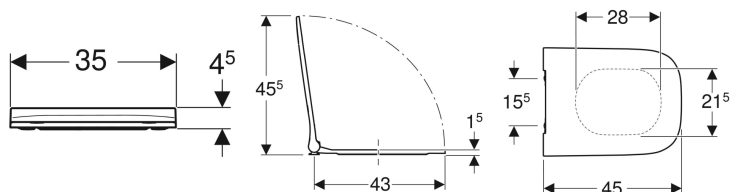

**Scope of delivery**

- Fastening material

**To order additionally**

- WC seat

- Easy fastening with Easy Fast Fixing (type EFF3)
- Type 1, full flush volume 6 / 5 l, in accordance with EN 997
- Flushes with 4.5 l
- Shrouded
- Hidden fastening

**Technical data**

Product material | Vitreous china

Art. no.	Colour / surface	B	H	T
500.208.01.1	white	35 cm	33 cm	54 cm

**Geberit Smyle Square WC seat, slim design, sandwich shape**

Example image

**Characteristics**

- Slim design
- Sandwich shape
- Antibacterial

**Technical data**

Product material	Duroplast
Fastening distance	15.5 cm

Art. no.	Colour / surface	Quick-release hinges	Soft-closing mechanism	Fastening	Hinge material
500.688.01.1	white / glossy	yes	yes	from above	Brass chrome-plated
500.240.01.1	white / glossy	no	yes	from above	Brass chrome-plated
500.239.01.1	white / glossy	no	no	from above	Brass chrome-plated

**Geberit Smyle Square WC seat, slim design**

Example image

**Characteristics**

- Antibacterial
- Slim design
- Overlapping WC lid

**Technical data**

Product material	Duroplast
Fastening distance	15.5 cm

Art. no.	Colour / surface	Quick-release hinges	Soft-closing mechanism	Fastening	Hinge material
500.687.01.1	white / glossy	yes	yes	from above	Brass chrome-plated
500.237.01.1	white / glossy	no	yes	from above	Brass chrome-plated
500.238.01.1	white / glossy	no	no	from above	Brass chrome-plated