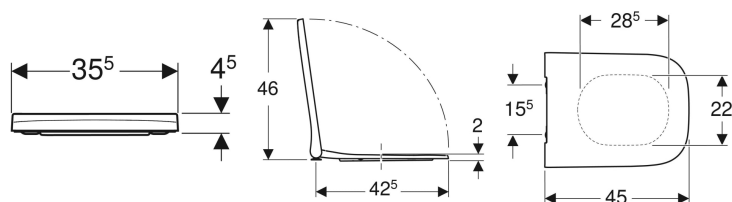

**Technical data**

Product material | Vitreous china

Art. no.	Colour / surface	B	H	T
500.208.01.1	white	35 cm	33 cm	54 cm

**Geberit Smyle Square WC seat, slim design, sandwich shape**

Example image

**Characteristics**

- Slim design
- Sandwich shape
- Antibacterial

**Technical data**

Product material	Duroplast
Fastening distance	15.5 cm

Art. no.	Colour / surface	Quick-release hinges	Soft-closing mechanism	Fastening	Hinge material
500.688.01.1	white / glossy	yes	yes	from above	Brass chrome-plated
500.240.01.1	white / glossy	no	yes	from above	Brass chrome-plated
500.239.01.1	white / glossy	no	no	from above	Brass chrome-plated

**Geberit Smyle Square WC seat, slim design**

Example image

**Characteristics**

- Antibacterial
- Slim design
- Overlapping WC lid

**Technical data**

Product material	Duroplast
Fastening distance	15.5 cm

Art. no.	Colour / surface	Quick-release hinges	Soft-closing mechanism	Fastening	Hinge material
500.687.01.1	white / glossy	yes	yes	from above	Brass chrome-plated
500.237.01.1	white / glossy	no	yes	from above	Brass chrome-plated
500.238.01.1	white / glossy	no	no	from above	Brass chrome-plated