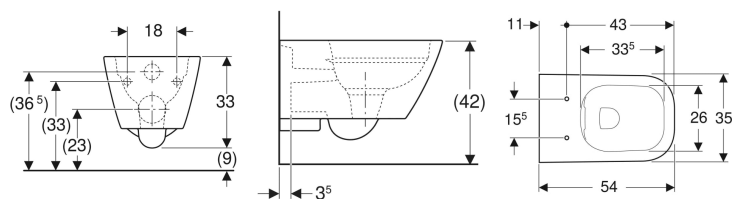

Geberit Smyle Square wall-hung WC, washdown, shrouded, Rimfree

Application purposes

- For concealed cisterns
- For pressure flushing valves

Characteristics

- Wall-hung
- Washdown WC
- Rimfree

Scope of delivery

- Fastening material

To order additionally

- WC seat

- Easy fastening with Easy Fast Fixing (type EFF3)
- Type 1, full flush volume 6 / 5 l, in accordance with EN 997
- Flushes with 4.5 l
- Shrouded
- Hidden fastening

Technical data

Product material | Vitreous china

Art. no.	Colour / surface	B	H	T
500.208.01.1	white	35 cm	33 cm	54 cm