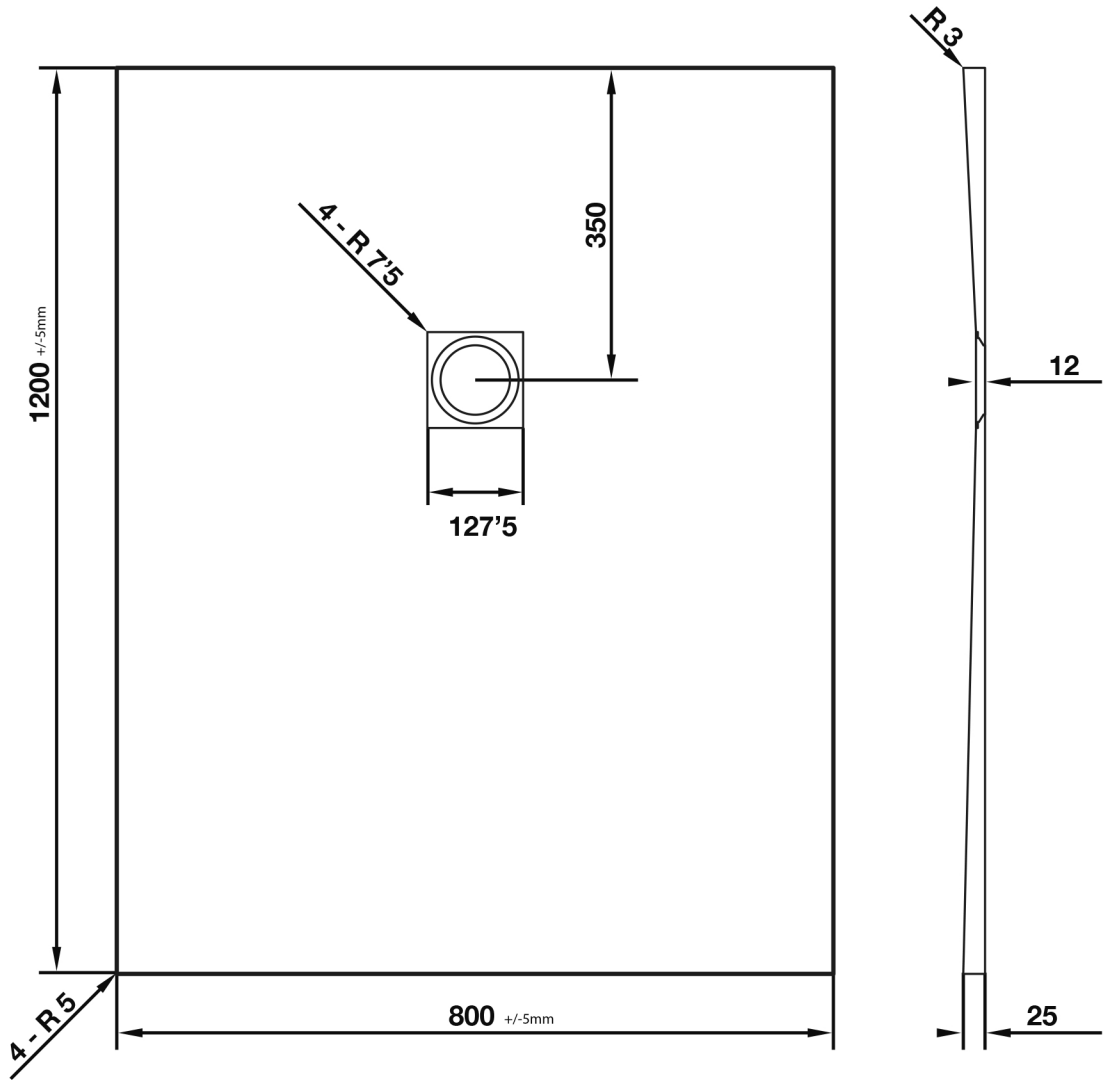

Giorgio2 Series

Rectangle Shower Tray 1200 x 800mm

tissino

Designed to Inspire
Made to Experience

tissino

T 0345 582 8000
E info@tissino.co.uk
W tissino.co.uk

2 Lyncastle Road
Appleton Thorn
Warrington WA4 4SN