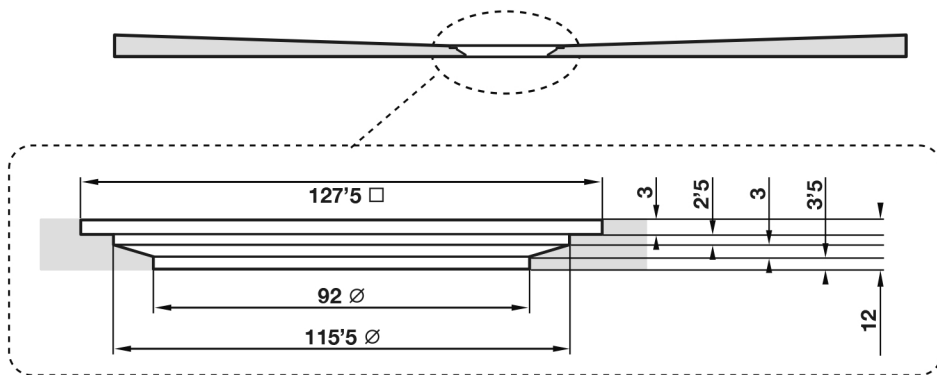

Giorgio2 Series

Rectangle Shower Tray 1200 x 800mm

tissino

Designed to Inspire
Made to Experience

tissino

T 0345 582 8000
E info@tissino.co.uk
W tissino.co.uk

2 Lyncastle Road
Appleton Thorn
Warrington WA4 4SN