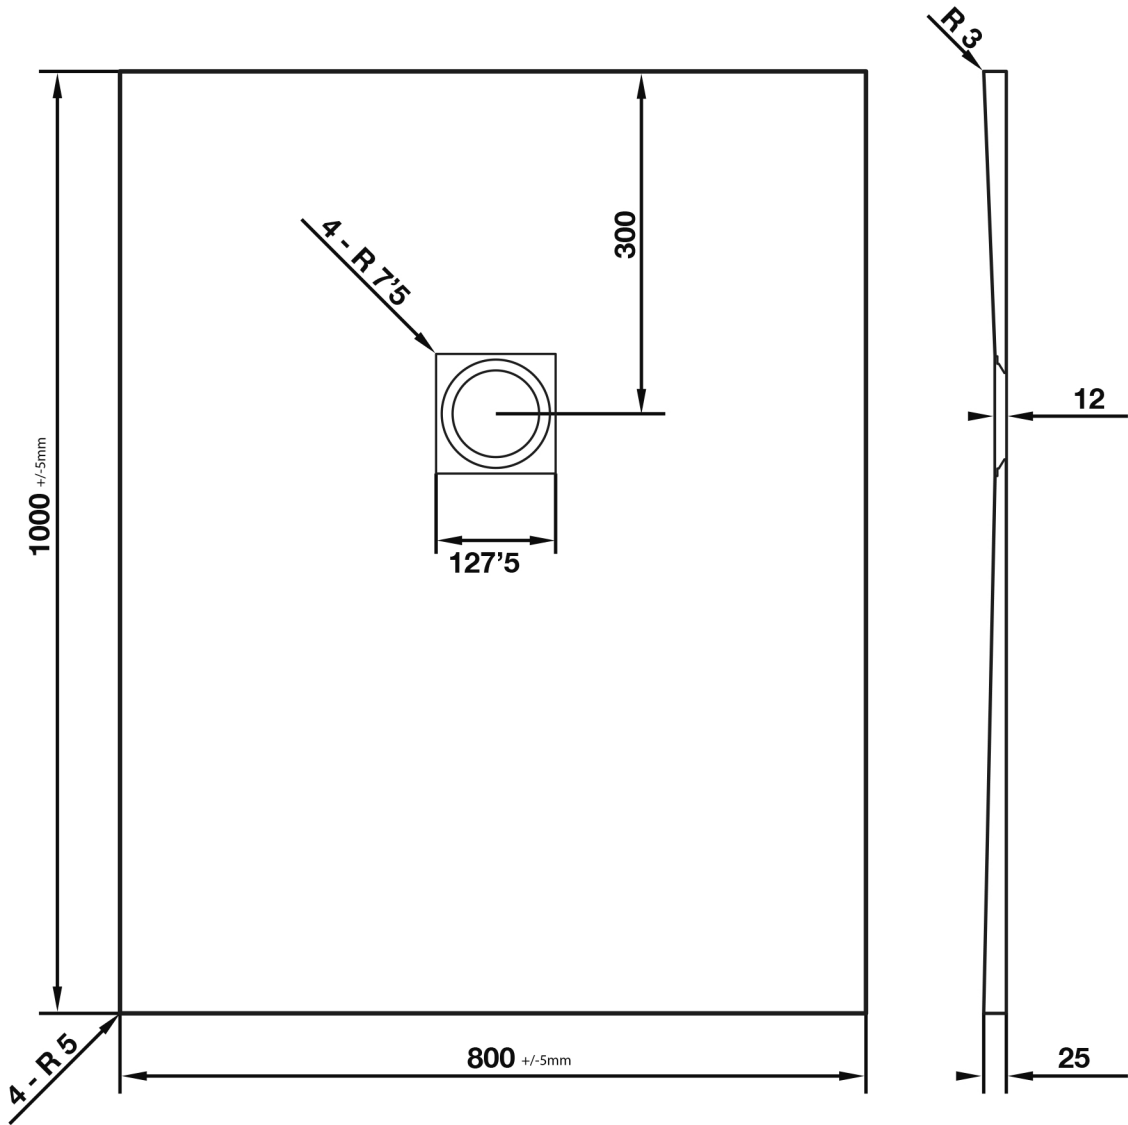

Giorgio2 Series

Rectangle Shower Tray 1000 x 800mm

tissino

Designed to Inspire
Made to Experience

tissino

T 0345 582 8000
E info@tissino.co.uk
W tissino.co.uk

2 Lyncastle Road
Appleton Thorn
Warrington WA4 4SN