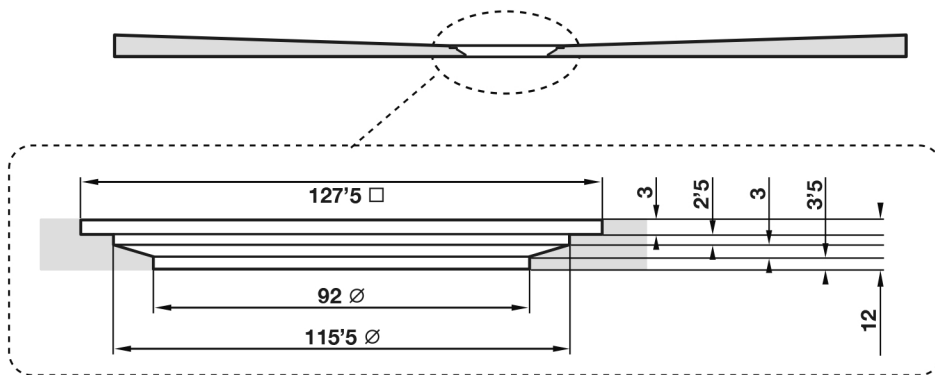

Giorgio2 Series

Rectangle Shower Tray 1000 x 800mm

tissino

Designed to Inspire
Made to Experience

tissino

T 0345 582 8000
E info@tissino.co.uk
W tissino.co.uk

2 Lyncastle Road
Appleton Thorn
Warrington WA4 4SN