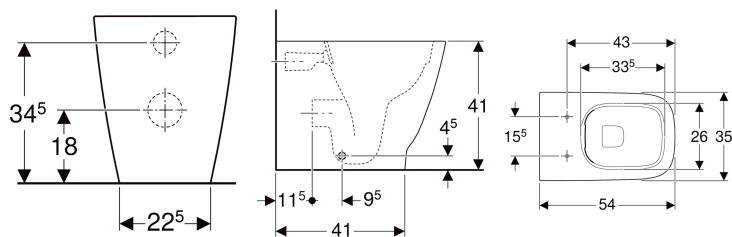

Application purposes

- For concealed cisterns

Characteristics

- Floor-standing
- Back-to-wall
- Washdown WC
- Rimfree

- Type 1, full flush volume 6 / 5 / 4 l, in accordance with EN 997
- Horizontal or vertical outlet
- Type 2 in accordance with EN 997
- Flushes with 4.5 l
- Shrouded
- Hidden fastening

Technical data

Product material

Vitreous china

Scope of delivery

- Fastening material

To order additionally

- WC seat

Art. no.	Colour / surface	B	H	T
500.840.00.1	white	35 cm	41 cm	54 cm

Accessories

- Geberit connection set for floor-standing WC