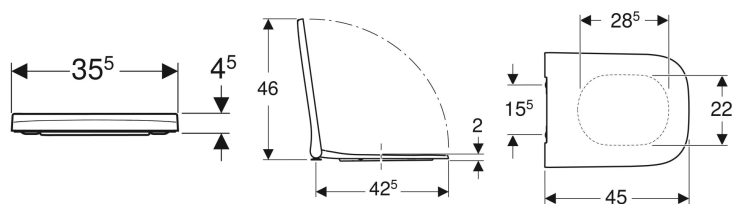

- Type 1, full flush volume 6 / 5 / 4 l, in accordance with EN 997
- Horizontal or vertical outlet
- Type 2 in accordance with EN 997
- Flushes with 4.5 l
- Shrouded
- Hidden fastening

Technical data

Product material

Vitreous china

Scope of delivery

- Fastening material

To order additionally

- WC seat

Art. no.	Colour / surface	B	H	T
500.840.00.1	white	35 cm	41 cm	54 cm

Accessories

- Geberit connection set for floor-standing WC

Geberit Smyle Square WC seat, slim design, sandwich shape

Example image

Characteristics

- Slim design
- Sandwich shape
- Antibacterial

Technical data

Product material	Duroplast
Fastening distance	15.5 cm

Art. no.	Colour / surface	Quick-release hinges	Soft-closing mechanism	Fastening	Hinge material
500.688.01.1	white / glossy	yes	yes	from above	Brass chrome-plated
500.240.01.1	white / glossy	no	yes	from above	Brass chrome-plated
500.239.01.1	white / glossy	no	no	from above	Brass chrome-plated

Geberit Smyle Square WC seat, slim design

Example image

Characteristics

- Antibacterial
- Slim design
- Overlapping WC lid

Technical data

Product material	Duroplast
Fastening distance	15.5 cm

Art. no.	Colour / surface	Quick-release hinges	Soft-closing mechanism	Fastening	Hinge material
500.687.01.1	white / glossy	yes	yes	from above	Brass chrome-plated
500.237.01.1	white / glossy	no	yes	from above	Brass chrome-plated
500.238.01.1	white / glossy	no	no	from above	Brass chrome-plated