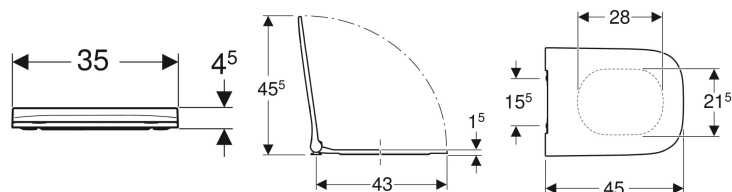

- Type 1, full flush volume 6 / 5 / 4 l, in accordance with EN 997
- Horizontal or vertical outlet
- Type 2 in accordance with EN 997
- Flushes with 4.5 l
- Shrouded
- Hidden fastening

Technical data

Product material

Vitreous china

Scope of delivery

- Fastening material

To order additionally

- WC seat

Art. no.	Colour / surface	B	H	T
500.840.00.1	white	35 cm	41 cm	54 cm

Accessories

- Geberit connection set for floor-standing WC

Geberit Smyle Square WC seat, slim design, sandwich shape

Example image

Characteristics

- Slim design
- Sandwich shape
- Antibacterial

Technical data

Product material	Duroplast
Fastening distance	15.5 cm

Art. no.	Colour / surface	Quick-release hinges	Soft-closing mechanism	Fastening	Hinge material
500.688.01.1	white / glossy	yes	yes	from above	Brass chrome-plated
500.240.01.1	white / glossy	no	yes	from above	Brass chrome-plated
500.239.01.1	white / glossy	no	no	from above	Brass chrome-plated

Geberit Smyle Square WC seat, slim design

Example image

Characteristics

- Antibacterial
- Slim design
- Overlapping WC lid

Technical data

Product material	Duroplast
Fastening distance	15.5 cm

Art. no.	Colour / surface	Quick-release hinges	Soft-closing mechanism	Fastening	Hinge material
500.687.01.1	white / glossy	yes	yes	from above	Brass chrome-plated
500.237.01.1	white / glossy	no	yes	from above	Brass chrome-plated
500.238.01.1	white / glossy	no	no	from above	Brass chrome-plated