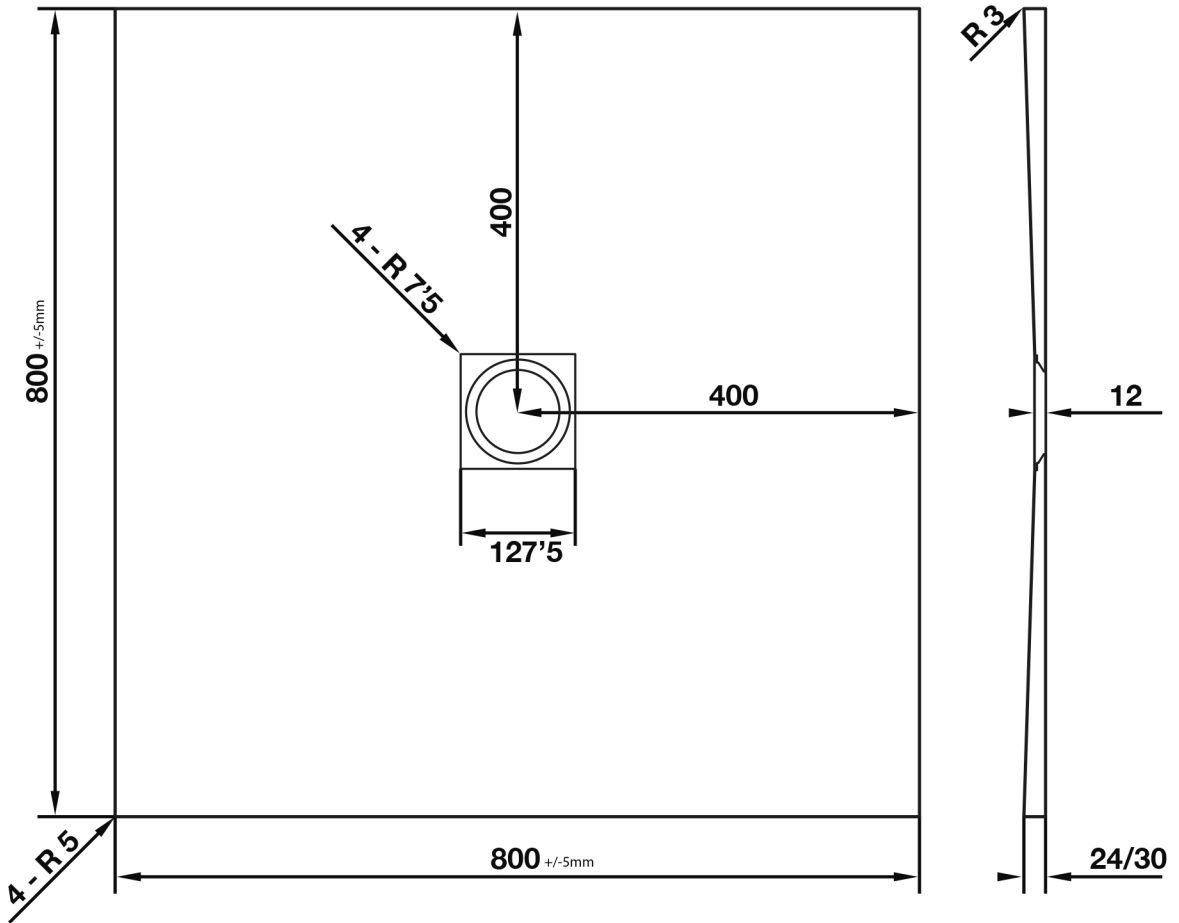

Giorgio2 Series

Square Shower Tray 800 x 800mm

tissino

Designed to Inspire
Made to Experience

tissino

T 0345 582 8000
E info@tissino.co.uk
W tissino.co.uk

2 Lyncastle Road
Appleton Thorn
Warrington WA4 4SN

We reserve the right to
change this information
without prior notice