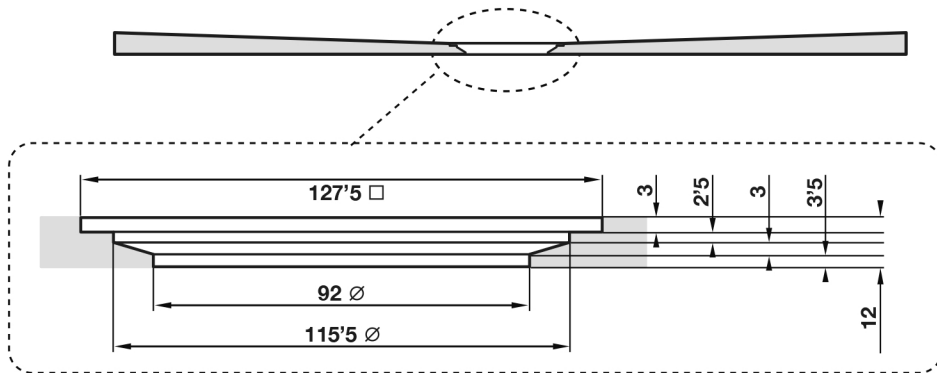

Giorgio2 Series

Square Shower Tray 800 x 800mm

tissino

Designed to Inspire
Made to Experience

tissino

T 0345 582 8000
E info@tissino.co.uk
W tissino.co.uk

2 Lyncastle Road
Appleton Thorn
Warrington WA4 4SN

We reserve the right to
change this information
without prior notice