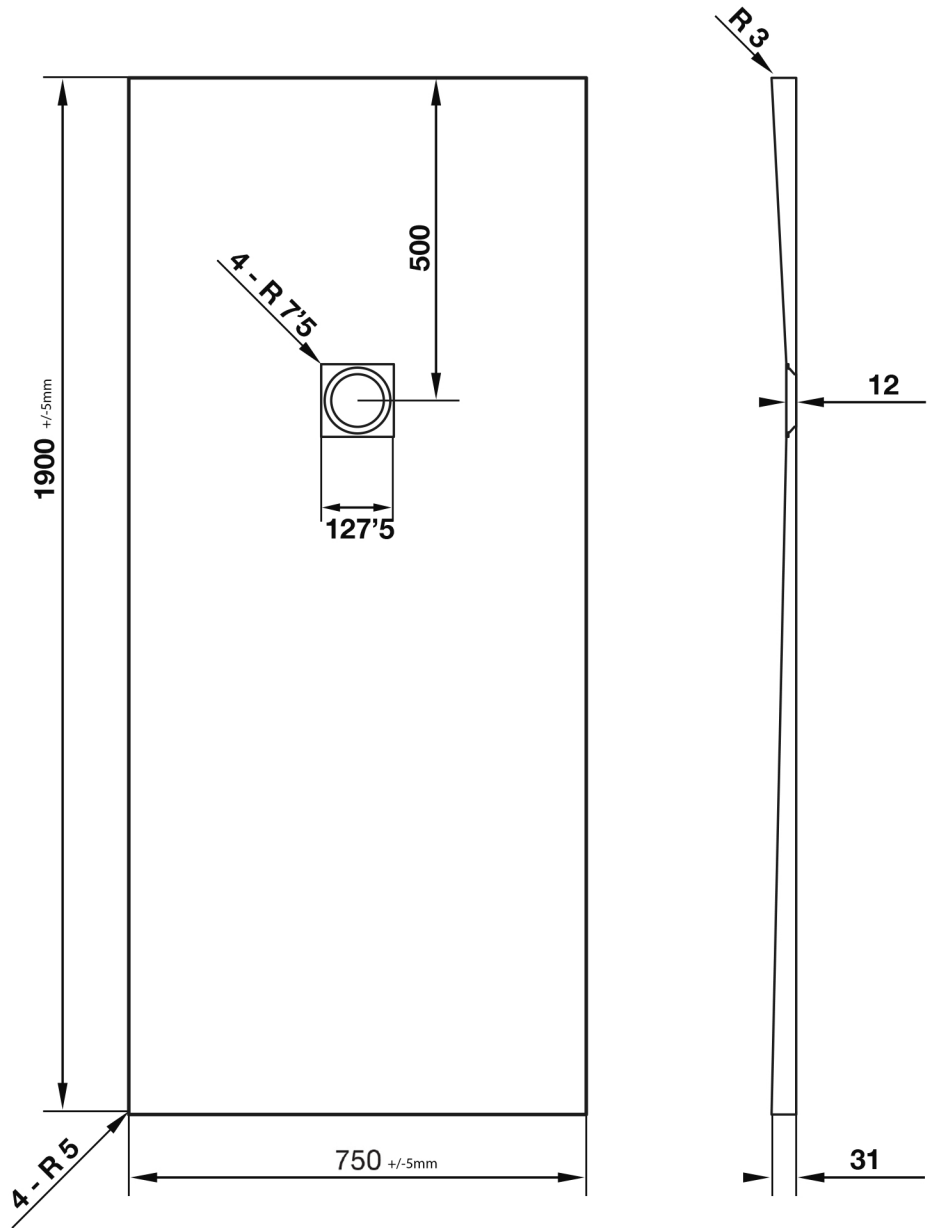

Giorgio2 Series

Square Shower Tray 1900 x 750mm

tissino

Designed to Inspire
Made to Experience