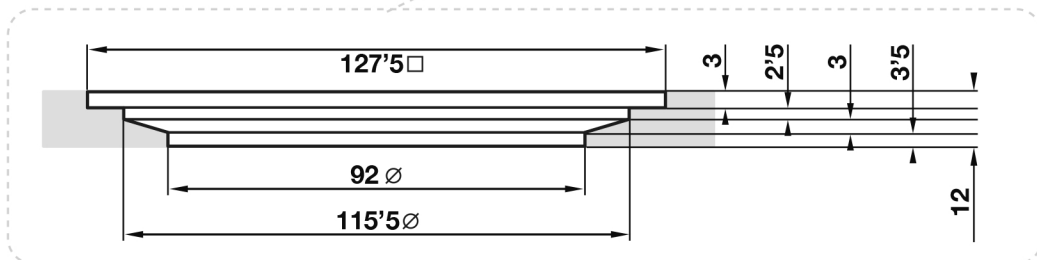

Giorgio2 Series

Square Shower Tray 1900 x 750mm

tissino

Designed to Inspire
Made to Experience