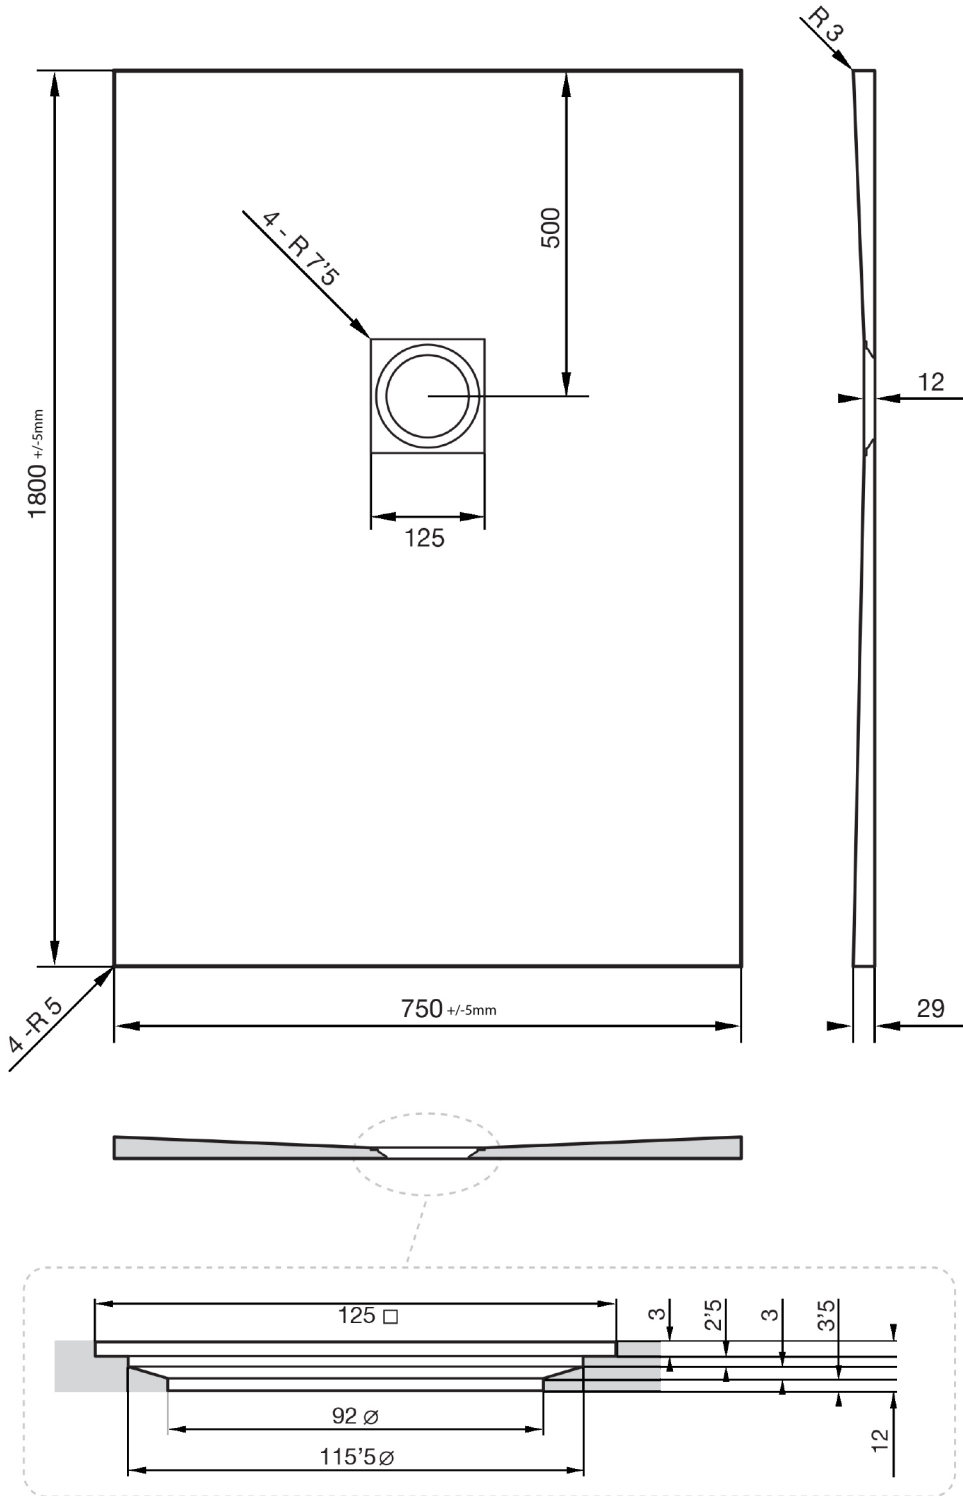

Giorgio2 Series

Square Shower Tray 1800 x 750mm

tissino

Designed to Inspire
Made to Experience