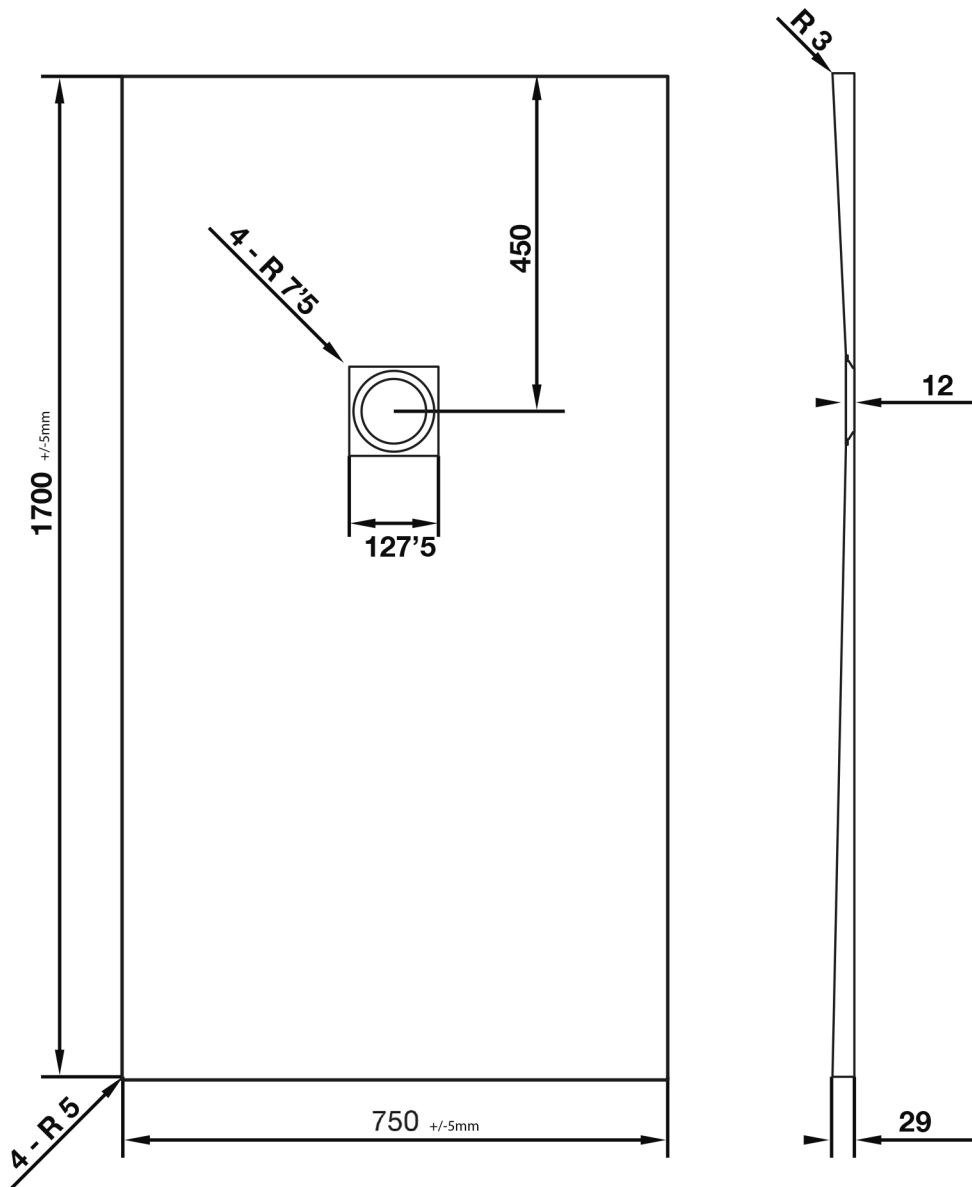

Giorgio2 Series

Rectangle Shower Tray 1700 x 750mm

tissino

Designed to Inspire
Made to Experience

tissino

T 0345 582 8000
E info@tissino.co.uk
W tissino.co.uk

2 Lyncastle Road
Appleton Thorn
Warrington WA4 4SN