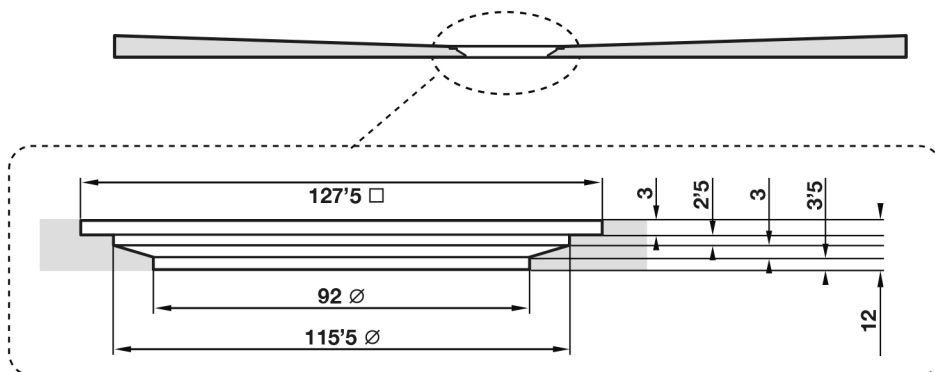

Giorgio2 Series

Rectangle Shower Tray 1700 x 750mm

tissino

Designed to Inspire
Made to Experience

tissino

T 0345 582 8000
E info@tissino.co.uk
W tissino.co.uk

2 Lyncastle Road
Appleton Thorn
Warrington WA4 4SN