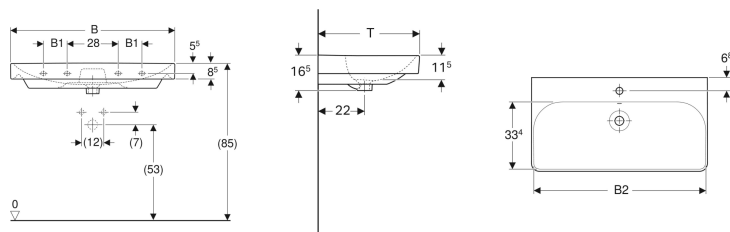

* Order-based production

Accessories

- Geberit drawer insert, T-partition, for top drawer
- Geberit drawer insert, H-partition, for top drawer
- Geberit drawer insert, H-partition, for bottom drawer
- Geberit towel rail for bathroom furniture, with radius corner
- Geberit towel rail for bathroom furniture, with right-angled corner
- Geberit towel rail for bathroom furniture
- Geberit set of feet
- Geberit magnetic holder
- Geberit power socket element
- Geberit power socket element with USB port

Geberit Smyle Square washbasin

Example image

Characteristics

- Can be installed with a washbasin cabinet

Technical data

Product material

Vitreous china

Art. no.	Colour / surface	Tap hole	Overflow	B	B1	B2	Cabinet width	H	T	Fastening points
501.574.00.1	white	without	visible	55 cm	- cm	51.8 cm	53.6 cm	16.5 cm	44 cm	2
500.259.01.1	white	centred	visible	55 cm	- cm	51.8 cm	53.6 cm	16.5 cm	44 cm	2
500.229.01.1	white	centred	visible	60 cm	- cm	56.8 cm	58.4 cm	16.5 cm	48 cm	2
500.249.01.1	white	centred	visible	75 cm	- cm	71.5 cm	73.4 cm	16.5 cm	48 cm	2
500.251.01.1	white	centred	visible	90 cm	13 cm	86.8 cm	88.4 cm	16.5 cm	48 cm	4
500.250.01.1	white	without	visible	90 cm	13 cm	86.8 cm	88.4 cm	16.5 cm	48 cm	4
500.252.01.1	white	left and right	visible	90 cm	13 cm	86.8 cm	88.4 cm	16.5 cm	48 cm	4
500.253.01.1	white	left and right	visible	120 cm	28 cm	116.8 cm	118.4 cm	16.5 cm	48 cm	4
500.226.01.1	white	centred	visible	120 cm	28 cm	116.8 cm	118.4 cm	16.5 cm	48 cm	4
500.225.01.1	white	without	visible	120 cm	28 cm	116.8 cm	118.4 cm	16.5 cm	48 cm	4