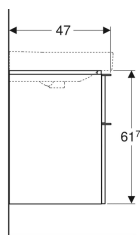

Characteristics

- FSC™ C134279 certified
- Wall-hung
- With two drawers
- Opening with handle
- Drawer with soft-closing

- Moisture-resistant
- Drawer frame made of metal
- Delivered preassembled

Technical data

Product material	High-compressed three-layer chipboard
Maximum drawer load	30 kg

Scope of delivery

- Cabinet for washbasin
- Fastening material

Art. no.	Colour / surface	B	B1	B2	Washbasin width	H	T
500.353.00.1	Body and front: white / high-gloss coated Handle: white / matt powder-coated	73.4 cm	68.5 cm	66.4 cm	75 cm	61.7 cm	47 cm
500.354.00.1	Body and front: white / high-gloss coated Handle: white / matt powder-coated	88.4 cm	83.5 cm	81.4 cm	90 cm	61.7 cm	47 cm
500.355.00.1	Body and front: white / high-gloss coated Handle: white / matt powder-coated	118.4 cm	113.5 cm	111.4 cm	120 cm	61.7 cm	47 cm
500.352.00.1	Body and front: white / high-gloss coated Handle: white / matt powder-coated	58.4 cm	53.5 cm	51.4 cm	60 cm	61.7 cm	47 cm
500.352.JK.1 *	Body and front: lava / matt coated Handle: lava / matt powder-coated	58.4 cm	53.5 cm	51.4 cm	60 cm	61.7 cm	47 cm
500.353.JK.1 *	Body and front: lava / matt coated Handle: lava / matt powder-coated	73.4 cm	68.5 cm	66.4 cm	75 cm	61.7 cm	47 cm
500.354.JK.1 *	Body and front: lava / matt coated Handle: lava / matt powder-coated	88.4 cm	83.5 cm	81.4 cm	90 cm	61.7 cm	47 cm
500.355.JK.1 *	Body and front: lava / matt coated Handle: lava / matt powder-coated	118.4 cm	113.5 cm	111.4 cm	120 cm	61.7 cm	47 cm
500.352.JL.1 *	Body and front: sand grey / high-gloss coated Handle: sand grey / matt powder-coated	58.4 cm	53.5 cm	51.4 cm	60 cm	61.7 cm	47 cm
500.353.JL.1 *	Body and front: sand grey / high-gloss coated Handle: sand grey / matt powder-coated	73.4 cm	68.5 cm	66.4 cm	75 cm	61.7 cm	47 cm
500.354.JL.1 *	Body and front: sand grey / high-gloss coated Handle: sand grey / matt powder-coated	88.4 cm	83.5 cm	81.4 cm	90 cm	61.7 cm	47 cm
500.355.JL.1 *	Body and front: sand grey / high-gloss coated Handle: sand grey / matt powder-coated	118.4 cm	113.5 cm	111.4 cm	120 cm	61.7 cm	47 cm
500.352.JR.1	Body and front: hickory / wood-textured melamine Handle: lava / matt powder-coated	58.4 cm	53.5 cm	51.4 cm	60 cm	61.7 cm	47 cm
500.353.JR.1	Body and front: hickory / wood-textured melamine Handle: lava / matt powder-coated	73.4 cm	68.5 cm	66.4 cm	75 cm	61.7 cm	47 cm
500.354.JR.1	Body and front: hickory / wood-textured melamine Handle: lava / matt powder-coated	88.4 cm	83.5 cm	81.4 cm	90 cm	61.7 cm	47 cm
500.355.JR.1	Body and front: hickory / wood-textured melamine Handle: lava / matt powder-coated	118.4 cm	113.5 cm	111.4 cm	120 cm	61.7 cm	47 cm