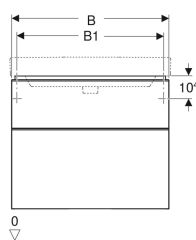

Characteristics

- FSC™ C134279 certified
- Wall-hung
- With two drawers
- Opening with handle
- Drawer with soft-closing

- Moisture-resistant
- Drawer frame made of metal
- Delivered preassembled

Technical data

Product material	High-compressed three-layer chipboard
Maximum drawer load	30 kg

Scope of delivery

- Cabinet for washbasin
- Fastening material

Art. no.	Colour / surface	B	B1	B2	Washbasin width	H	T
500.353.00.1	Body and front: white / high-gloss coated Handle: white / matt powder-coated	73.4 cm	68.5 cm	66.4 cm	75 cm	61.7 cm	47 cm
500.354.00.1	Body and front: white / high-gloss coated Handle: white / matt powder-coated	88.4 cm	83.5 cm	81.4 cm	90 cm	61.7 cm	47 cm
500.355.00.1	Body and front: white / high-gloss coated Handle: white / matt powder-coated	118.4 cm	113.5 cm	111.4 cm	120 cm	61.7 cm	47 cm
500.352.00.1	Body and front: white / high-gloss coated Handle: white / matt powder-coated	58.4 cm	53.5 cm	51.4 cm	60 cm	61.7 cm	47 cm
500.352.JK.1 *	Body and front: lava / matt coated Handle: lava / matt powder-coated	58.4 cm	53.5 cm	51.4 cm	60 cm	61.7 cm	47 cm
500.353.JK.1 *	Body and front: lava / matt coated Handle: lava / matt powder-coated	73.4 cm	68.5 cm	66.4 cm	75 cm	61.7 cm	47 cm
500.354.JK.1 *	Body and front: lava / matt coated Handle: lava / matt powder-coated	88.4 cm	83.5 cm	81.4 cm	90 cm	61.7 cm	47 cm
500.355.JK.1 *	Body and front: lava / matt coated Handle: lava / matt powder-coated	118.4 cm	113.5 cm	111.4 cm	120 cm	61.7 cm	47 cm
500.352.JL.1 *	Body and front: sand grey / high-gloss coated Handle: sand grey / matt powder-coated	58.4 cm	53.5 cm	51.4 cm	60 cm	61.7 cm	47 cm
500.353.JL.1 *	Body and front: sand grey / high-gloss coated Handle: sand grey / matt powder-coated	73.4 cm	68.5 cm	66.4 cm	75 cm	61.7 cm	47 cm
500.354.JL.1 *	Body and front: sand grey / high-gloss coated Handle: sand grey / matt powder-coated	88.4 cm	83.5 cm	81.4 cm	90 cm	61.7 cm	47 cm
500.355.JL.1 *	Body and front: sand grey / high-gloss coated Handle: sand grey / matt powder-coated	118.4 cm	113.5 cm	111.4 cm	120 cm	61.7 cm	47 cm
500.352.JR.1	Body and front: hickory / wood-textured melamine Handle: lava / matt powder-coated	58.4 cm	53.5 cm	51.4 cm	60 cm	61.7 cm	47 cm
500.353.JR.1	Body and front: hickory / wood-textured melamine Handle: lava / matt powder-coated	73.4 cm	68.5 cm	66.4 cm	75 cm	61.7 cm	47 cm
500.354.JR.1	Body and front: hickory / wood-textured melamine Handle: lava / matt powder-coated	88.4 cm	83.5 cm	81.4 cm	90 cm	61.7 cm	47 cm
500.355.JR.1	Body and front: hickory / wood-textured melamine Handle: lava / matt powder-coated	118.4 cm	113.5 cm	111.4 cm	120 cm	61.7 cm	47 cm