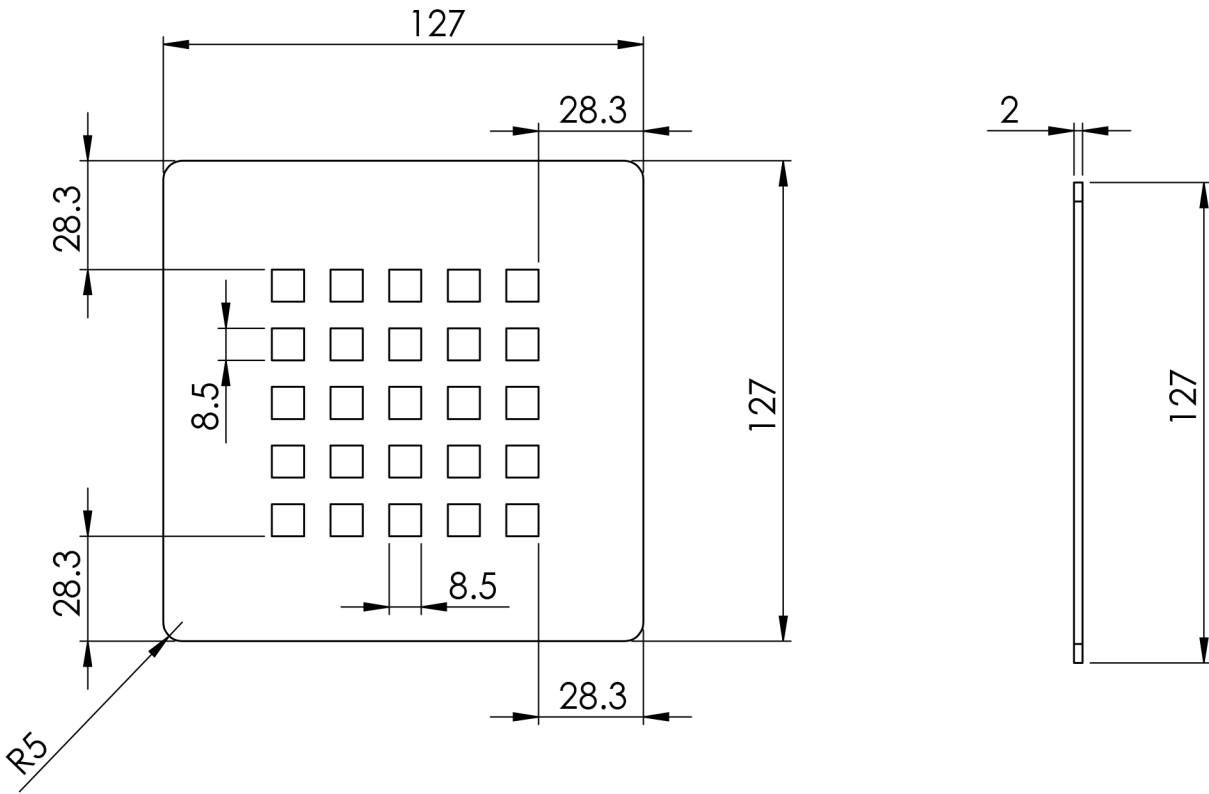

Giorgio2 Series

Square Shower Tray 1600 x 750mm

tissino

Designed to Inspire
Made to Experience

Giorgio2 Series

tissino

Designed to Inspire
Made to Experience

tissino