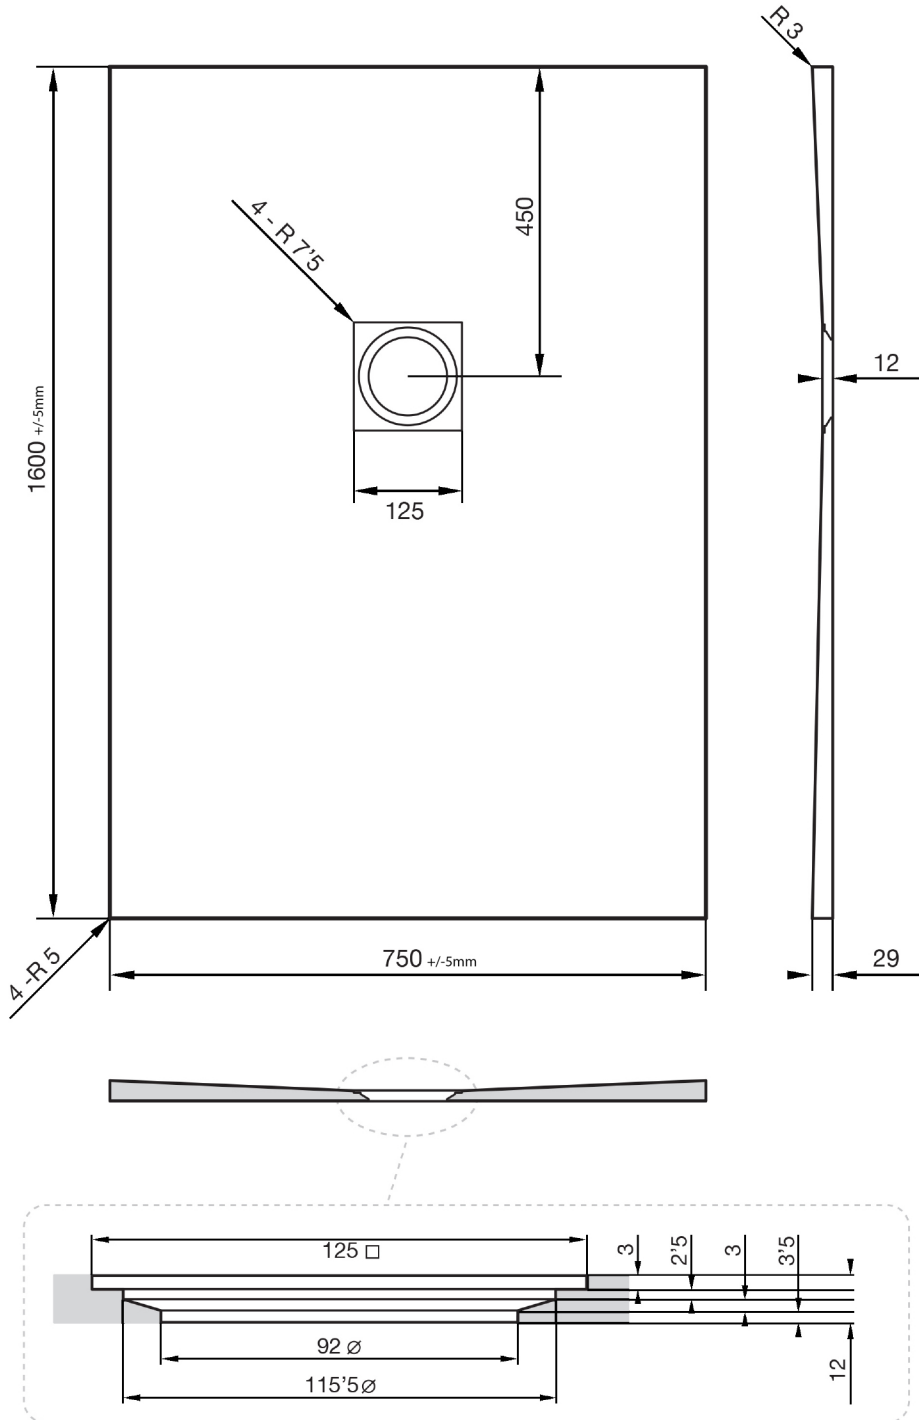

Giorgio2 Series

Square Shower Tray 1600 x 750mm

tissino

Designed to Inspire
Made to Experience

Giorgio2 Series

tissino

Designed to Inspire
Made to Experience

tissino