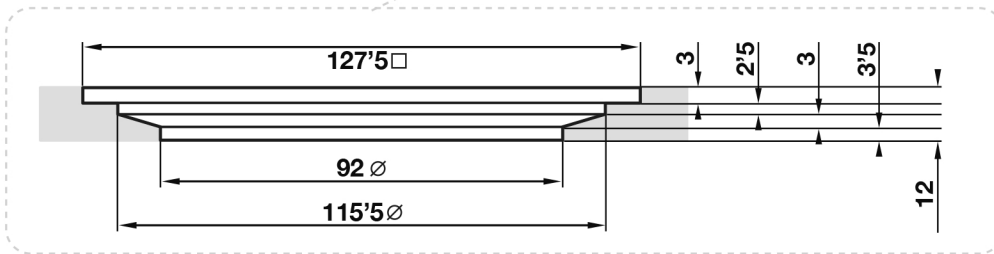

Giorgio2 Series

Square Shower Tray 1500 x 750mm

tissino

Designed to Inspire
Made to Experience