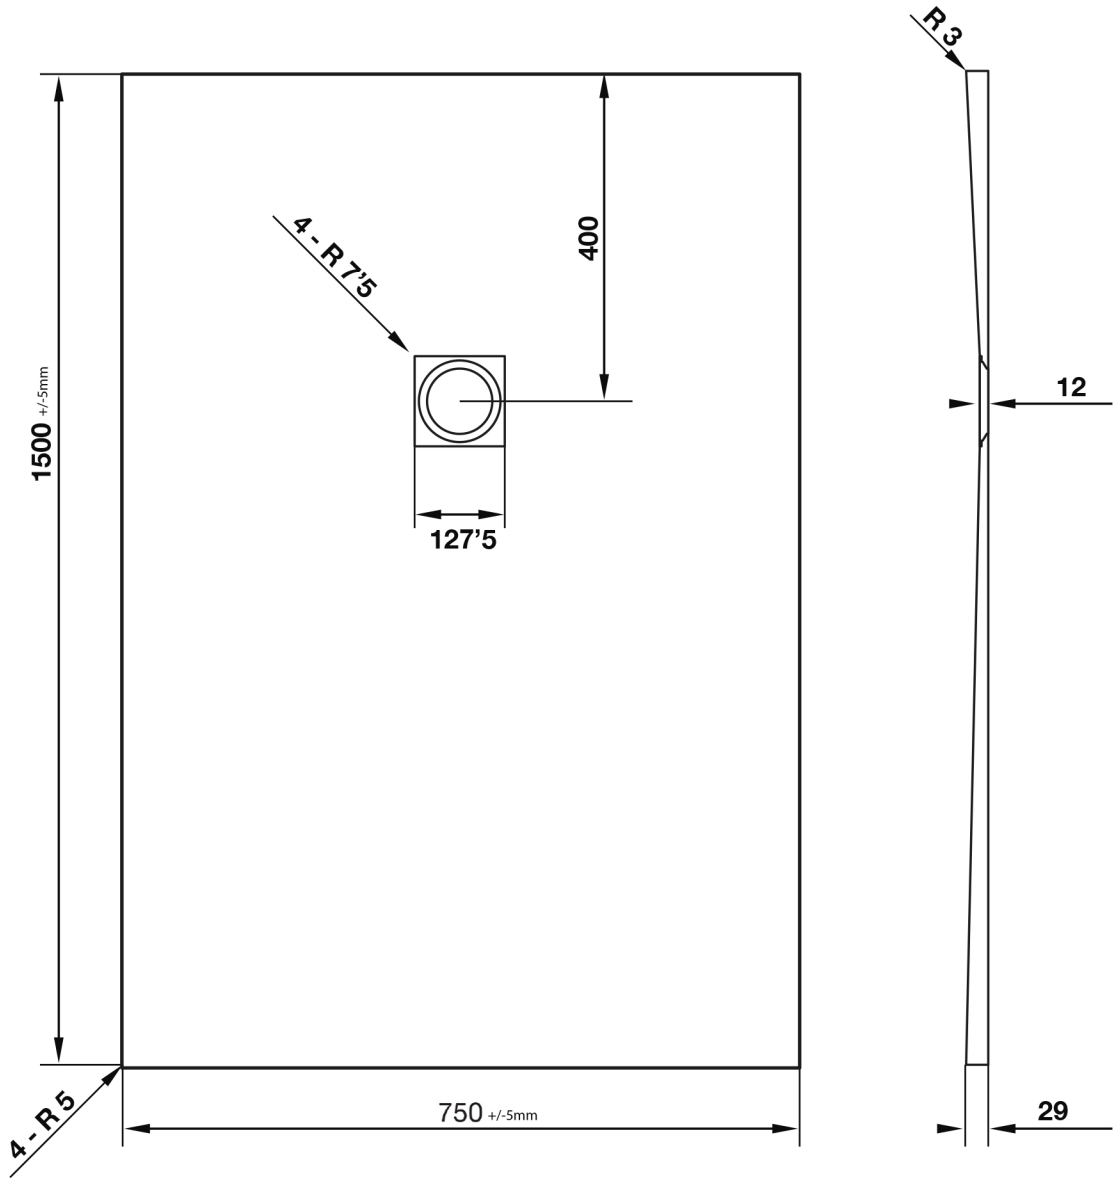

Giorgio2 Series

Square Shower Tray 1500 x 750mm

tissino

Designed to Inspire
Made to Experience