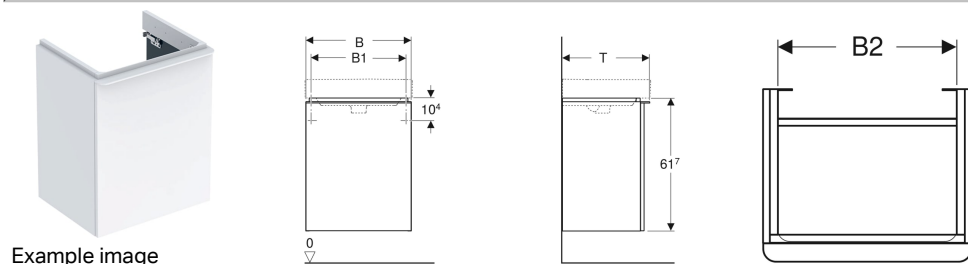

Geberit Smyle Square cabinet for handrinse basin, with one door

Characteristics

- FSC™ C134279 certified
- Wall-hung
- With one door
- Opening with handle
- Door with soft closing

- With one movable shelf
- Moisture-resistant
- Delivered preassembled

Art. no.	Colour / surface	B	B1	B2	Washbasin width	H	T	Door
500.350.JL.1 *	Body and front: sand grey / high-gloss coated Handle: sand grey / matt powder-coated	44.2 cm	39.3 cm	37.2 cm	45 cm	61.7 cm	35.6 cm	door hinges right
500.363.JL.1 *	Body and front: sand grey / high-gloss coated Handle: sand grey / matt powder-coated	49.2 cm	42.2 cm	42.2 cm	50 cm	61.7 cm	40.6 cm	door hinges right
500.350.JR.1	Body and front: hickory / wood-textured melamine Handle: lava / matt powder-coated	44.2 cm	39.3 cm	37.2 cm	45 cm	61.7 cm	35.6 cm	door hinges right
500.363.JR.1	Body and front: hickory / wood-textured melamine Handle: lava / matt powder-coated	49.2 cm	42.2 cm	42.2 cm	50 cm	61.7 cm	40.6 cm	door hinges right