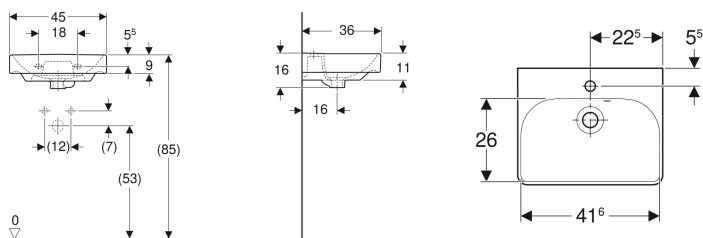

Art. no.	Colour / surface	B	B1	B2	Washbasin width	H	T	Door
500.350.JL.1 *	Body and front: sand grey / high-gloss coated Handle: sand grey / matt powder-coated	44.2 cm	39.3 cm	37.2 cm	45 cm	61.7 cm	35.6 cm	door hinges right
500.363.JL.1 *	Body and front: sand grey / high-gloss coated Handle: sand grey / matt powder-coated	49.2 cm	42.2 cm	42.2 cm	50 cm	61.7 cm	40.6 cm	door hinges right
500.350.JR.1	Body and front: hickory / wood-textured melamine Handle: lava / matt powder-coated	44.2 cm	39.3 cm	37.2 cm	45 cm	61.7 cm	35.6 cm	door hinges right
500.363.JR.1	Body and front: hickory / wood-textured melamine Handle: lava / matt powder-coated	49.2 cm	42.2 cm	42.2 cm	50 cm	61.7 cm	40.6 cm	door hinges right

* Order-based production

Accessories

- Geberit set of feet
- Geberit power socket element with USB port
- Geberit power socket element
- Geberit magnetic holder

Geberit Smyle Square handrinse basin with asymmetrical overflow

Example image

Characteristics

- Can be installed with a washbasin cabinet
- Asymmetrical overflow

Technical data

Product material | Vitreous china

Art. no.	Colour / surface	Tap hole	Overflow	B	Cabinet width	H	T
500.222.01.1	white	centred	visible	45 cm	44.2 cm	16 cm	36 cm