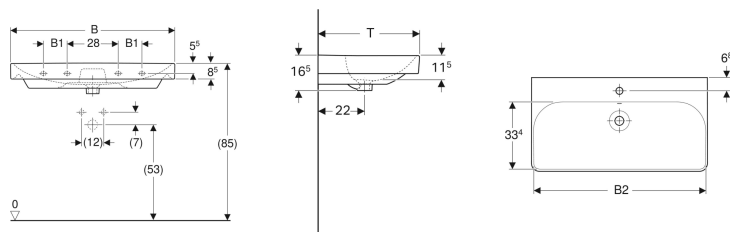

Geberit Smyle Square washbasin

Example image

Characteristics

- Can be installed with a washbasin cabinet

Technical data

Product material

Vitreous china

Art. no.	Colour / surface	Tap hole	Overflow	B	B1	B2	Cabinet width	H	T	Fastening points
501.574.00.1	white	without	visible	55 cm	- cm	51.8 cm	53.6 cm	16.5 cm	44 cm	2
500.259.01.1	white	centred	visible	55 cm	- cm	51.8 cm	53.6 cm	16.5 cm	44 cm	2
500.229.01.1	white	centred	visible	60 cm	- cm	56.8 cm	58.4 cm	16.5 cm	48 cm	2
500.249.01.1	white	centred	visible	75 cm	- cm	71.5 cm	73.4 cm	16.5 cm	48 cm	2
500.251.01.1	white	centred	visible	90 cm	13 cm	86.8 cm	88.4 cm	16.5 cm	48 cm	4
500.250.01.1	white	without	visible	90 cm	13 cm	86.8 cm	88.4 cm	16.5 cm	48 cm	4
500.252.01.1	white	left and right	visible	90 cm	13 cm	86.8 cm	88.4 cm	16.5 cm	48 cm	4
500.253.01.1	white	left and right	visible	120 cm	28 cm	116.8 cm	118.4 cm	16.5 cm	48 cm	4
500.226.01.1	white	centred	visible	120 cm	28 cm	116.8 cm	118.4 cm	16.5 cm	48 cm	4
500.225.01.1	white	without	visible	120 cm	28 cm	116.8 cm	118.4 cm	16.5 cm	48 cm	4

Accessories

- Geberit waste outlet, space-saving model, slim design, with external waste plug with push actuation
- Geberit bottle trap with dip tube for washbasin, space-saving model, horizontal outlet
- Geberit bottle trap with dip tube for washbasin, connector BSP, horizontal or vertical outlet
- Geberit fastening material for washbasin

- 500.342.01.1 - Smyle square full pedestal for 450 mm – 600 mm basins only
- 500.575.01.1 - Smyle square semi pedestal for 450 mm basin only