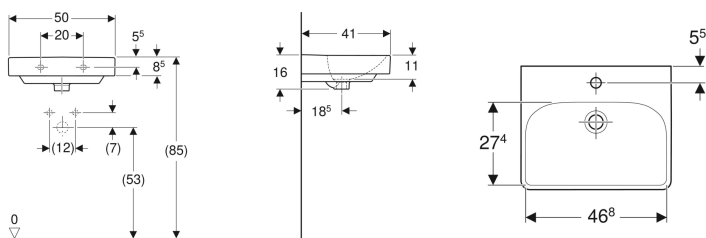

## Geberit Smyle Square handrinse basin

Example image

### Characteristics

- Can be installed with a washbasin cabinet
- Can be combined with half pedestal

- Can be combined with full pedestal

### Technical data

Product material | Vitreous china

Art. no.	Colour / surface	Tap hole	Overflow	B	Cabinet width	H	T
500.256.01.1	white	centred	visible	50 cm	49.2 cm	16 cm	41 cm