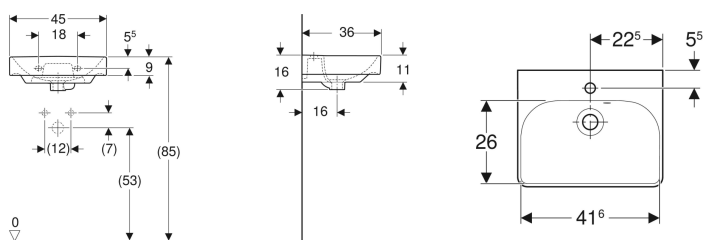

Geberit Smyle Square handrinse basin with asymmetrical overflow

Example image

Characteristics

- Can be installed with a washbasin cabinet
- Asymmetrical overflow

Technical data

Product material | Vitreous china

Art. no.	Colour / surface	Tap hole	Overflow	B	Cabinet width	H	T
500.222.01.1	white	centred	visible	45 cm	44.2 cm	16 cm	36 cm

Accessories

- Geberit waste outlet, space-saving model, slim design, with external waste plug with push actuation
- Geberit bottle trap with dip tube for washbasin, space-saving model, horizontal outlet
- Geberit bottle trap with dip tube for washbasin, connector BSP, horizontal or vertical outlet
- Geberit fastening material for handrinse basin