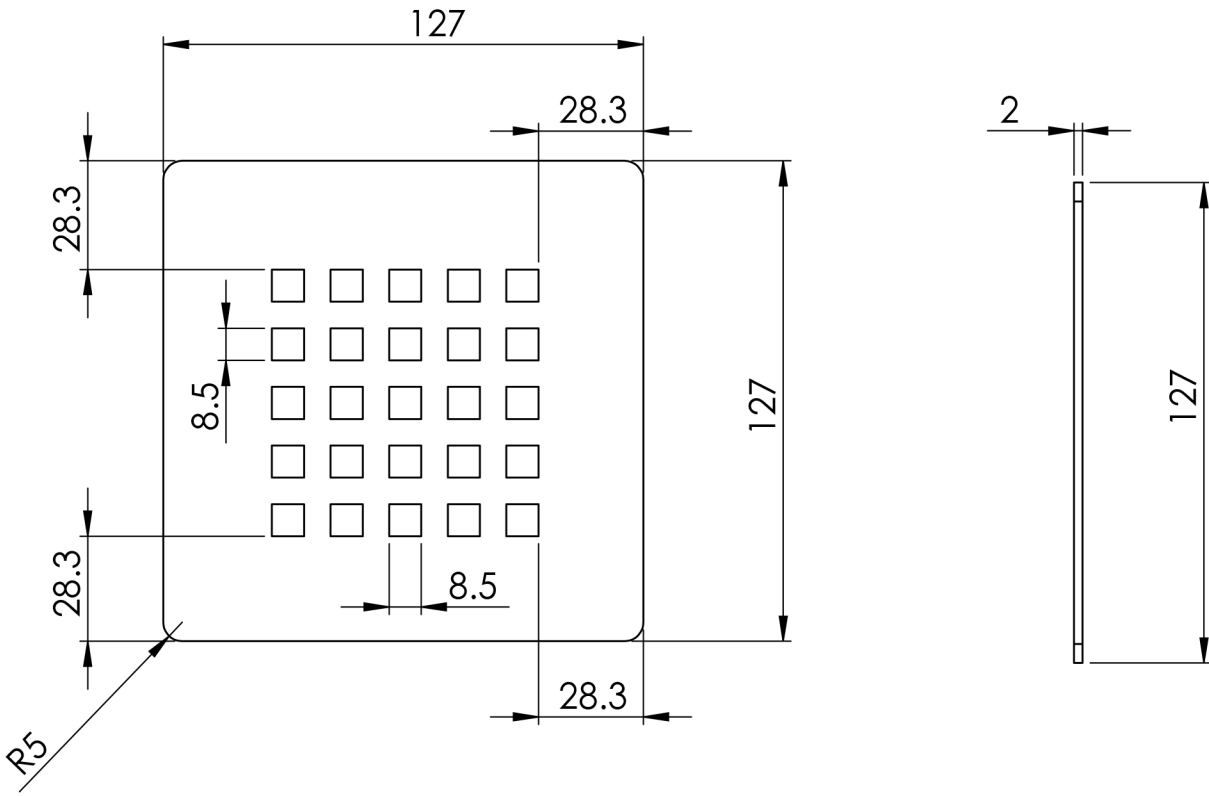

Giorgio2 Series

Square Shower Tray 1400 x 750mm

tissino

Designed to Inspire
Made to Experience

Giorgio2 Series

tissino

Designed to Inspire
Made to Experience

tissino