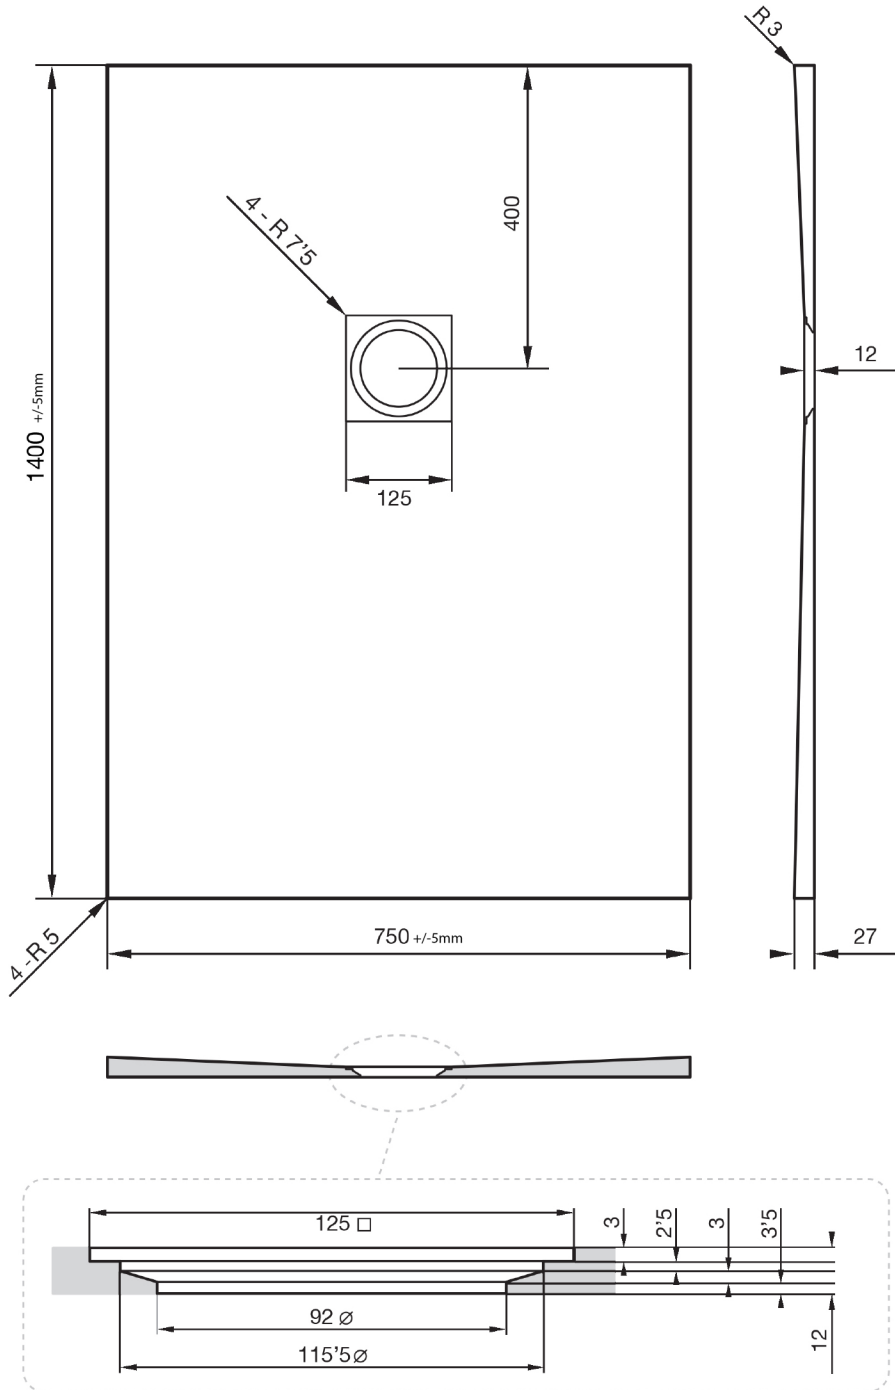

Giorgio2 Series

Square Shower Tray 1400 x 750mm

tissino

Designed to Inspire
Made to Experience

Giorgio2 Series

tissino

Designed to Inspire
Made to Experience

tissino