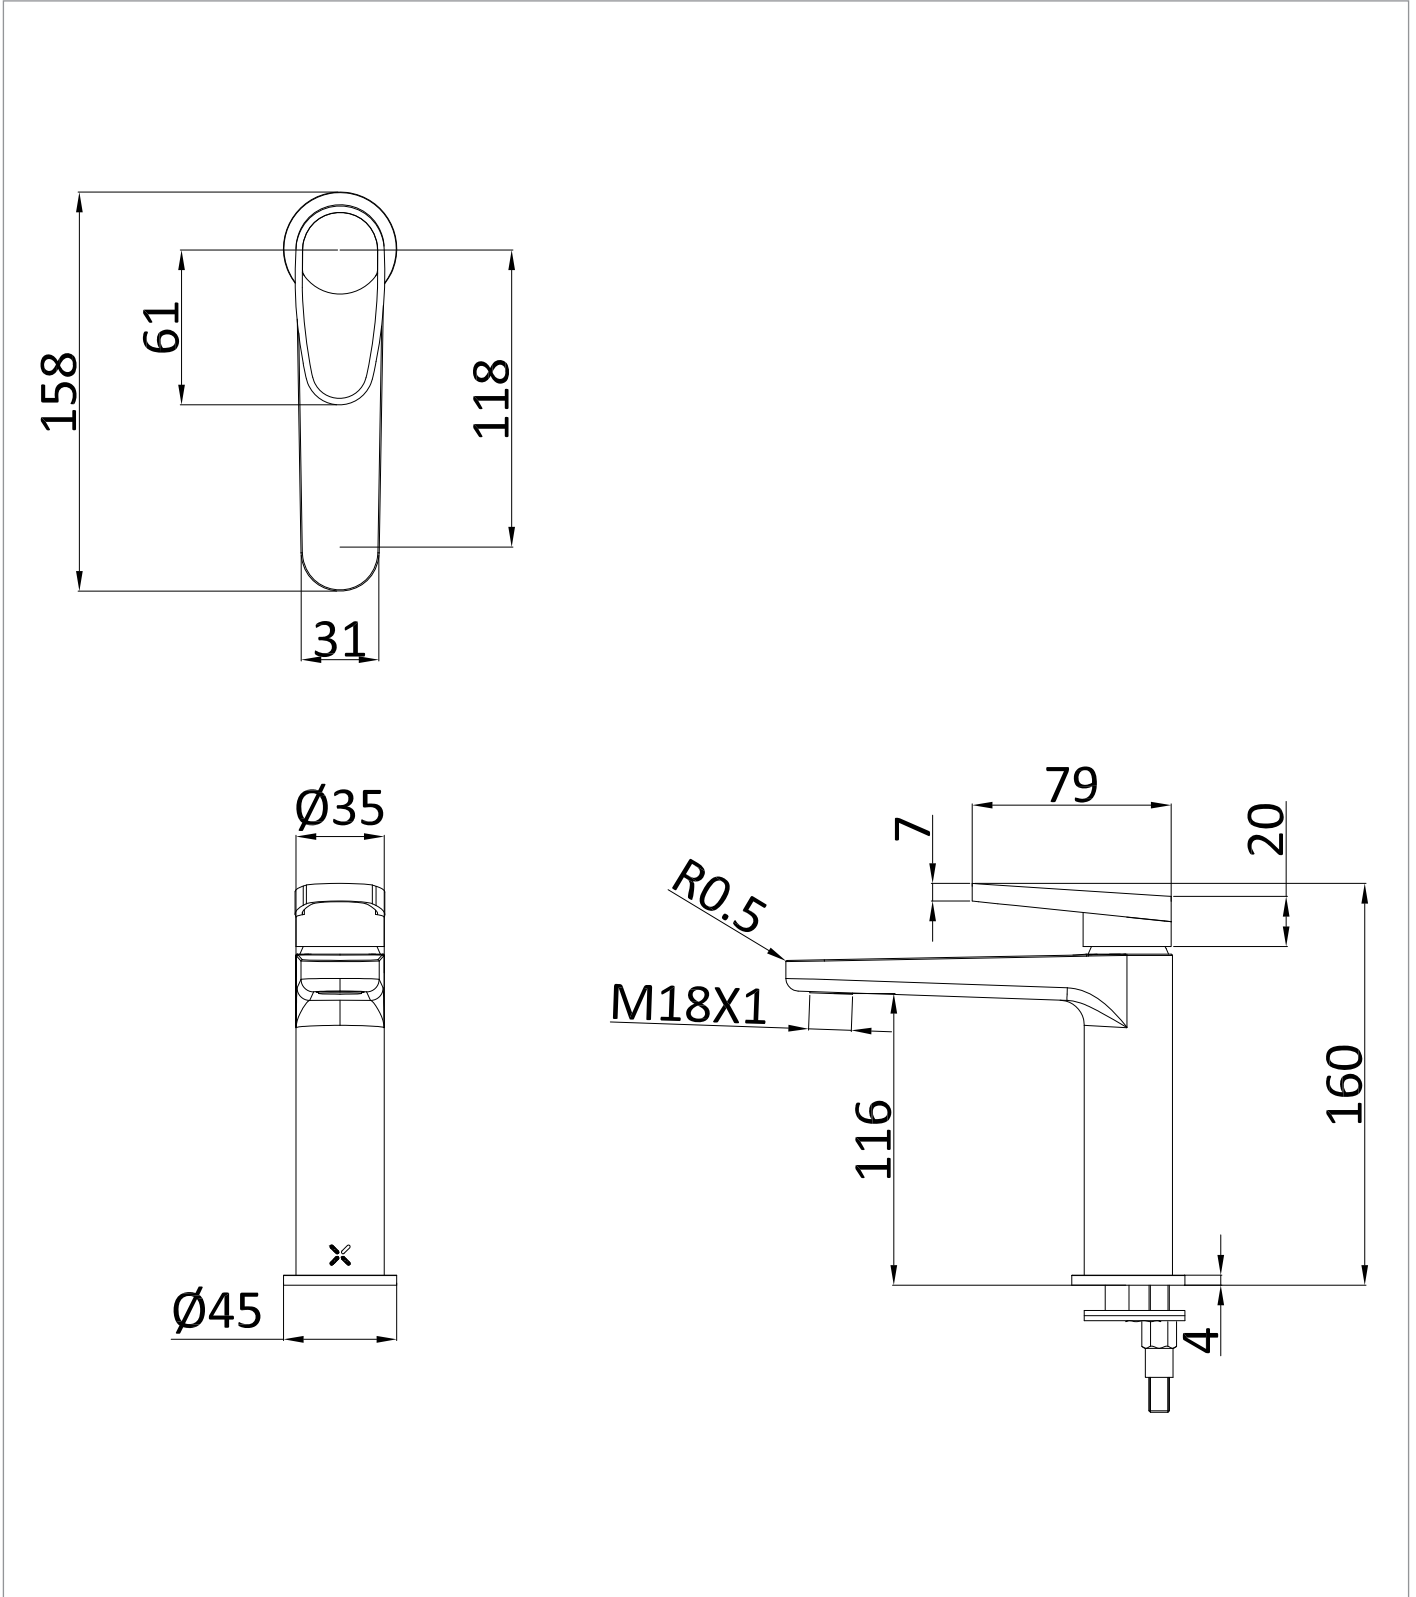

PRODUCT DATA SHEET

PRODUCT CODE

LA110DNC

RANGE

Lazo

DESCRIPTION

Lazo Basin Monobloc Chrome

WEBSITE LINK [Click Here](#)

CATEGORY	Brassware
WARRANTY DETAILS	15 Years
COLOUR	Chrome
FINISH APPLICATION	Electroplated
PRIMARY MATERIAL	Brass
INSTALL TYPE	Deck Mounted
PRODUCT WIDTH MM	45
PRODUCT HEIGHT MM	160
PRODUCT DEPTH MM	158
PRODUCT NET WEIGHT KG	0.83
STANDARDS	BS EN 817:2008

MINIMUM PRESSURE (BAR)	1
MAX WORKING PRESSURE (BAR)	5
HEADWORK	25mm Single lever ceramic cartridge
SPOUT PROJECTION	118
SWIVEL SPOUT	No
INLET CONNECTIONS THREAD	G1/2"
FLOW REGULATOR	Slim Honeycomb M18x1
WASTE INCLUDED	No
ANTI-SCALD	No
ENERGY SAVING	No
SHOWER HOSE & HANDSET ARE INCLUDED	No

TECHNICAL DIMENSIONS

Dimensions in mm unless otherwise specified.

Tolerances (per material type) apply.

SPARES LIST

Only the parts labelled are available as spares.

NUMBER	PART CODE	DESCRIPTION
1	LA110BASEC	Base ring chrome for LA110, LA112
	LA110BASEF	Base ring brushed brass for LA110, LA112
	LA110BASEM	Base ring matt black for LA110, LA112
2	LA110CART	Cartridge for LA110, LA112
3	LA110CLAMPING	Clamping Set for LA110, LA112
4	LA110COVERC	Cartridge cover chrome for LA110, LA112, LA120
	LA110COVERF	Cartridge cover brushed brass for LA110, LA112, LA120
	LA110COVERM	Cartridge cover matt black for LA110, LA112, LA120
5	LA110HANDLEC	Tap handle Assembly chrome for LA110, LA112
	LA110HANDLEF	Tap handle Assembly brushed brass for LA110, LA112
	LA110HANDLEM	Tap handle Assembly matt black for LA110, LA112
6	LA110HOSE	Flexibile hoses with flow regulator for LA110
7	LAAERATOR	Aerator for basin tap for LA110, LA112, LA120, LA130, LA135