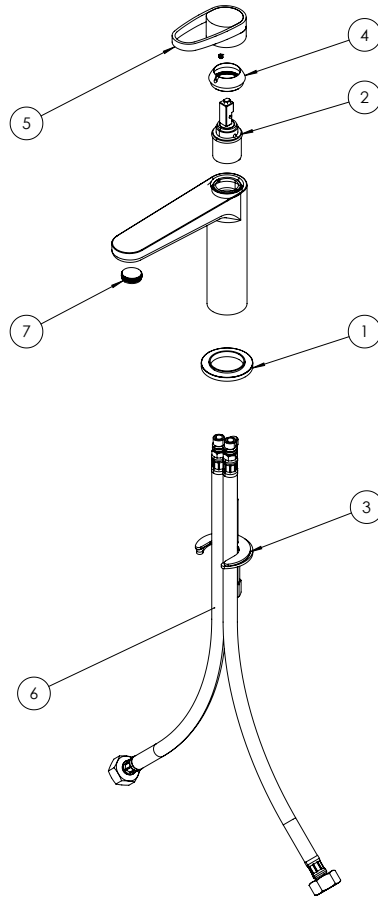

CATEGORY	Brassware
WARRANTY DETAILS	15 Years
COLOUR	Chrome
FINISH APPLICATION	Electroplated
PRIMARY MATERIAL	Brass
INSTALL TYPE	Deck Mounted
PRODUCT WIDTH MM	45
PRODUCT HEIGHT MM	160
PRODUCT DEPTH MM	158
PRODUCT NET WEIGHT KG	0.83
STANDARDS	BS EN 817:2008

MINIMUM PRESSURE (BAR)	1
MAX WORKING PRESSURE (BAR)	5
HEADWORK	25mm Single lever ceramic cartridge
SPOUT PROJECTION	118
SWIVEL SPOUT	No
INLET CONNECTIONS THREAD	G1/2"
FLOW REGULATOR	Slim Honeycomb M18x1
WASTE INCLUDED	No
ANTI-SCALD	No
ENERGY SAVING	No
SHOWER HOSE & HANDSET ARE INCLUDED	No

PRESSURE (BAR)	0.2	0.5	1	2	3	4	5
PRIMARY FLOWRATE			3.47	4.56	5.01	5.34	5.48
HANDSET FLOWRATE							
MESSAGE FLOW RATE							
AIR FLOW RATE							
WIRE FLOW RATE							
WATERFALL FLOW RATE							
MIST FLOW RATE							
HANDSPRAY FLOW RATE							

TECHNICAL DIMENSIONS

Dimensions in mm unless otherwise specified.

Tolerances (per material type) apply.

SPARES LIST

Only the parts labelled are available as spares.

NUMBER	PART CODE	DESCRIPTION
1	LA110BASEC	Base ring chrome for LA110, LA112
	LA110BASEF	Base ring brushed brass for LA110, LA112
	LA110BASEM	Base ring matt black for LA110, LA112
2	LA110CART	Cartridge for LA110, LA112
3	LA110CLAMPING	Clamping Set for LA110, LA112
4	LA110COVERC	Cartridge cover chrome for LA110, LA112, LA120
	LA110COVERF	Cartridge cover brushed brass for LA110, LA112, LA120
	LA110COVERM	Cartridge cover matt black for LA110, LA112, LA120
5	LA110HANDLEC	Tap handle Assembly chrome for LA110, LA112
	LA110HANDLEF	Tap handle Assembly brushed brass for LA110, LA112
	LA110HANDLEM	Tap handle Assembly matt black for LA110, LA112
6	LA110HOSE	Flexibile hoses with flow regulator for LA110
7	LAAERATOR	Aerator for basin tap for LA110, LA112, LA120, LA130, LA135