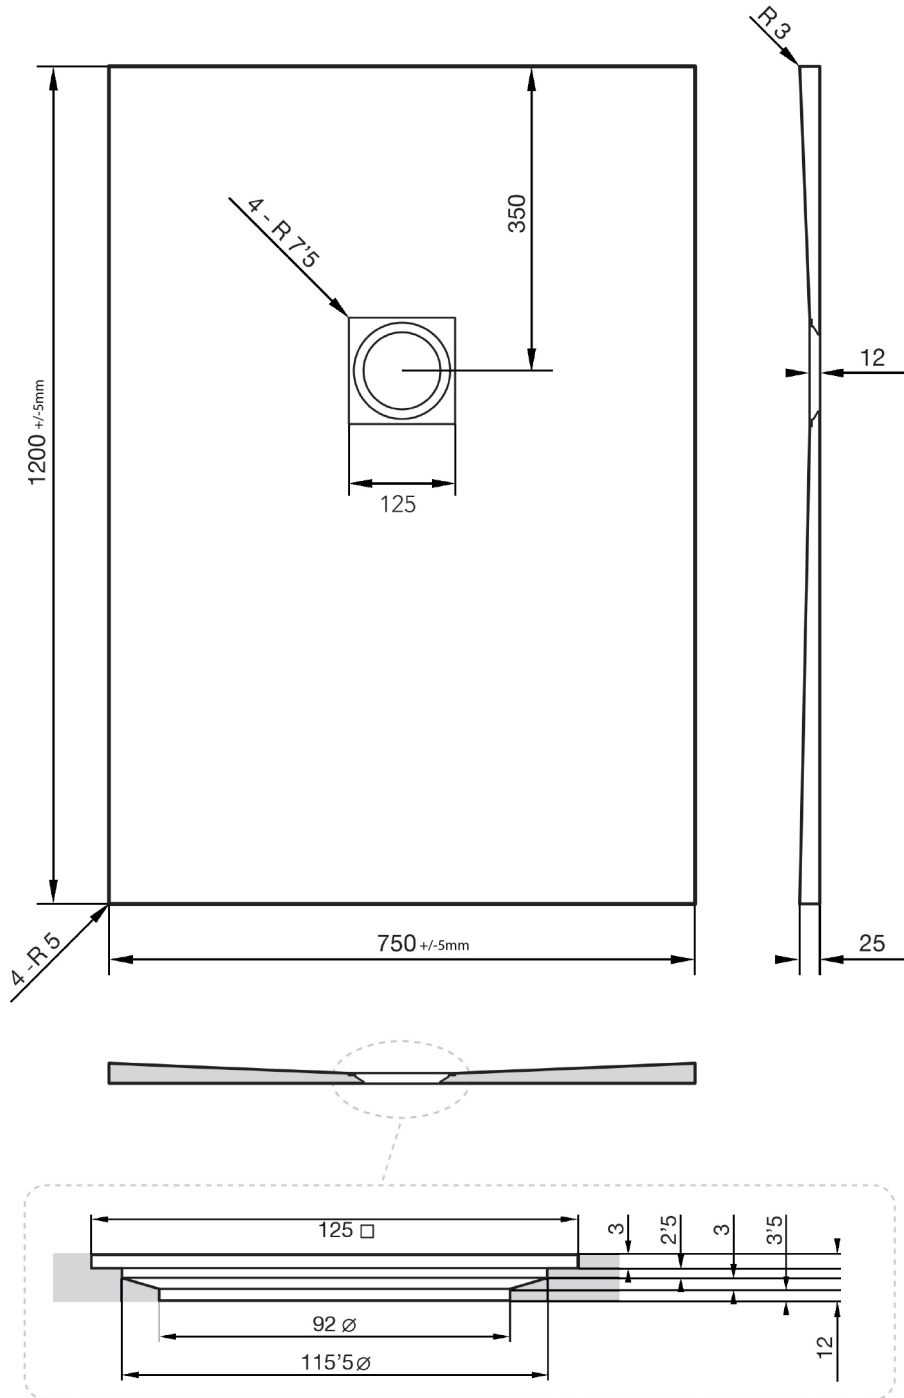

Giorgio2 Series

Square Shower Tray 1200 x 750mm

tissino

Designed to Inspire
Made to Experience

Giorgio2 Series

tissino

Designed to Inspire
Made to Experience

tissino