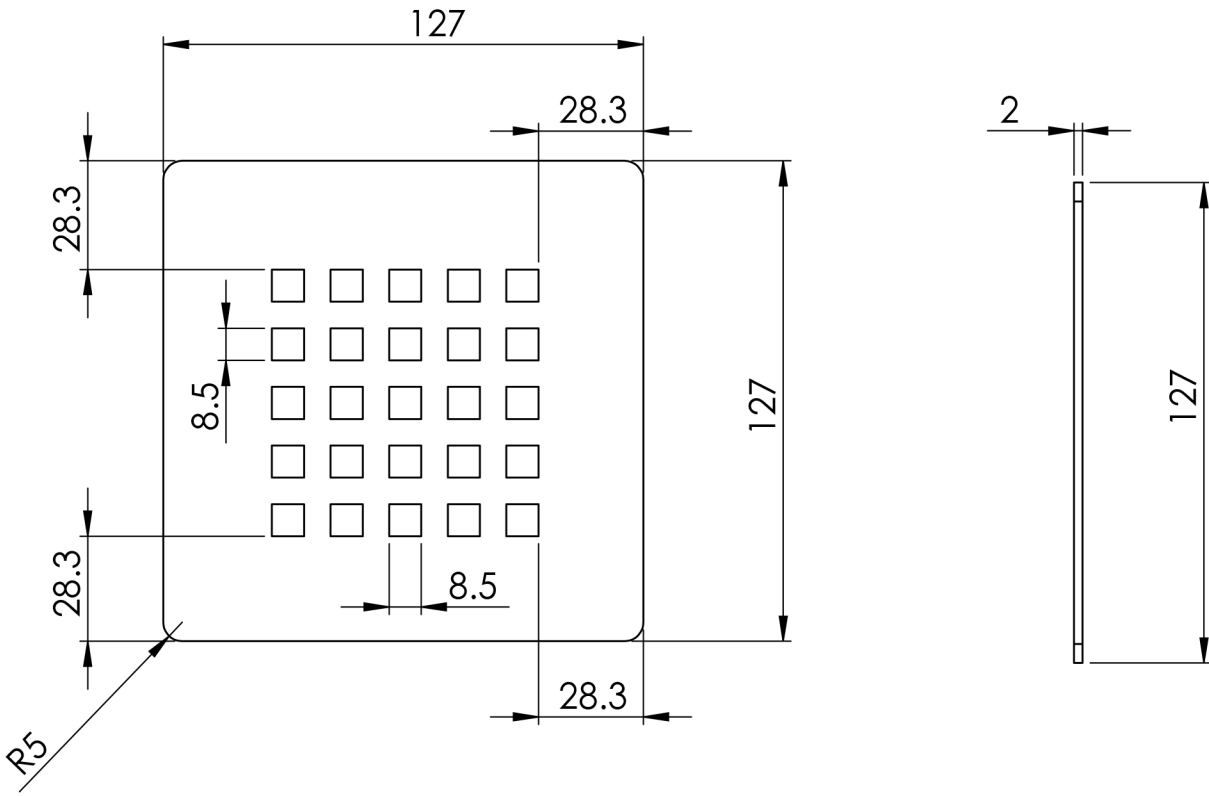

Giorgio2 Series

Square Shower Tray 1200 x 750mm

tissino

Designed to Inspire
Made to Experience

Giorgio2 Series

tissino

Designed to Inspire
Made to Experience

tissino