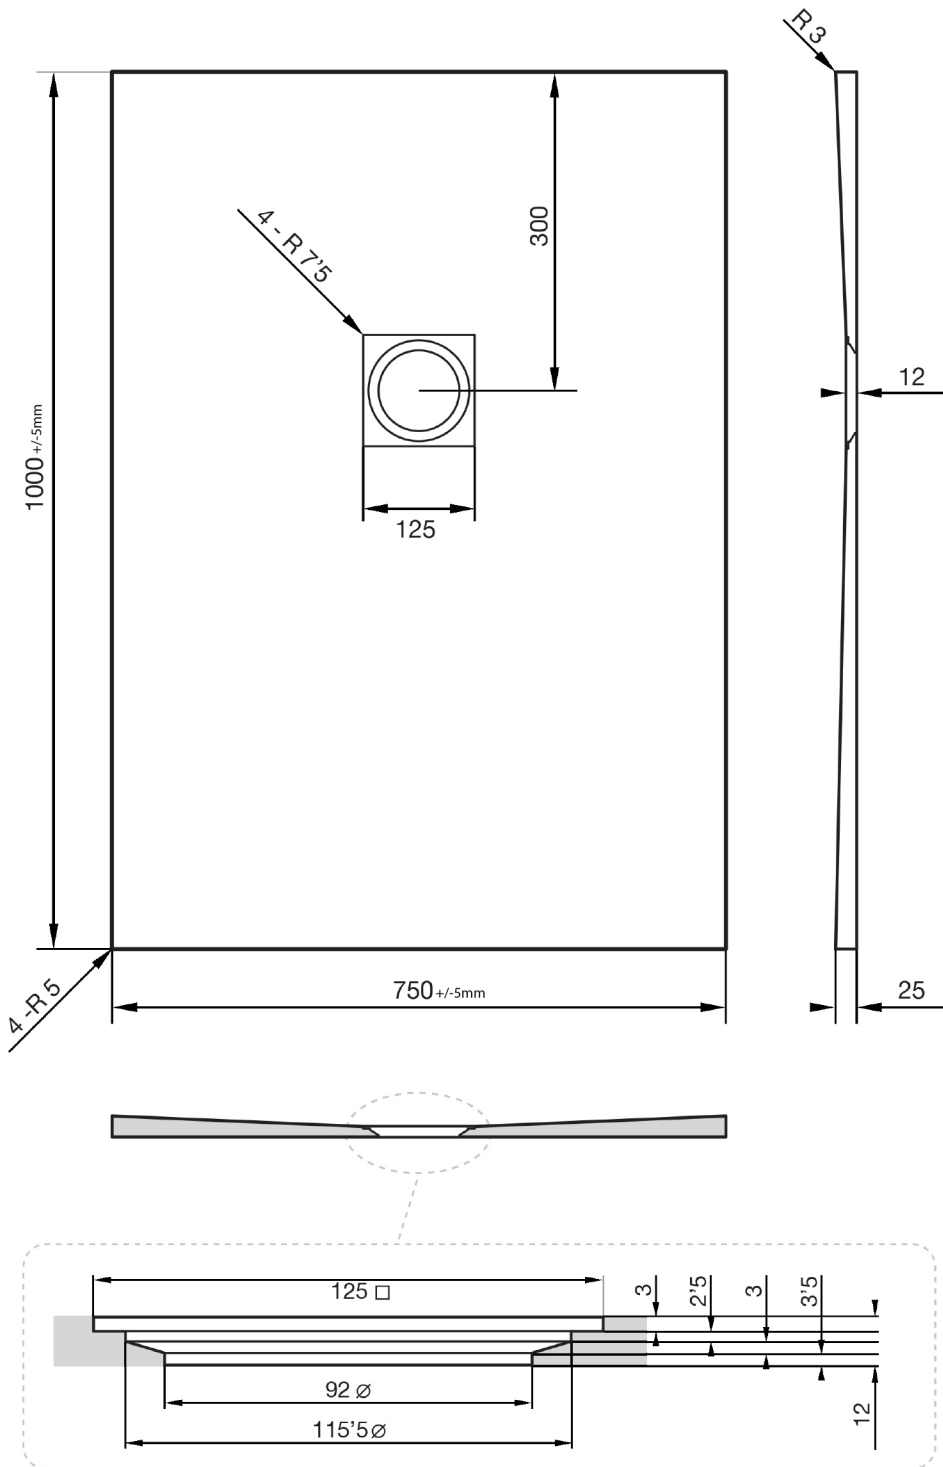

Giorgio2 Series

Square Shower Tray 1000 x 750mm

tissino

Designed to Inspire
Made to Experience

Giorgio2 Series

tissino

Designed to Inspire
Made to Experience

tissino