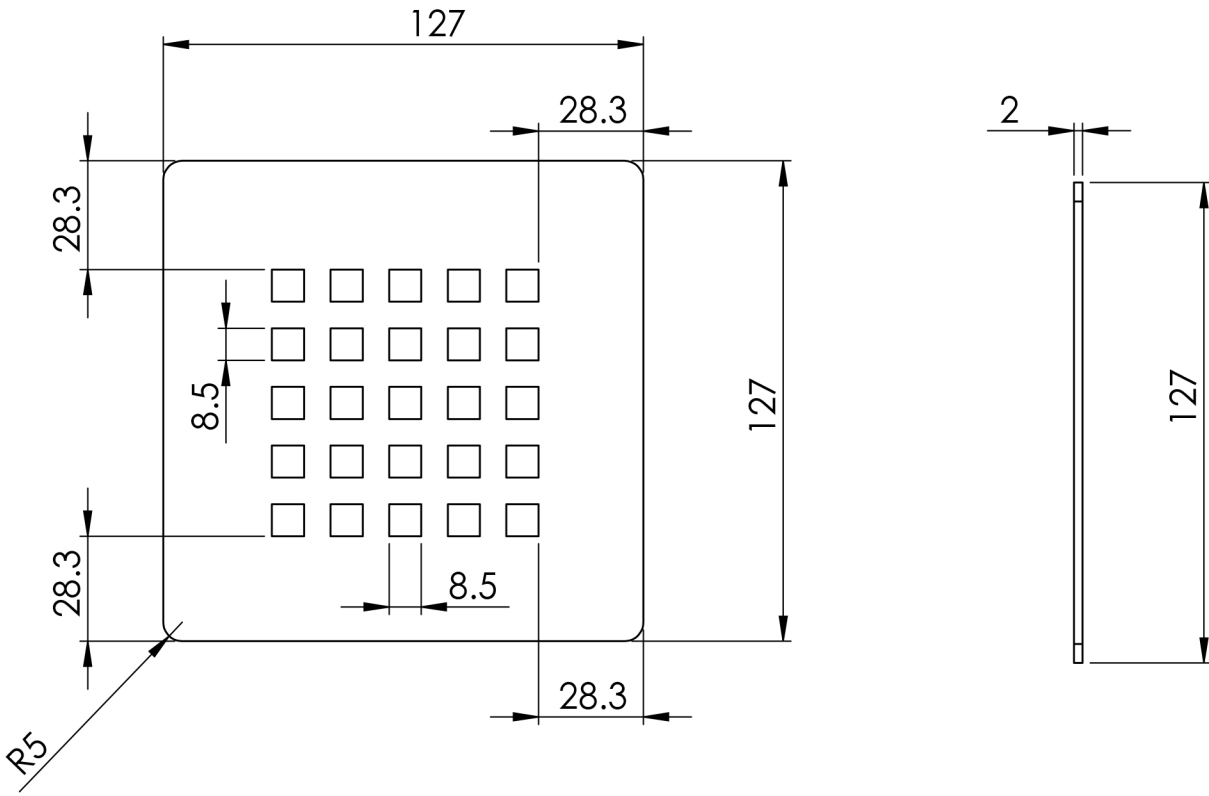

Giorgio2 Series

Square Shower Tray 1000 x 750mm

tissino

Designed to Inspire
Made to Experience

Giorgio2 Series

tissino

Designed to Inspire
Made to Experience

tissino