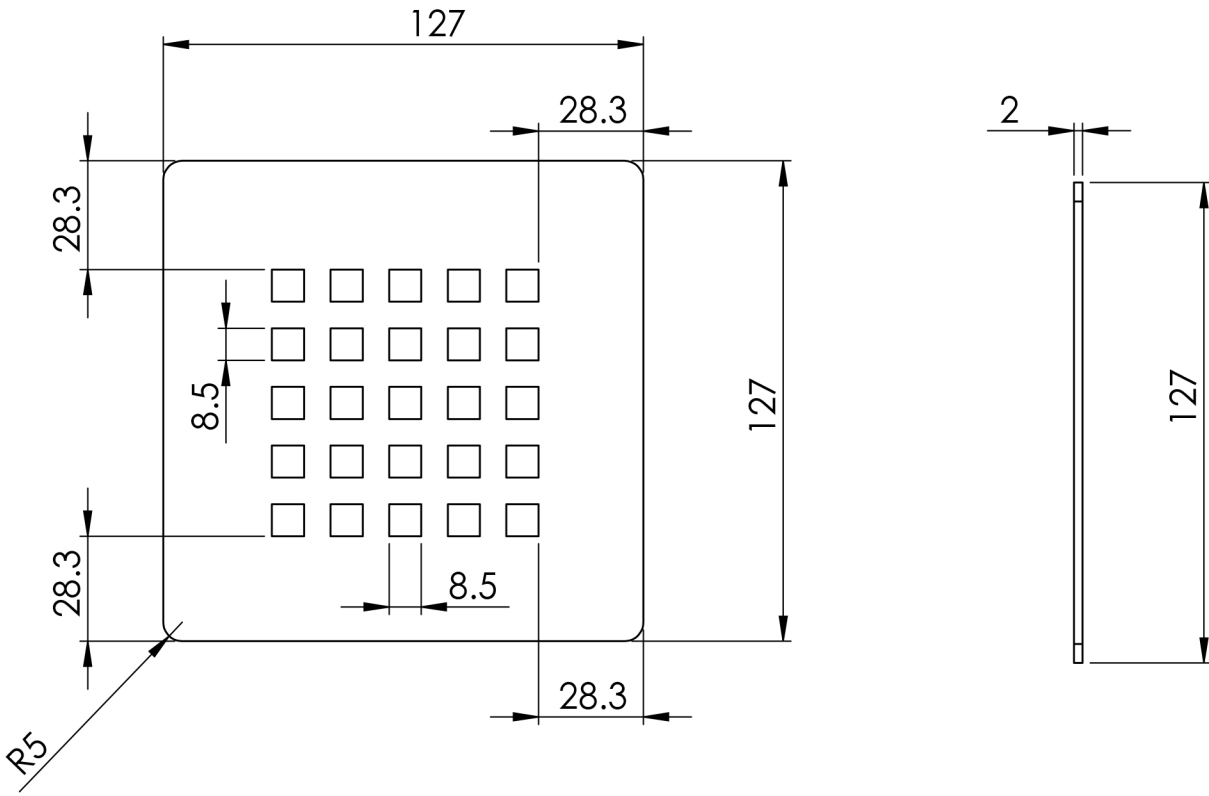

Giorgio2 Series

Square Shower Tray 1900 x 700mm

tissino

Designed to Inspire
Made to Experience

Giorgio2 Series

tissino

Designed to Inspire
Made to Experience

tissino