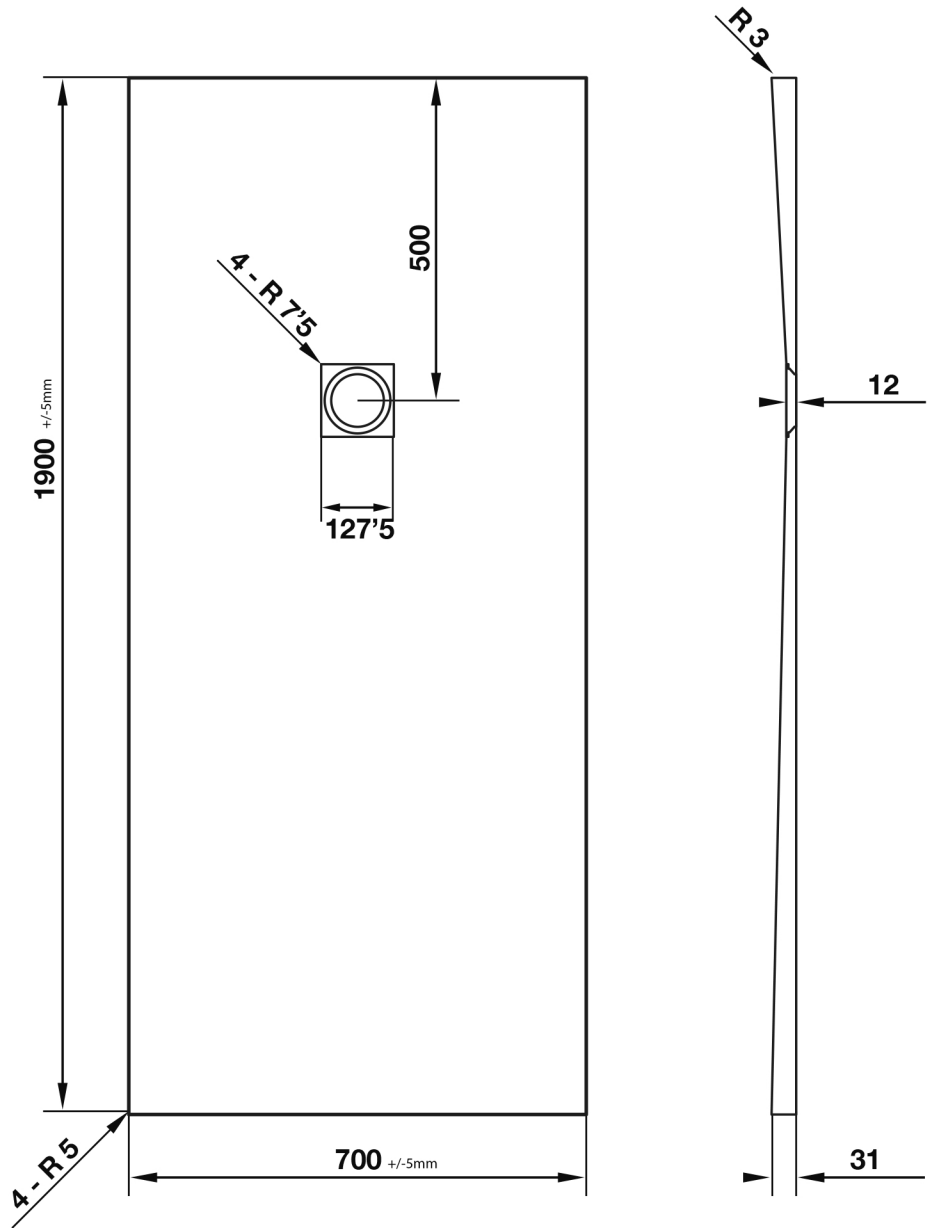

Giorgio2 Series

Square Shower Tray 1900 x 700mm

tissino

Designed to Inspire
Made to Experience

Giorgio2 Series

tissino

Designed to Inspire
Made to Experience

tissino