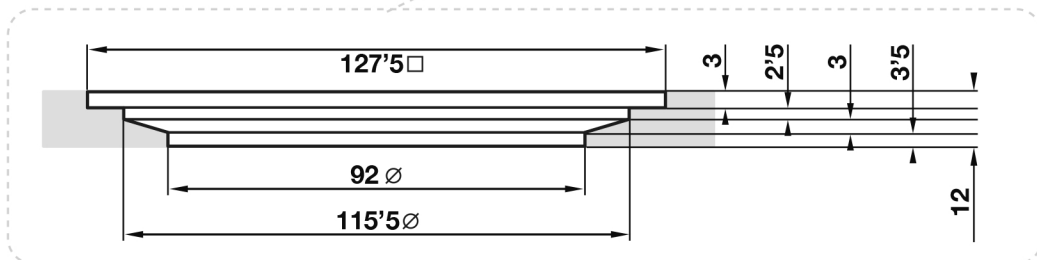

Giorgio2 Series

Square Shower Tray 1900 x 700mm

tissino

Designed to Inspire
Made to Experience

Giorgio2 Series

tissino

Designed to Inspire
Made to Experience

tissino