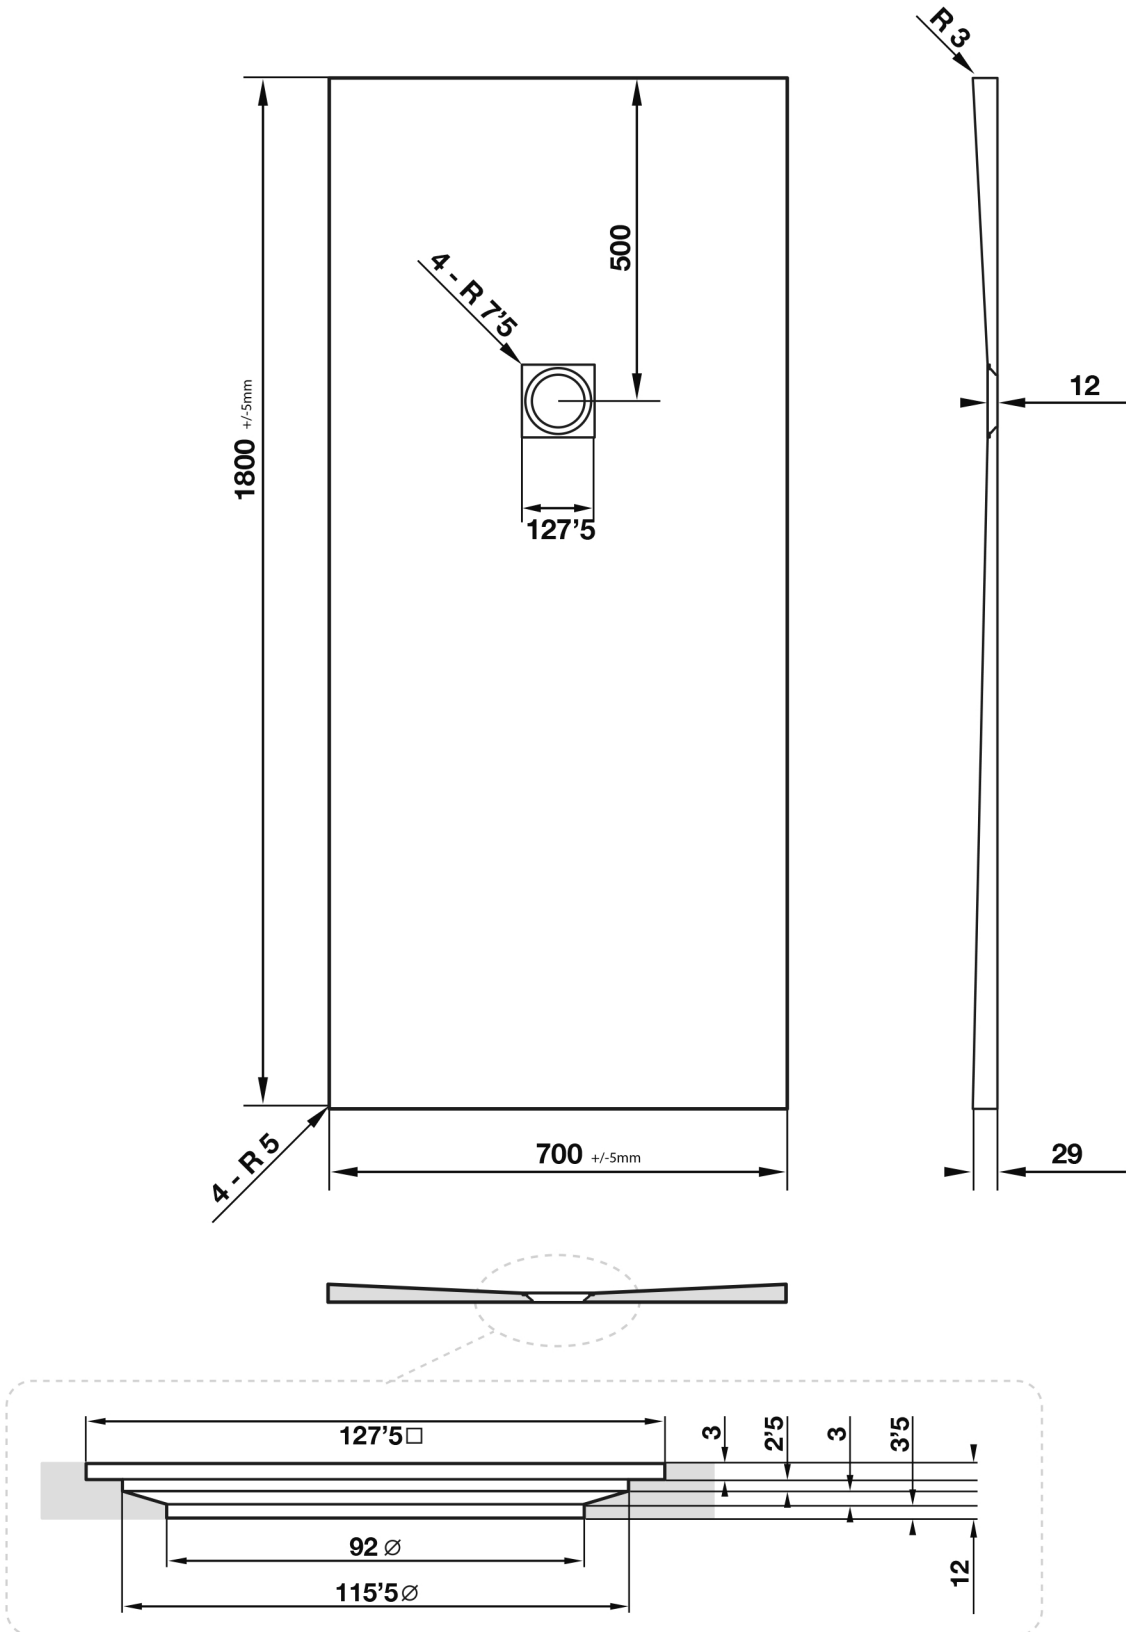

Giorgio2 Series

Square Shower Tray 1800 x 700mm

TISSINO

Designed to Inspire
Made to Experience