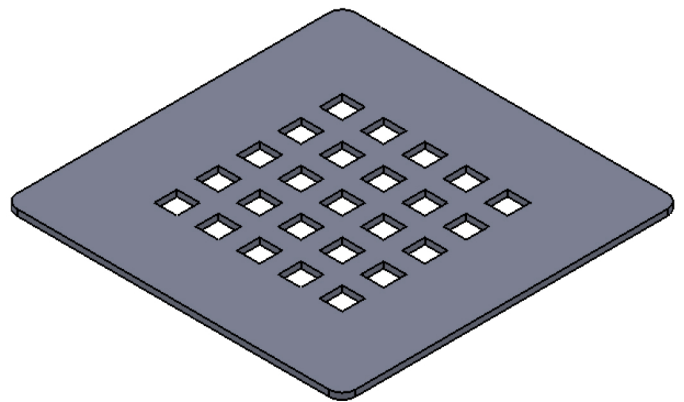

Giorgio2 Series

tissino

Designed to Inspire
Made to Experience

tissino

T 0345 582 8000
E info@tissino.co.uk
W tissino.co.uk

2 Lyncastle Road
Appleton Thorn
Warrington WA4 4SN

We reserve the right to
change this information
without prior notice