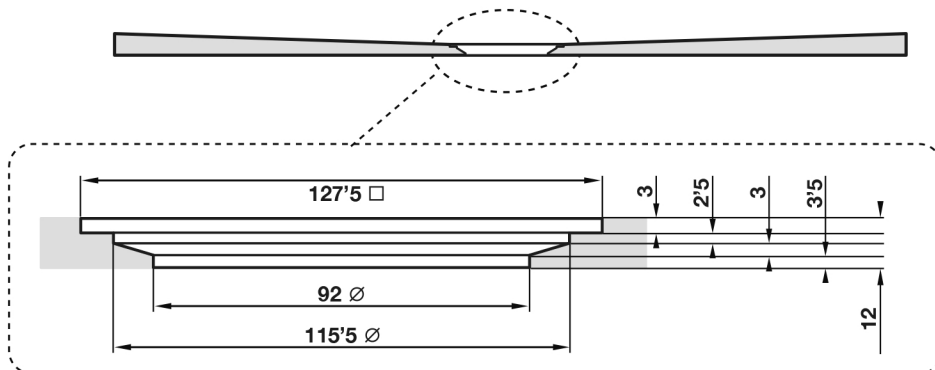

Giorgio2 Series

Rectangle Shower Tray 1700 x 700mm

tissino

Designed to Inspire
Made to Experience

tissino

T 0345 582 8000
E info@tissino.co.uk
W tissino.co.uk

2 Lyncastle Road
Appleton Thorn
Warrington WA4 4SN

We reserve the right to
change this information
without prior notice