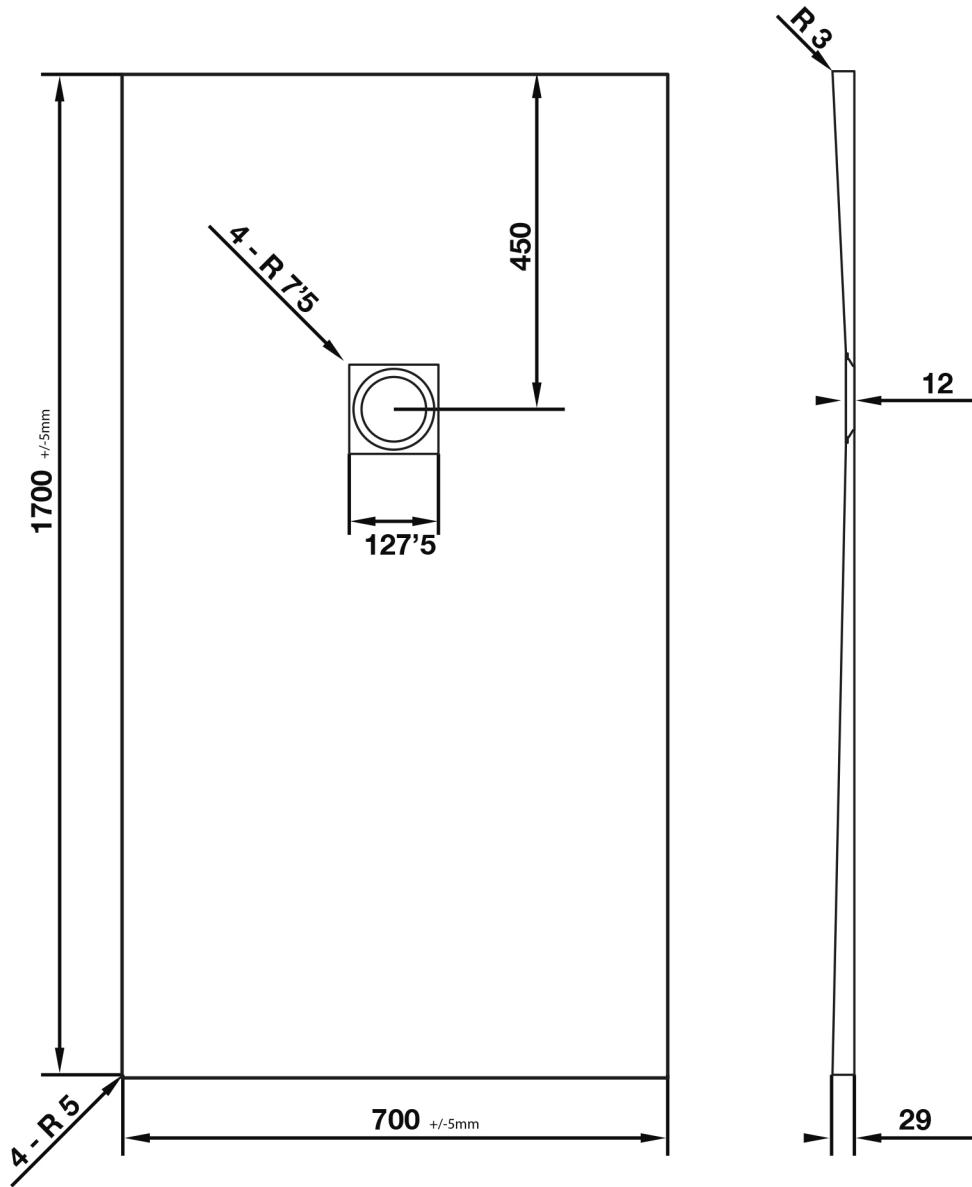

Giorgio2 Series

Rectangle Shower Tray 1700 x 700mm

tissino

Designed to Inspire
Made to Experience

tissino

T 0345 582 8000
E info@tissino.co.uk
W tissino.co.uk

2 Lyncastle Road
Appleton Thorn
Warrington WA4 4SN

We reserve the right to
change this information
without prior notice