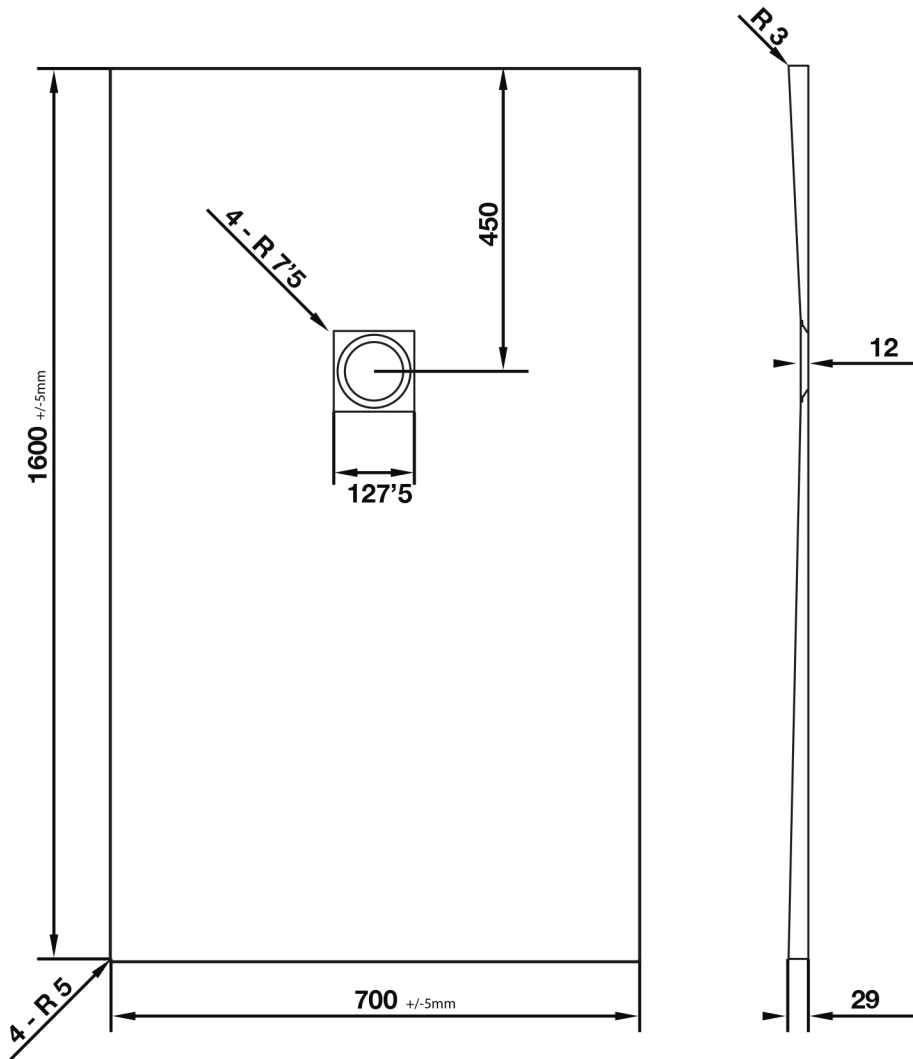

Giorgio2 Series

Rectangle Shower Tray 1600 x 700mm

tissino

Designed to Inspire
Made to Experience

Giorgio2 Series

tissino

Designed to Inspire
Made to Experience

tissino