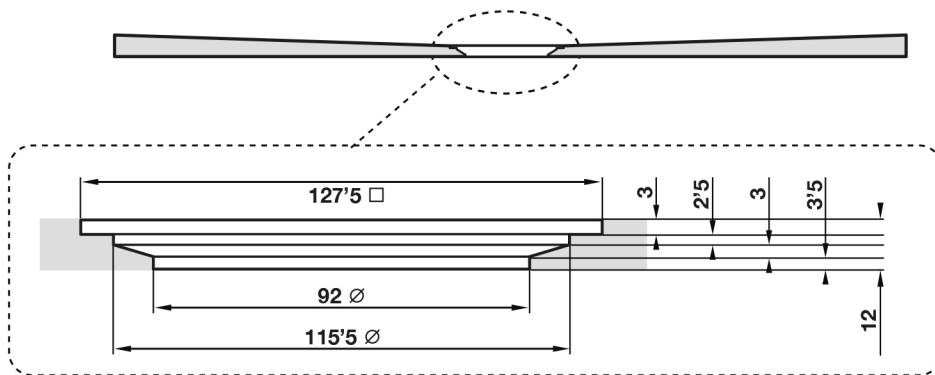

Giorgio2 Series

Rectangle Shower Tray 1600 x 700mm

tissino

Designed to Inspire
Made to Experience

Giorgio2 Series

tissino

Designed to Inspire
Made to Experience

tissino