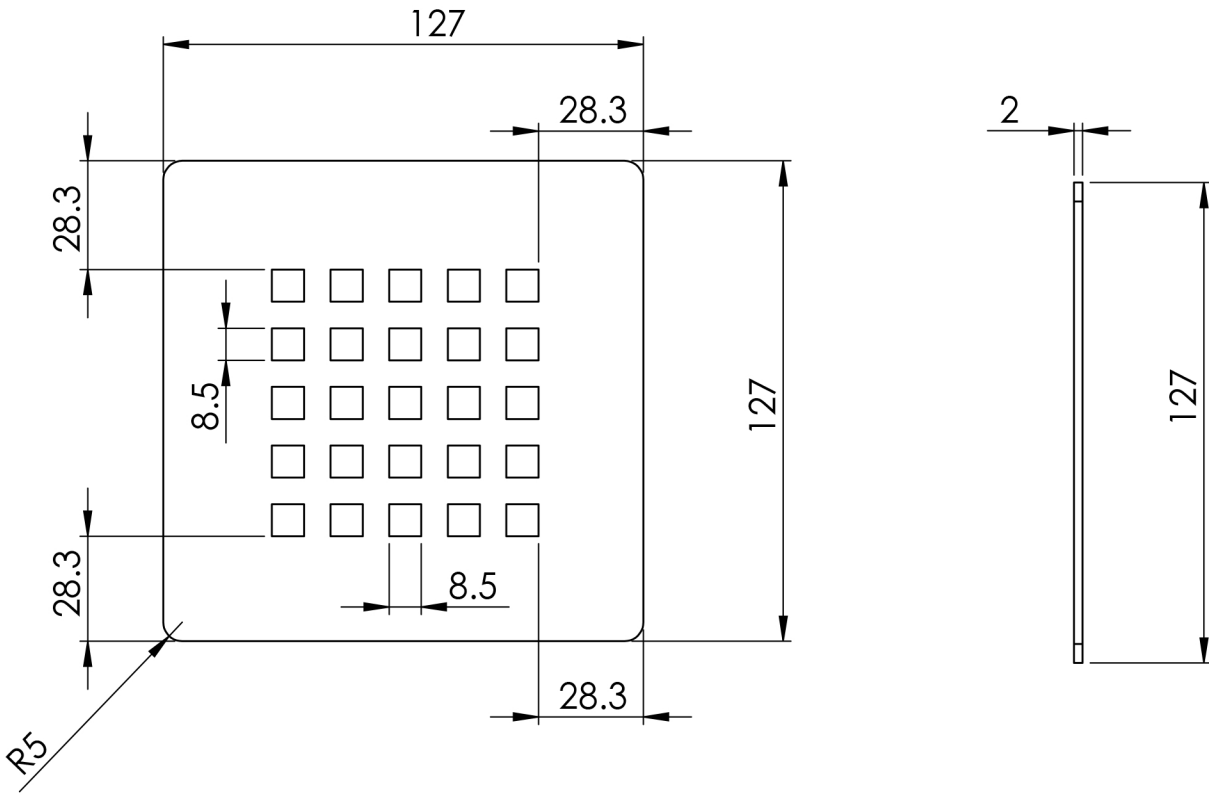

Giorgio2 Series

Rectangle Shower Tray 1600 x 700mm

tissino

Designed to Inspire
Made to Experience

Giorgio2 Series

tissino

Designed to Inspire
Made to Experience

tissino