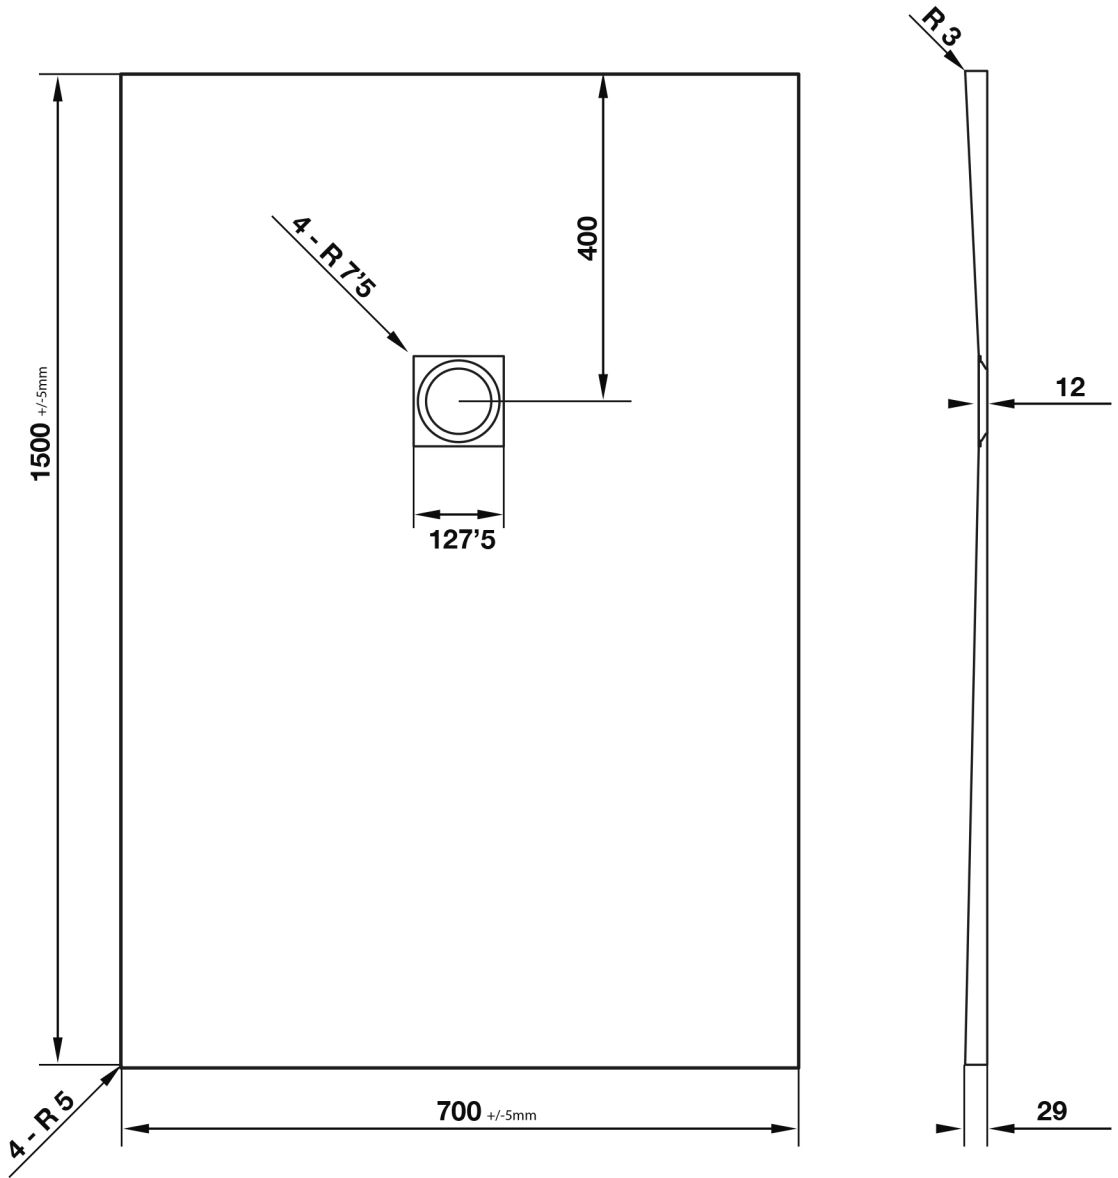

Giorgio2 Series

Square Shower Tray 1500 x 700mm

tissino

Designed to Inspire
Made to Experience