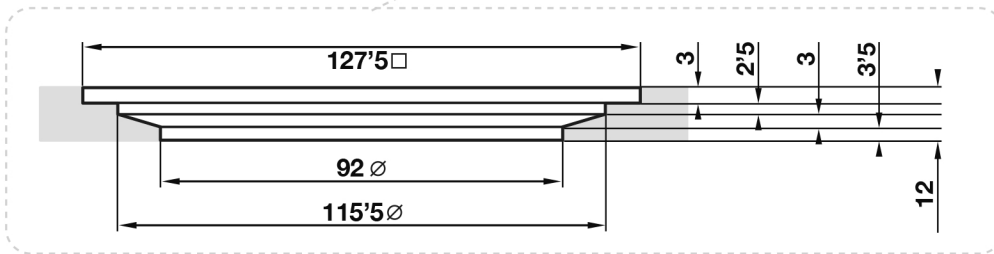

Giorgio2 Series

Square Shower Tray 1500 x 700mm

tissino

Designed to Inspire
Made to Experience