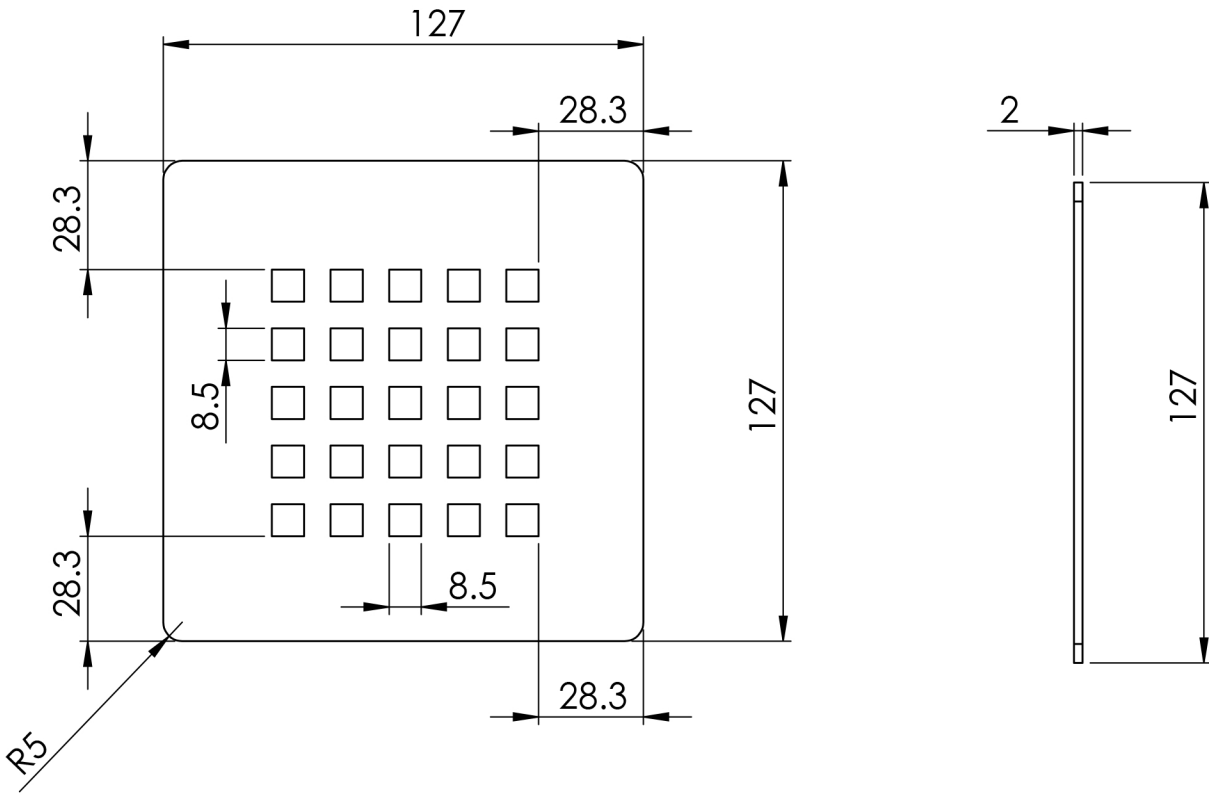

Giorgio2 Series

tissino

Designed to Inspire
Made to Experience

tissino

T 0345 582 8000
E info@tissino.co.uk
W tissino.co.uk

2 Lyncastle Road
Appleton Thorn
Warrington WA4 4SN

We reserve the right to
change this information
without prior notice