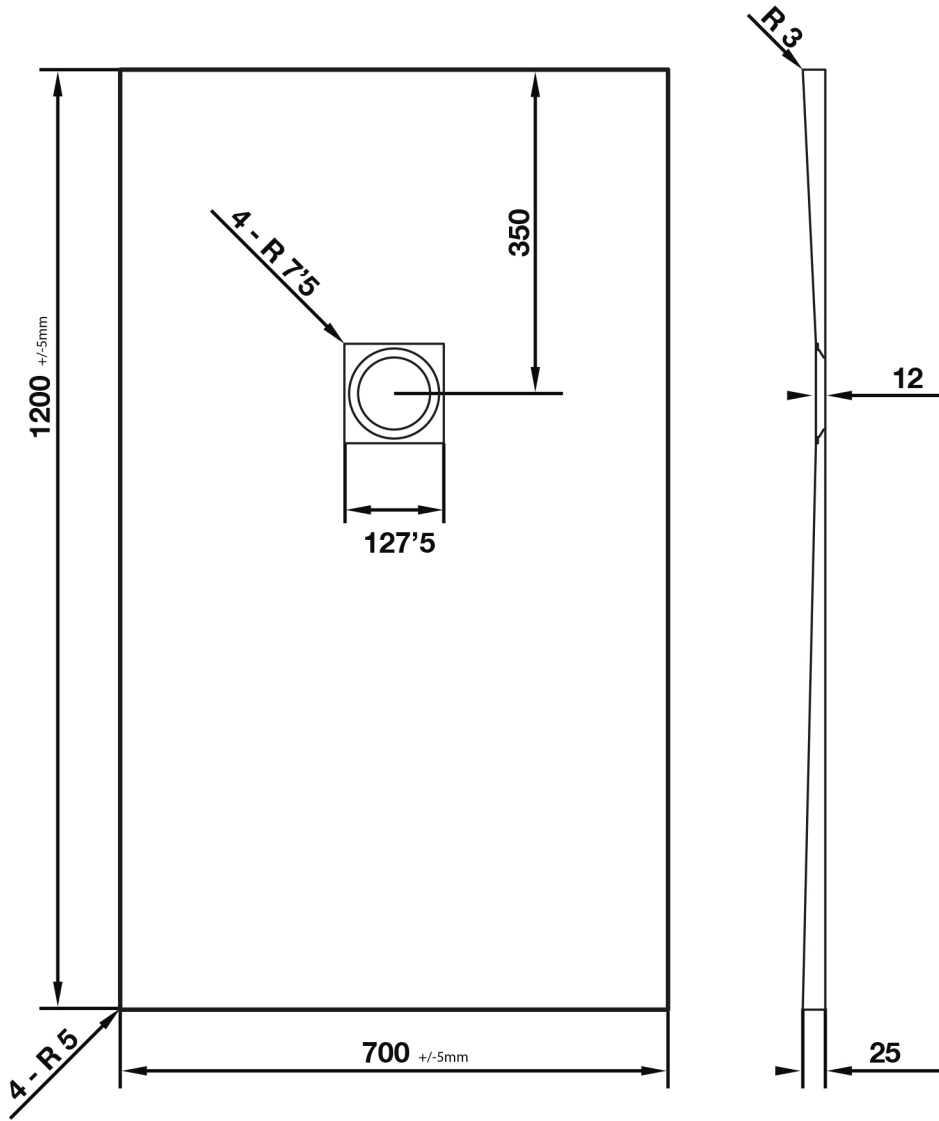

Giorgio2 Series

Rectangle Shower Tray 1200 x 700mm

tissino

Designed to Inspire
Made to Experience

Giorgio2 Series

tissino

Designed to Inspire
Made to Experience

tissino