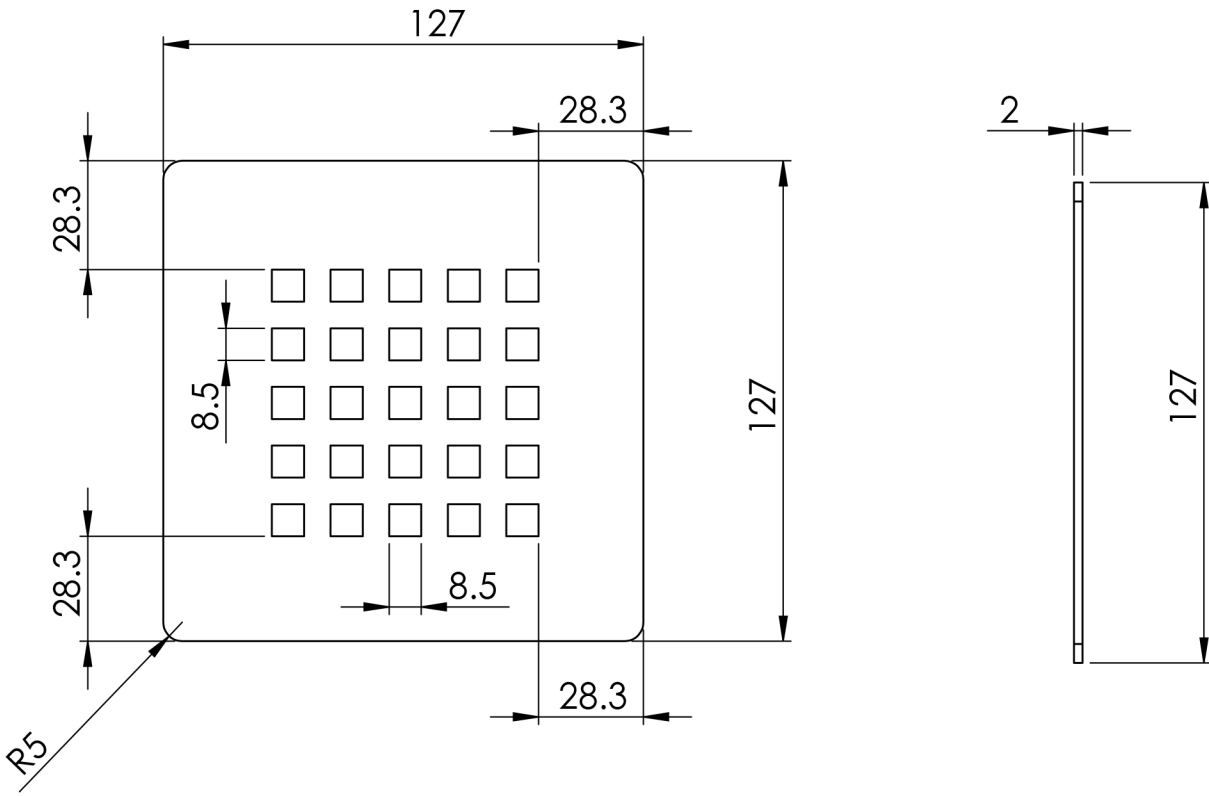

Giorgio2 Series

Rectangle Shower Tray 1200 x 700mm

tissino

Designed to Inspire
Made to Experience

Giorgio2 Series

tissino

Designed to Inspire
Made to Experience

tissino