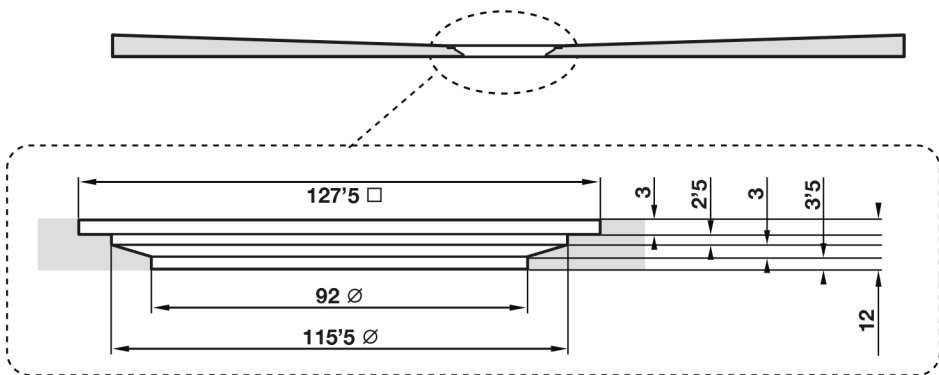

Giorgio2 Series

Rectangle Shower Tray 1200 x 700mm

tissino

Designed to Inspire
Made to Experience

Giorgio2 Series

tissino

Designed to Inspire
Made to Experience

tissino