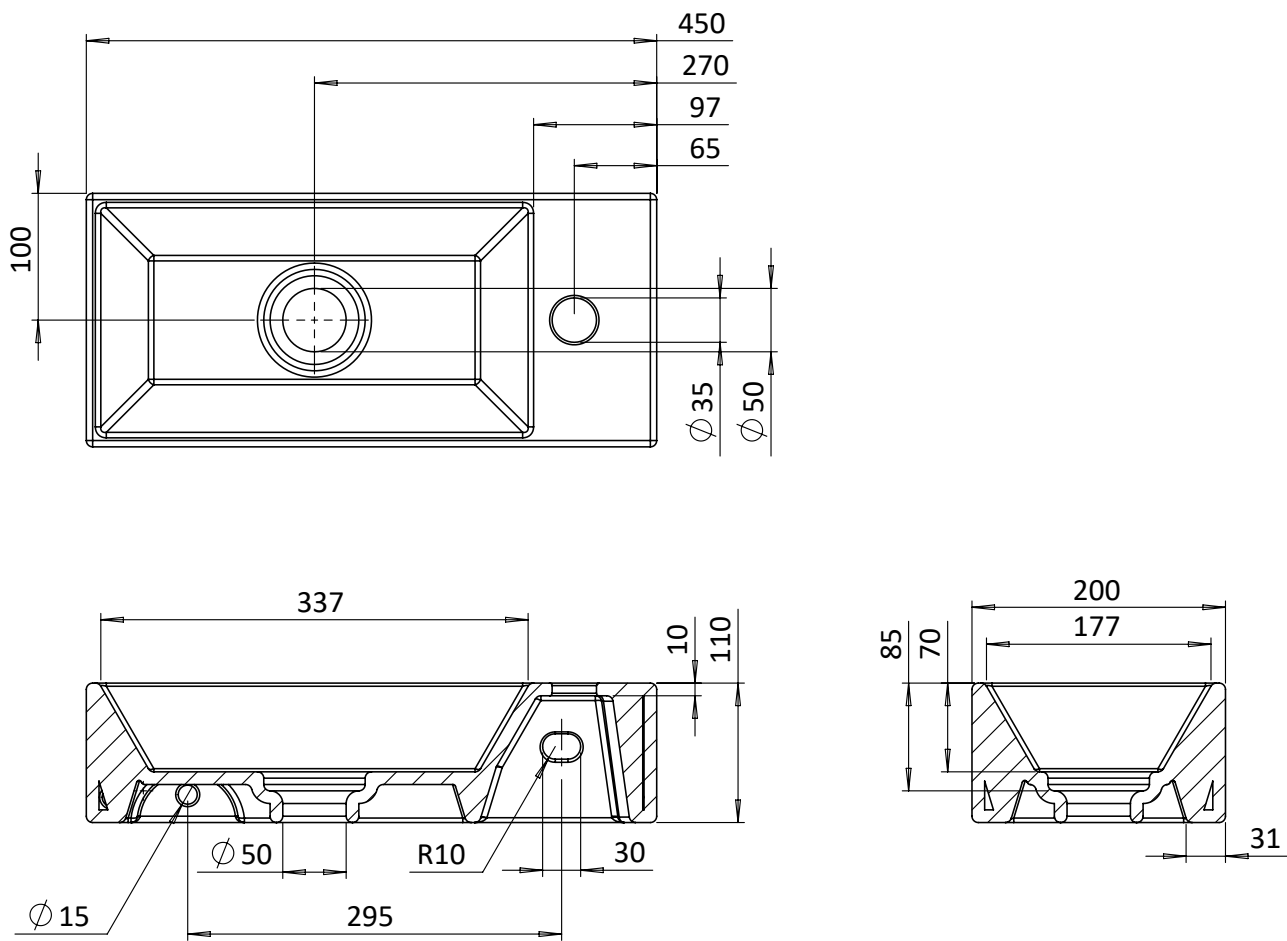

## DESCRIPTION

Beck Cloakroom Basin Including Free Flow Waste 1TH 450x200mm Green Matt

WEBSITE LINK [Click Here](#)

CATEGORY	Sanitaryware
COLOUR	Matt Green
FINISH APPLICATION	Glazed
PRIMARY MATERIAL	Fine Fire Clay
PRODUCT LENGTH MM	200
PRODUCT HEIGHT MM	110
PRODUCT WIDTH MM	450
PRODUCT BOXED WEIGHT (KG)	7.51
INSTALL TYPE	Furniture Mounted
STANDARDS	EN 14688 : 2007

TAP HOLES	1TH
FIXINGS INCLUDED	True
OVERFLOW	No
BASIN WASTE SIZE	46 mm

## TECHNICAL DIMENSIONS

Dimensions in mm unless otherwise specified.

Tolerances (per material type) apply.