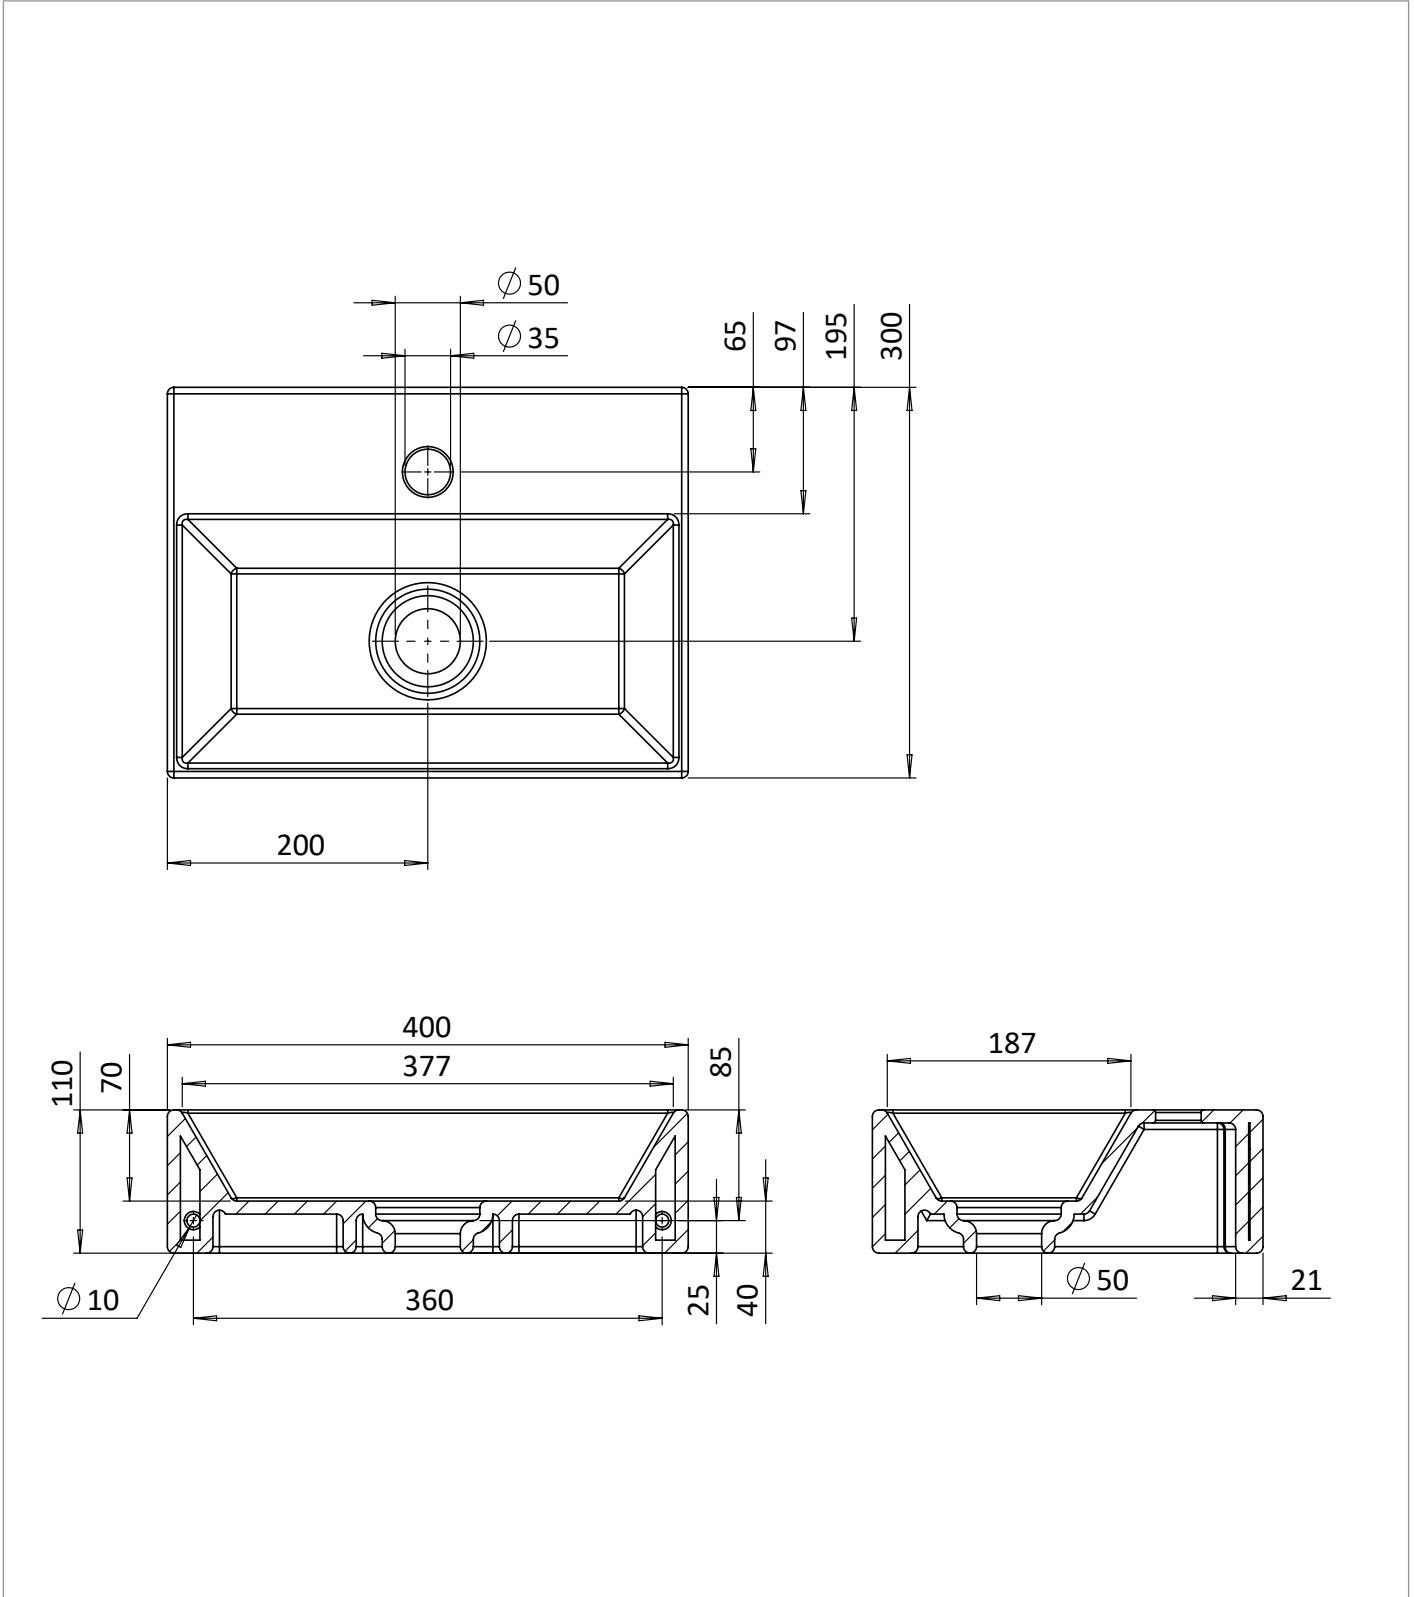

PRODUCT DATA SHEET

PRODUCT CODE

BK0401SUPM

RANGE

Counter Basins

DESCRIPTION

Beck Cloakroom Basin Including Free Flow Waste 1TH 400x300mm Pink Matt

WEBSITE LINK [Click Here](#)

CATEGORY	Sanitaryware
COLOUR	Matt Pink
FINISH APPLICATION	Glazed
PRIMARY MATERIAL	Fine Fire Clay
PRODUCT LENGTH MM	300
PRODUCT HEIGHT MM	110
PRODUCT WIDTH MM	400
PRODUCT BOXED WEIGHT (KG)	12.31
INSTALL TYPE	Furniture Mounted
STANDARDS	EN 14688 : 2007

TAP HOLES	1TH
FIXINGS INCLUDED	True
OVERFLOW	No
BASIN WASTE SIZE	46 mm

TECHNICAL DIMENSIONS

Dimensions in mm unless otherwise specified.

Tolerances (per material type) apply.

SPARES LIST

Only the parts labelled are available as spares.