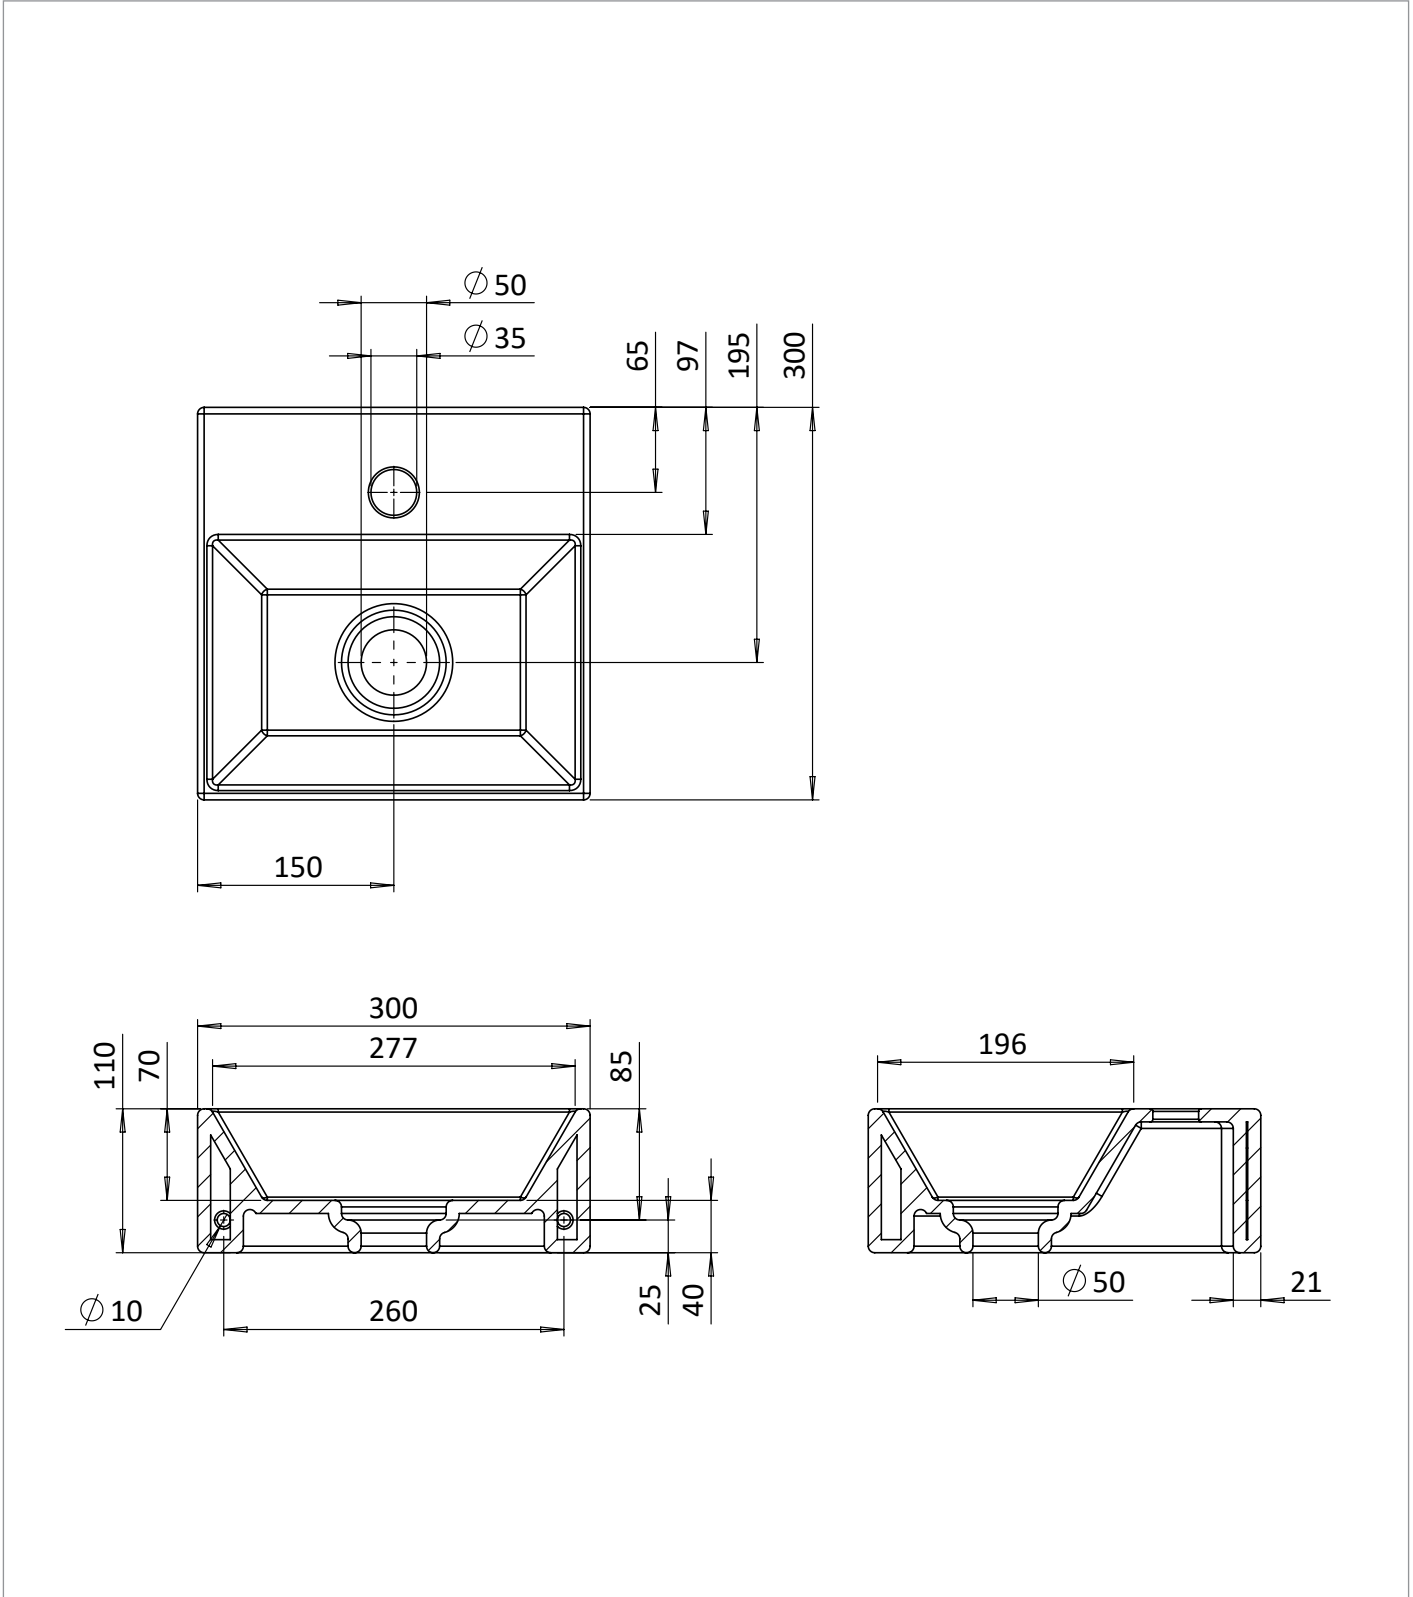

## DESCRIPTION

Beck Cloakroom Basin Including Free Flow Waste 1TH 300x300mm Pink Matt

WEBSITE LINK [Click Here](#)

CATEGORY	Sanitaryware
COLOUR	Matt Pink
FINISH APPLICATION	Glazed
PRIMARY MATERIAL	Fine Fire Clay
PRODUCT LENGTH MM	300
PRODUCT HEIGHT MM	110
PRODUCT WIDTH MM	300
PRODUCT BOXED WEIGHT (KG)	7.51
INSTALL TYPE	Furniture Mounted
STANDARDS	EN 14688 : 2007

TAP HOLES	1TH
FIXINGS INCLUDED	True
OVERFLOW	No
BASIN WASTE SIZE	45 mm

## TECHNICAL DIMENSIONS

Dimensions in mm unless otherwise specified.

Tolerances (per material type) apply.