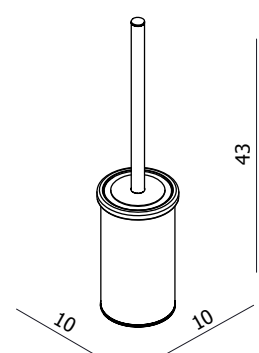

Article No.: ACTBWHCH02

Article No.: ACTBFS02

Article No.: ACTRHCH01

Version No. 14.07.2020

|   |                     |  |
|---|---------------------|--|
|  | Product             | Nano Accessory Series  |
|   | Product Description | A stylish range of accessories offering compact space saving design. |