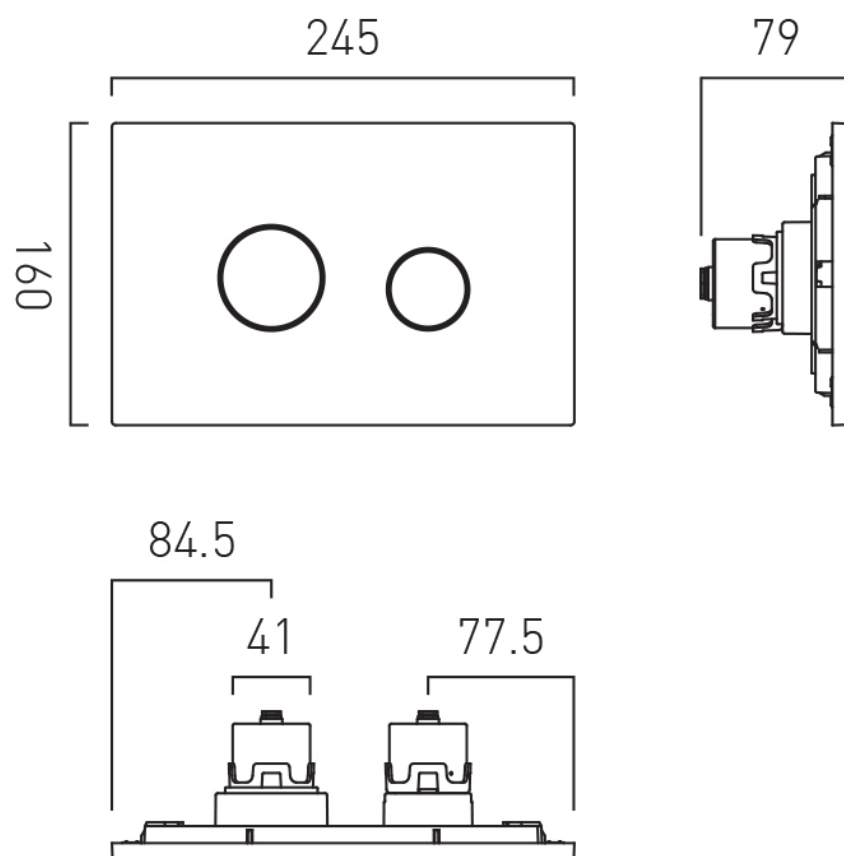

SPECIFICATION SHEET

COLLECTION: FLUSH CISTERNS AND PLATES

PRODUCT CODE: IND-195-RO-BRG

DESCRIPTION:

horizontal round dual flush trim kit
2 x pneumatic flush actuation controls
easy to use push-fit pneumatic hose connections
rectangle backplate

FINISH:

Brushed Gold

tel: 01934 744466
email: sales@vado.com
www.vado.com

where inspiration flows
taps | showering | accessories

TECHNICAL DRAWING

COLLECTION: FLUSH CISTERNS AND PLATES

PRODUCT CODE: IND-195-RO-BRG