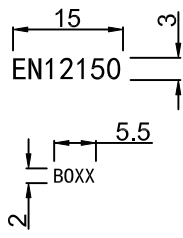

Protective Finish
Easy to clean

Lifetime Guarantee*
Peace of mind

GALLERY 8
Optional Seal

CODE	Gallery 10 Optional Seal	ADJUSTMENT	Size w x d	Height
		mm	mm	mm
GRSEAL1400X8	Clear PVC Self-adhesive	15	30 x 22	2000
<i>Supplied to be cut down during installation</i>				

M 1:1

M 1:1

Easy clean label

M 1:1

Easy clean label

M 1:1

Easy clean label

M 1:1