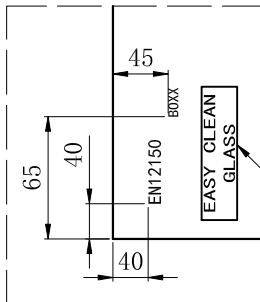

Protective Finish
Easy to clean

Lifetime Guarantee*
Peace of mind

GALLERY 8
Optional Seal

CODE	Gallery 10 Optional Seal	ADJUSTMENT	Size w x d	Height
		mm	mm	mm
GRSEAL1400X8	Clear PVC Self-adhesive	15	30 x 22	2000
<i>Supplied to be cut down during installation</i>				

M 1:1

M 1:1

Easy clean label

M 1:1

Easy clean label

M 1:1

Easy clean label

M 1:1