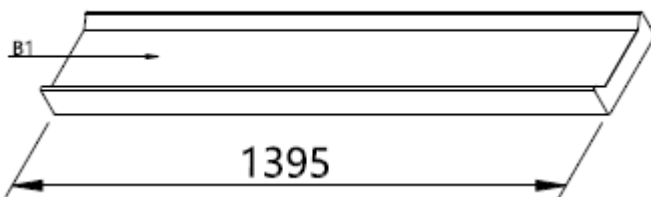

Protective Finish
Easy to clean

Lifetime Guarantee*
Peace of mind

GALLERY 8
Optional Seal

CODE	Gallery 10 Optional Seal	ADJUSTMENT	Size w x d	Height
		mm	mm	mm
GRSEAL1400X8	Clear PVC Self-adhesive	15	30 x 22	2000
<i>Supplied to be cut down during installation</i>				

M 1:1

M 1:1

Easy clean label

M 1:1

Easy clean label

M 1:1

Easy clean label

M 1:1