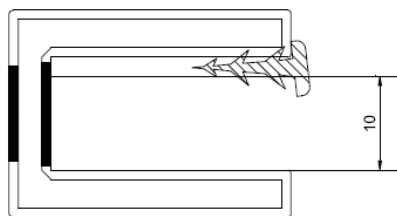

Toughened Glass
Strong and safe

Protective Finish
Easy to clean

Lifetime Guarantee*
Peace of mind