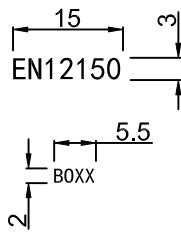

600mm long. Can support panels up to 1000mm.

T Bracing Bar

1200 x 1200mm. Can support panels up to 1000mm.

Brushed Brass

Polished Stainless

Brushed Stainless

Matt Black

Toughened Glass
Strong and safe

Protective Finish
Easy to clean

Lifetime Guarantee*
Peace of mind

GALLERY 8
Optional Seal

CODE	Gallery 10 Optional Seal	ADJUSTMENT	Size w x d	Height
		mm	mm	mm
GRSEAL1400X8	Clear PVC Self-adhesive	15	30 x 22	2000
<i>Supplied to be cut down during installation</i>				

M 1:1

M 1:1

Easy clean label

M 1:1

Easy clean label

M 1:1

Easy clean label

M 1:1