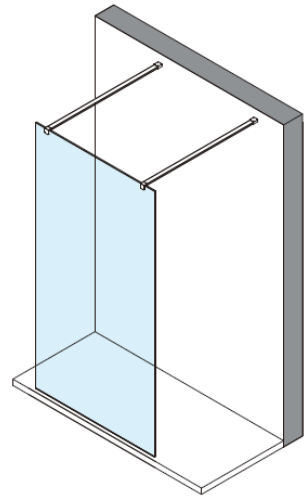

Measurements in millimetres mm

Information updated April 2022

Tel 0345 873 8840

crosswater[™]

GALLERY 8

10mm Toughened Safety Glass Fixed Walk In Panels & Wall Profiles

Toughened Glass
Strong and safe

Protective Finish
Easy to clean

Lifetime Guarantee
Peace of mind

BS EN 14428

CODE 8mm	A	B	Adjustment with Wall profile
	mm	mm	mm
GR030008CF	255	1997	15
GR040008CF	355	1997	15
GR050008CF	455	1997	15
GR060008CF+	555	1997	15
GR070008CF+	655	1997	15
GR076008CF+	715	1997	15
GR080008CF+	755	1997	15
GR090008F+	855	1997	15
GR10008CF+	955	1997	15
GR11008CF+	1055	1997	15
GR12008CF+	1155	1997	15
GR14008CF+	1355	1997	15

Maximum width of glass without bracing support 500mm

CODE	Gallery 10 Wall Profile	ADJUSTMENT	Size w x d	Height
	Colour	mm	mm	mm
GRPROFILEF	Brushed Brass	15	30 x 22	2000
GRPROFILEMB	Matt Black	15	30 x 22	2000
GRPROFILEPSS	Polished Stainless Steel	15	30 x 22	2000
GRPROFILEV	Brushed Stainless Steel	15	30 x 22	2000