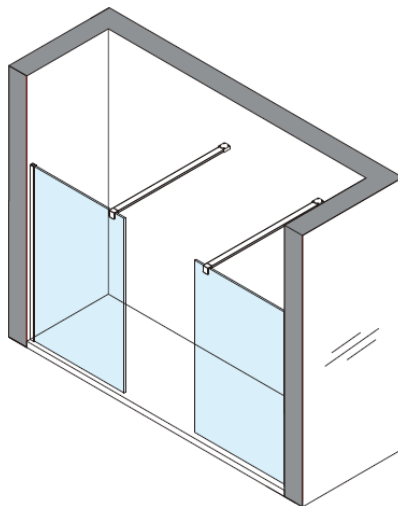

Measurements in millimetres mm

Information updated April 2022

Tel 0345 873 8840

crosswater[™]

GALLERY 8

10mm Toughened Safety Glass Fixed Walk In Panels & Wall Profiles

Toughened Glass
Strong and safe

Protective Finish
Easy to clean

Lifetime Guarantee
Peace of mind

BS EN 14428

CODE 8mm	A	B	Adjustment with Wall profile
	mm	mm	mm
GR030008CF	255	1997	15
GR040008CF	355	1997	15
GR050008CF	455	1997	15
GR060008CF+	555	1997	15
GR070008CF+	655	1997	15
GR076008CF+	715	1997	15
GR080008CF+	755	1997	15
GR090008F+	855	1997	15
GR10008CF+	955	1997	15
GR11008CF+	1055	1997	15
GR12008CF+	1155	1997	15
GR14008CF+	1355	1997	15

Maximum width of glass without bracing support 500mm

CODE	Gallery 10 Wall Profile	ADJUSTMENT	Size w x d	Height
	Colour	mm	mm	mm
GRPROFILEF	Brushed Brass	15	30 x 22	2000
GRPROFILEMB	Matt Black	15	30 x 22	2000
GRPROFILEPSS	Polished Stainless Steel	15	30 x 22	2000
GRPROFILEV	Brushed Stainless Steel	15	30 x 22	2000