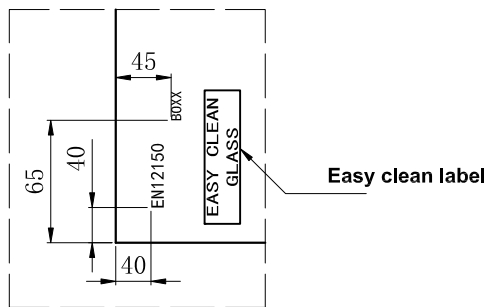

Protective Finish
Easy to clean

Lifetime Guarantee*
Peace of mind

GALLERY 8
Optional Seal

CODE	Gallery 10 Optional Seal	ADJUSTMENT	Size w x d	Height
		mm	mm	mm
GRSEAL1400X8	Clear PVC Self-adhesive	15	30 x 22	2000
<i>Supplied to be cut down during installation</i>				

M 1:1

M 1:1

Easy clean label

M 1:1

Easy clean label

M 1:1

Easy clean label

M 1:1