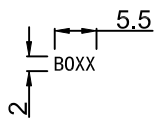

Protective Finish
Easy to clean

Lifetime Guarantee*
Peace of mind

GALLERY 8
Optional Seal

CODE	Gallery 10 Optional Seal	ADJUSTMENT	Size w x d	Height
		mm	mm	mm
GRSEAL1400X8	Clear PVC Self-adhesive	15	30 x 22	2000
<i>Supplied to be cut down during installation</i>				

M 1:1

M 1:1

Easy clean label

M 1:1

Easy clean label

M 1:1

Easy clean label

M 1:1