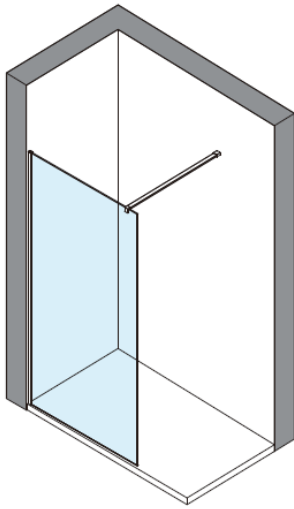

Measurements in millimetres mm

Information updated April 2022

Tel 0345 873 8840

crosswater[™]

GALLERY 8

10mm Toughened Safety Glass Fixed Walk In Panels & Wall Profiles

Toughened Glass
Strong and safe

Protective Finish
Easy to clean

Lifetime Guarantee
Peace of mind

BS EN 14428

CODE 8mm	A	B	Adjustment with Wall profile
	mm	mm	mm
GR030008CF	255	1997	15
GR040008CF	355	1997	15
GR050008CF	455	1997	15
GR060008CF+	555	1997	15
GR070008CF+	655	1997	15
GR076008CF+	715	1997	15
GR080008CF+	755	1997	15
GR090008F+	855	1997	15
GR10008CF+	955	1997	15
GR11008CF+	1055	1997	15
GR12008CF+	1155	1997	15
GR14008CF+	1355	1997	15

Maximum width of glass without bracing support 500mm

CODE	Gallery 10 Wall Profile	ADJUSTMENT	Size w x d	Height
	Colour	mm	mm	mm
GRPROFILEF	Brushed Brass	15	30 x 22	2000
GRPROFILEMB	Matt Black	15	30 x 22	2000
GRPROFILEPSS	Polished Stainless Steel	15	30 x 22	2000
GRPROFILEV	Brushed Stainless Steel	15	30 x 22	2000