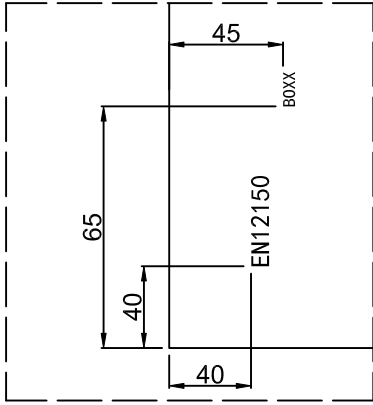

Protective Finish
Easy to clean

Lifetime Guarantee*
Peace of mind

GALLERY 8
Optional Seal

CODE	Gallery 10 Optional Seal	ADJUSTMENT	Size w x d	Height
		mm	mm	mm
GRSEAL1400X8	Clear PVC Self-adhesive	15	30 x 22	2000
<i>Supplied to be cut down during installation</i>				