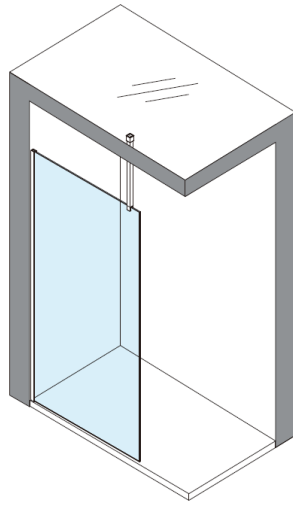

Measurements in millimetres mm

Information updated April 2022

Tel 0345 873 8840

crosswater[™]

GALLERY 8

10mm Toughened Safety Glass Fixed Walk In Panels & Wall Profiles

Toughened Glass
Strong and safe

Protective Finish
Easy to clean

Lifetime Guarantee
Peace of mind

BS EN 14428

CODE 8mm	A	B	Adjustment with Wall profile
	mm	mm	mm
GR030008CF	255	1997	15
GR040008CF	355	1997	15
GR050008CF	455	1997	15
GR060008CF+	555	1997	15
GR070008CF+	655	1997	15
GR076008CF+	715	1997	15
GR080008CF+	755	1997	15
GR090008F+	855	1997	15
GR10008CF+	955	1997	15
GR11008CF+	1055	1997	15
GR12008CF+	1155	1997	15
GR14008CF+	1355	1997	15

Maximum width of glass without bracing support 500mm

CODE	Gallery 10 Wall Profile	ADJUSTMENT	Size w x d	Height
	Colour	mm	mm	mm
GRPROFILEF	Brushed Brass	15	30 x 22	2000
GRPROFILEMB	Matt Black	15	30 x 22	2000
GRPROFILEPSS	Polished Stainless Steel	15	30 x 22	2000
GRPROFILEV	Brushed Stainless Steel	15	30 x 22	2000