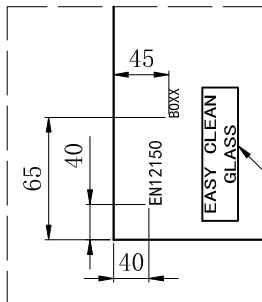

Protective Finish
Easy to clean

Lifetime Guarantee*
Peace of mind

GALLERY 8
Optional Seal

CODE	Gallery 10 Optional Seal	ADJUSTMENT	Size w x d	Height
		mm	mm	mm
GRSEAL1400X8	Clear PVC Self-adhesive	15	30 x 22	2000
<i>Supplied to be cut down during installation</i>				

M 1:1

M 1:1

Easy clean label

M 1:1

Easy clean label

M 1:1

Easy clean label

M 1:1