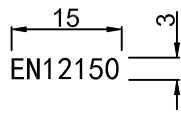

Protective Finish
Easy to clean

Lifetime Guarantee*
Peace of mind

GALLERY 8
Optional Seal

CODE	Gallery 10 Optional Seal	ADJUSTMENT	Size w x d	Height
		mm	mm	mm
GRSEAL1400X8	Clear PVC Self-adhesive	15	30 x 22	2000
<i>Supplied to be cut down during installation</i>				