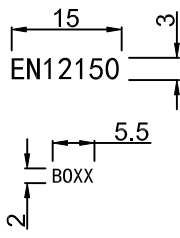

Protective Finish
Easy to clean

Lifetime Guarantee*
Peace of mind

GALLERY 8
Optional Seal

CODE	Gallery 10 Optional Seal	ADJUSTMENT	Size w x d	Height
		mm	mm	mm
GRSEAL1400X8	Clear PVC Self-adhesive	15	30 x 22	2000
<i>Supplied to be cut down during installation</i>				

M 1:1

M 1:1

Easy clean label

M 1:1

Easy clean label

M 1:1

Easy clean label

M 1:1