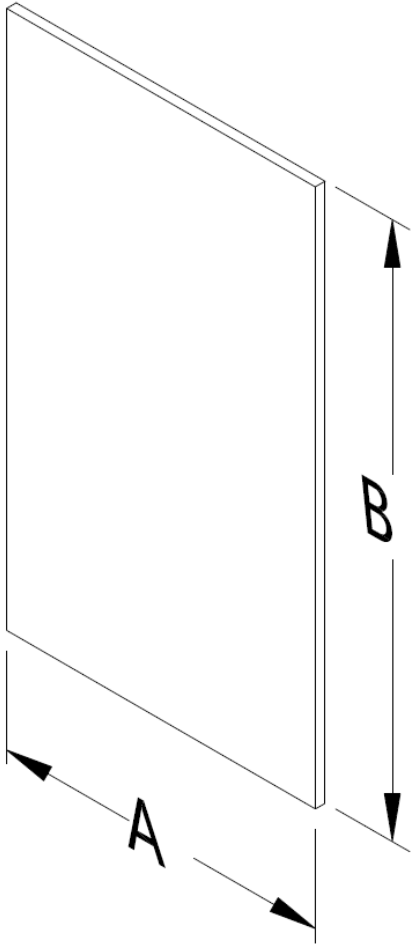

CODE 8mm	A	B	Adjustment with Wall profile
	mm	mm	mm
GR030008CF	255	1997	15
GR040008CF	355	1997	15
GR050008CF	455	1997	15
GR060008CF+	555	1997	15
GR070008CF+	655	1997	15
GR076008CF+	715	1997	15
GR080008CF+	755	1997	15
GR090008F+	855	1997	15
GR10008CF+	955	1997	15
GR11008CF+	1055	1997	15
GR12008CF+	1155	1997	15
GR14008CF+	1355	1997	15

Maximum width of glass without bracing support 500mm