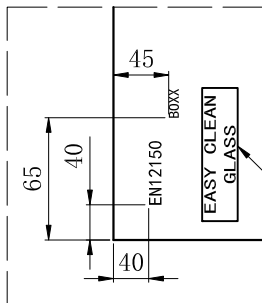

600mm long. Can support panels up to 1000mm.

T Bracing Bar

1200 x 1200mm. Can support panels up to 1000mm.

Brushed Brass

Polished Stainless

Brushed Stainless

Matt Black

Toughened Glass
Strong and safe

Protective Finish
Easy to clean

Lifetime Guarantee*
Peace of mind

GALLERY 8
Optional Seal

CODE	Gallery 10 Optional Seal	ADJUSTMENT	Size w x d	Height
		mm	mm	mm
GRSEAL1400X8	Clear PVC Self-adhesive	15	30 x 22	2000
<i>Supplied to be cut down during installation</i>				

M 1:1

M 1:1

Easy clean label

M 1:1

Easy clean label

M 1:1

Easy clean label

M 1:1