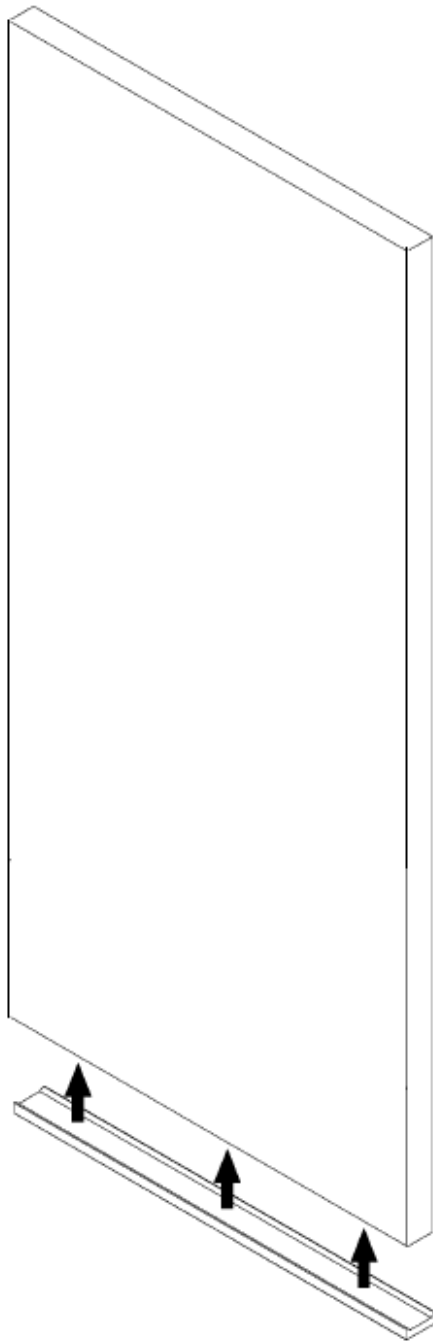

GALLERY 8
Optional Seal

CODE	Gallery 10 Optional Seal	ADJUSTMENT	Size w x d	Height
		mm	mm	mm
GRSEAL1400X8	Clear PVC Self-adhesive	15	30 x 22	2000
<i>Supplied to be cut down during installation</i>