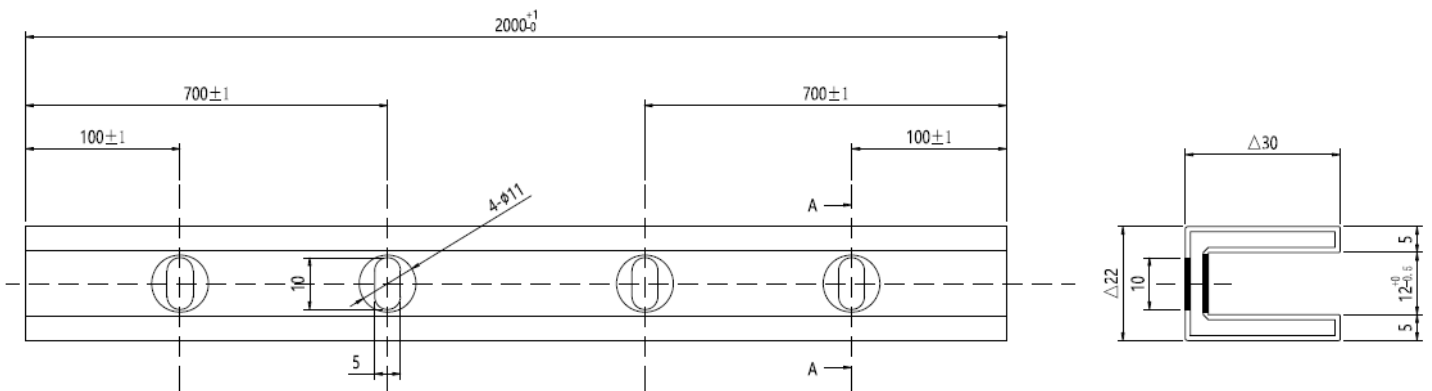

C 1		Wall profile cap	x1
C 2		Wall plug	x4
C 3		4x30mm screw	x4
C 4		Wall profile	x1
C 5		10mm Wall profile seal	x1
C 6		8mm Wall profile seal	x1
C 7		Wedge gasket tool	x1