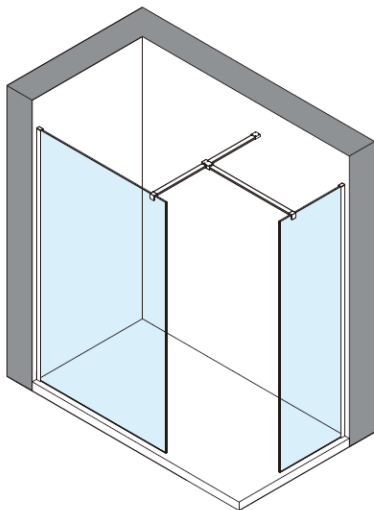

Measurements in millimetres mm

Information updated April 2022

Tel 0345 873 8840

crosswater[™]

GALLERY 8

10mm Toughened Safety Glass Fixed Walk In Panels & Wall Profiles

Toughened Glass
Strong and safe

Protective Finish
Easy to clean

Lifetime Guarantee
Peace of mind

BS EN 14428

CODE 8mm	A	B	Adjustment with Wall profile
	mm	mm	mm
GR030008CF	255	1997	15
GR040008CF	355	1997	15
GR050008CF	455	1997	15
GR060008CF+	555	1997	15
GR070008CF+	655	1997	15
GR076008CF+	715	1997	15
GR080008CF+	755	1997	15
GR090008F+	855	1997	15
GR10008CF+	955	1997	15
GR11008CF+	1055	1997	15
GR12008CF+	1155	1997	15
GR14008CF+	1355	1997	15

Maximum width of glass without bracing support 500mm

CODE	Gallery 10 Wall Profile	ADJUSTMENT	Size w x d	Height
	Colour	mm	mm	mm
GRPROFILEF	Brushed Brass	15	30 x 22	2000
GRPROFILEMB	Matt Black	15	30 x 22	2000
GRPROFILEPSS	Polished Stainless Steel	15	30 x 22	2000
GRPROFILEV	Brushed Stainless Steel	15	30 x 22	2000