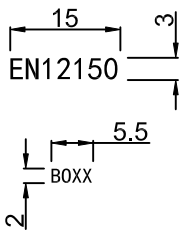

Protective Finish
Easy to clean

Lifetime Guarantee*
Peace of mind

GALLERY 8
Optional Seal

CODE	Gallery 10 Optional Seal	ADJUSTMENT	Size w x d	Height
		mm	mm	mm
GRSEAL1400X8	Clear PVC Self-adhesive	15	30 x 22	2000
<i>Supplied to be cut down during installation</i>				

M 1:1

M 1:1

Easy clean label

M 1:1

Easy clean label

M 1:1

Easy clean label

M 1:1