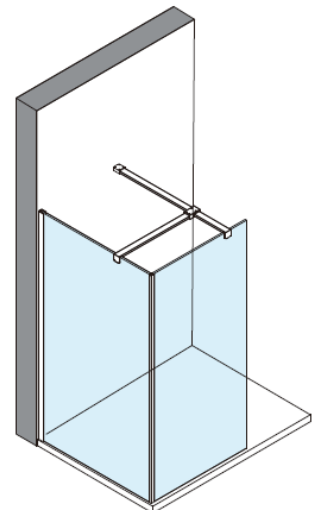

Measurements in millimetres mm

Information updated April 2022

Tel 0345 873 8840

crosswater[™]

GALLERY 8

10mm Toughened Safety Glass Fixed Walk In Panels & Wall Profiles

Toughened Glass
Strong and safe

Protective Finish
Easy to clean

Lifetime Guarantee
Peace of mind

BS EN 14428

CODE 8mm	A	B	Adjustment with Wall profile
	mm	mm	mm
GR030008CF	255	1997	15
GR040008CF	355	1997	15
GR050008CF	455	1997	15
GR060008CF+	555	1997	15
GR070008CF+	655	1997	15
GR076008CF+	715	1997	15
GR080008CF+	755	1997	15
GR090008F+	855	1997	15
GR10008CF+	955	1997	15
GR11008CF+	1055	1997	15
GR12008CF+	1155	1997	15
GR14008CF+	1355	1997	15

Maximum width of glass without bracing support 500mm

CODE	Gallery 10 Wall Profile	ADJUSTMENT	Size w x d	Height
	Colour	mm	mm	mm
GRPROFILEF	Brushed Brass	15	30 x 22	2000
GRPROFILEMB	Matt Black	15	30 x 22	2000
GRPROFILEPSS	Polished Stainless Steel	15	30 x 22	2000
GRPROFILEV	Brushed Stainless Steel	15	30 x 22	2000