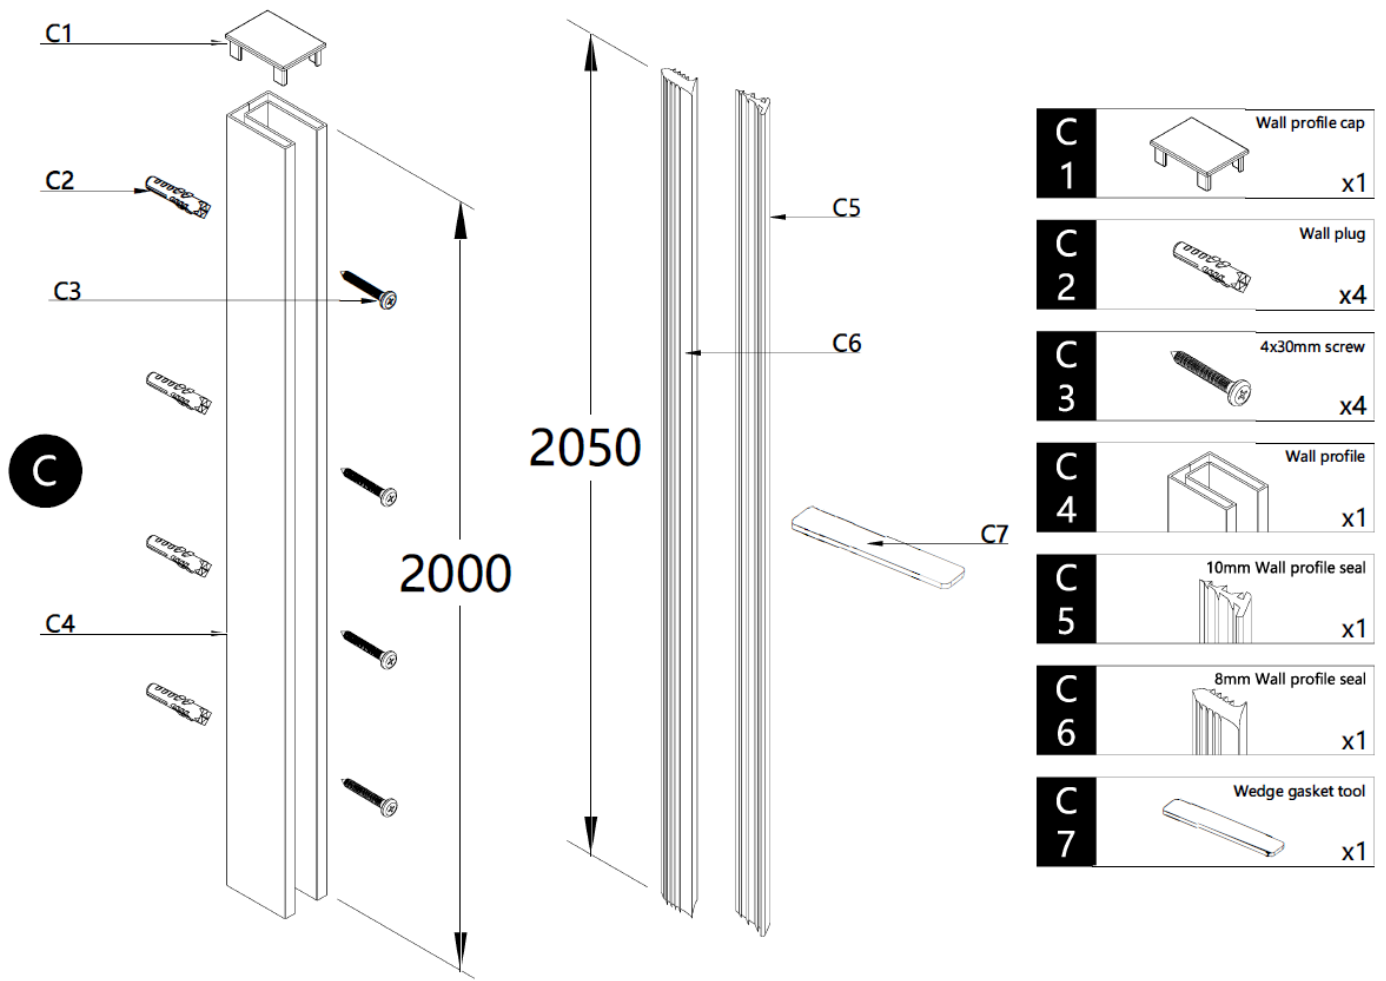

C 1		Wall profile cap	x1
C 2		Wall plug	x4
C 3		4x30mm screw	x4
C 4		Wall profile	x1
C 5		10mm Wall profile seal	x1
C 6		8mm Wall profile seal	x1
C 7		Wedge gasket tool	x1