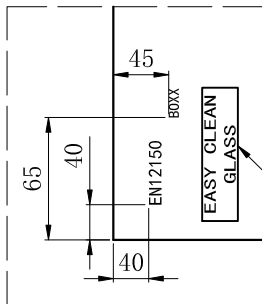

Easy clean label