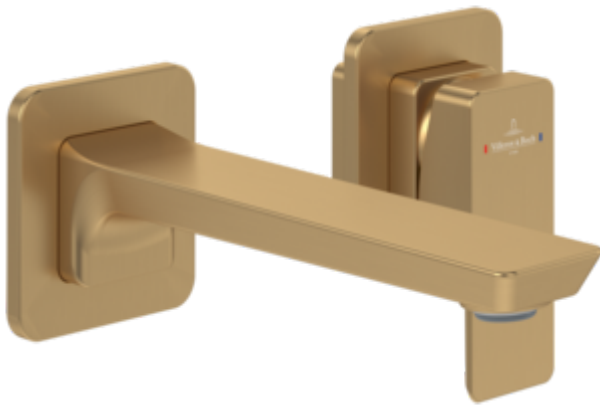

## BASIN MIXERS SUBWAY 3.0

### PRODUCT INFORMATION

Article title	Villeroy & Boch Subway 3.0 Single-lever basin mixer without waste, Brushed Gold
Article number	TVW11200700076
Assembly / Assembly type	wall-mounted
Scope of delivery	1 x tap fitting , 1 x fastening 1 x installation instructions
Length in mm	215
Width in mm	225
Height in mm	115
Collection	Subway 3.0
Weight in kg	2.01
Material	Brass
Surface	matt
Colour name	Brushed Gold
EAN number	4062373800492
Model number	TVW112007000
Air plus	An aerator enriches the water with air for a particularly soft, water-saving jet
Easy clean	Longer service life: optimum limescale removal by simply rubbing nozzles and aerators clean
Aqua smart	Sustainable, limited water flow: saving water without sacrificing on performance
Tap smartpressure	Constant water flow rate for washbasin mixers regardless of pressure fluctuations in the piping system
Length of spout in mm	194
Material	Brass
Volume	7,849
Angle jet regulator	4
Cartridge	Cartridge with ceramic discs
Swivel aerator	Yes
Thermostat	No
Cool Tap	No
Spray types	Comfort flow

### COLOURS

Colour	Description	Article number	EAN	
	Brushed Gold	TVW11200700076	4062373800492	583 GBP