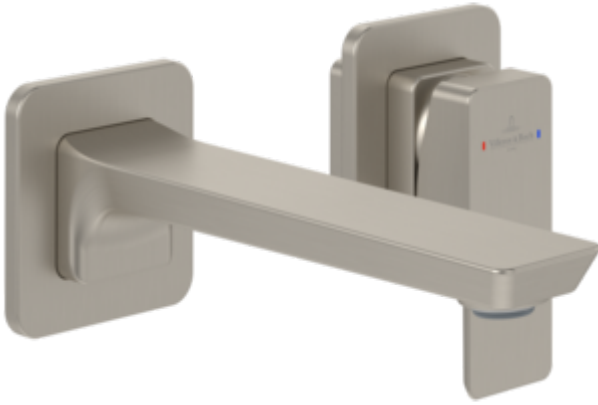

BASIN MIXERS SUBWAY 3.0

PRODUCT INFORMATION

Article title	Villeroy & Boch Subway 3.0 Single-lever basin mixer without waste, Brushed Nickel Matt
Article number	TVW11200700064
Assembly / Assembly type	wall-mounted
Scope of delivery	1 x tap fitting , 1 x fastening 1 x installation instructions
Length in mm	215
Width in mm	225
Height in mm	115
Collection	Subway 3.0
Weight in kg	2.102
Material	Brass
Surface	matt
Colour name	Brushed Nickel Matt
EAN number	4062373800508
Model number	TVW112007000
Air plus	An aerator enriches the water with air for a particularly soft, water-saving jet
Easy clean	Longer service life: optimum limescale removal by simply rubbing nozzles and aerators clean
Aqua smart	Sustainable, limited water flow: saving water without sacrificing on performance
Tap smartpressure	Constant water flow rate for washbasin mixers regardless of pressure fluctuations in the piping system
Length of spout in mm	194
Material	Brass
Volume	7,849
Angle jet regulator	4
Cartridge	Cartridge with ceramic discs
Swivel aerator	Yes
Thermostat	No
Cool Tap	No
Spray types	Comfort flow

COLOURS

Colour	Description	Article number	EAN	
	Brushed Nickel Matt	TVW11200700064	4062373800508	583 GBP

BASIN MIXERS SUBWAY 3.0

CHARACTERISTICS

An aerator enriches the water with air for a particularly soft, water-saving jet

Constant water flow rate for washbasin mixers regardless of pressure fluctuations in the piping system

Sustainable, limited water flow: saving water without sacrificing on performance

Longer service life: optimum limescale removal by simply rubbing nozzles and aerators clean