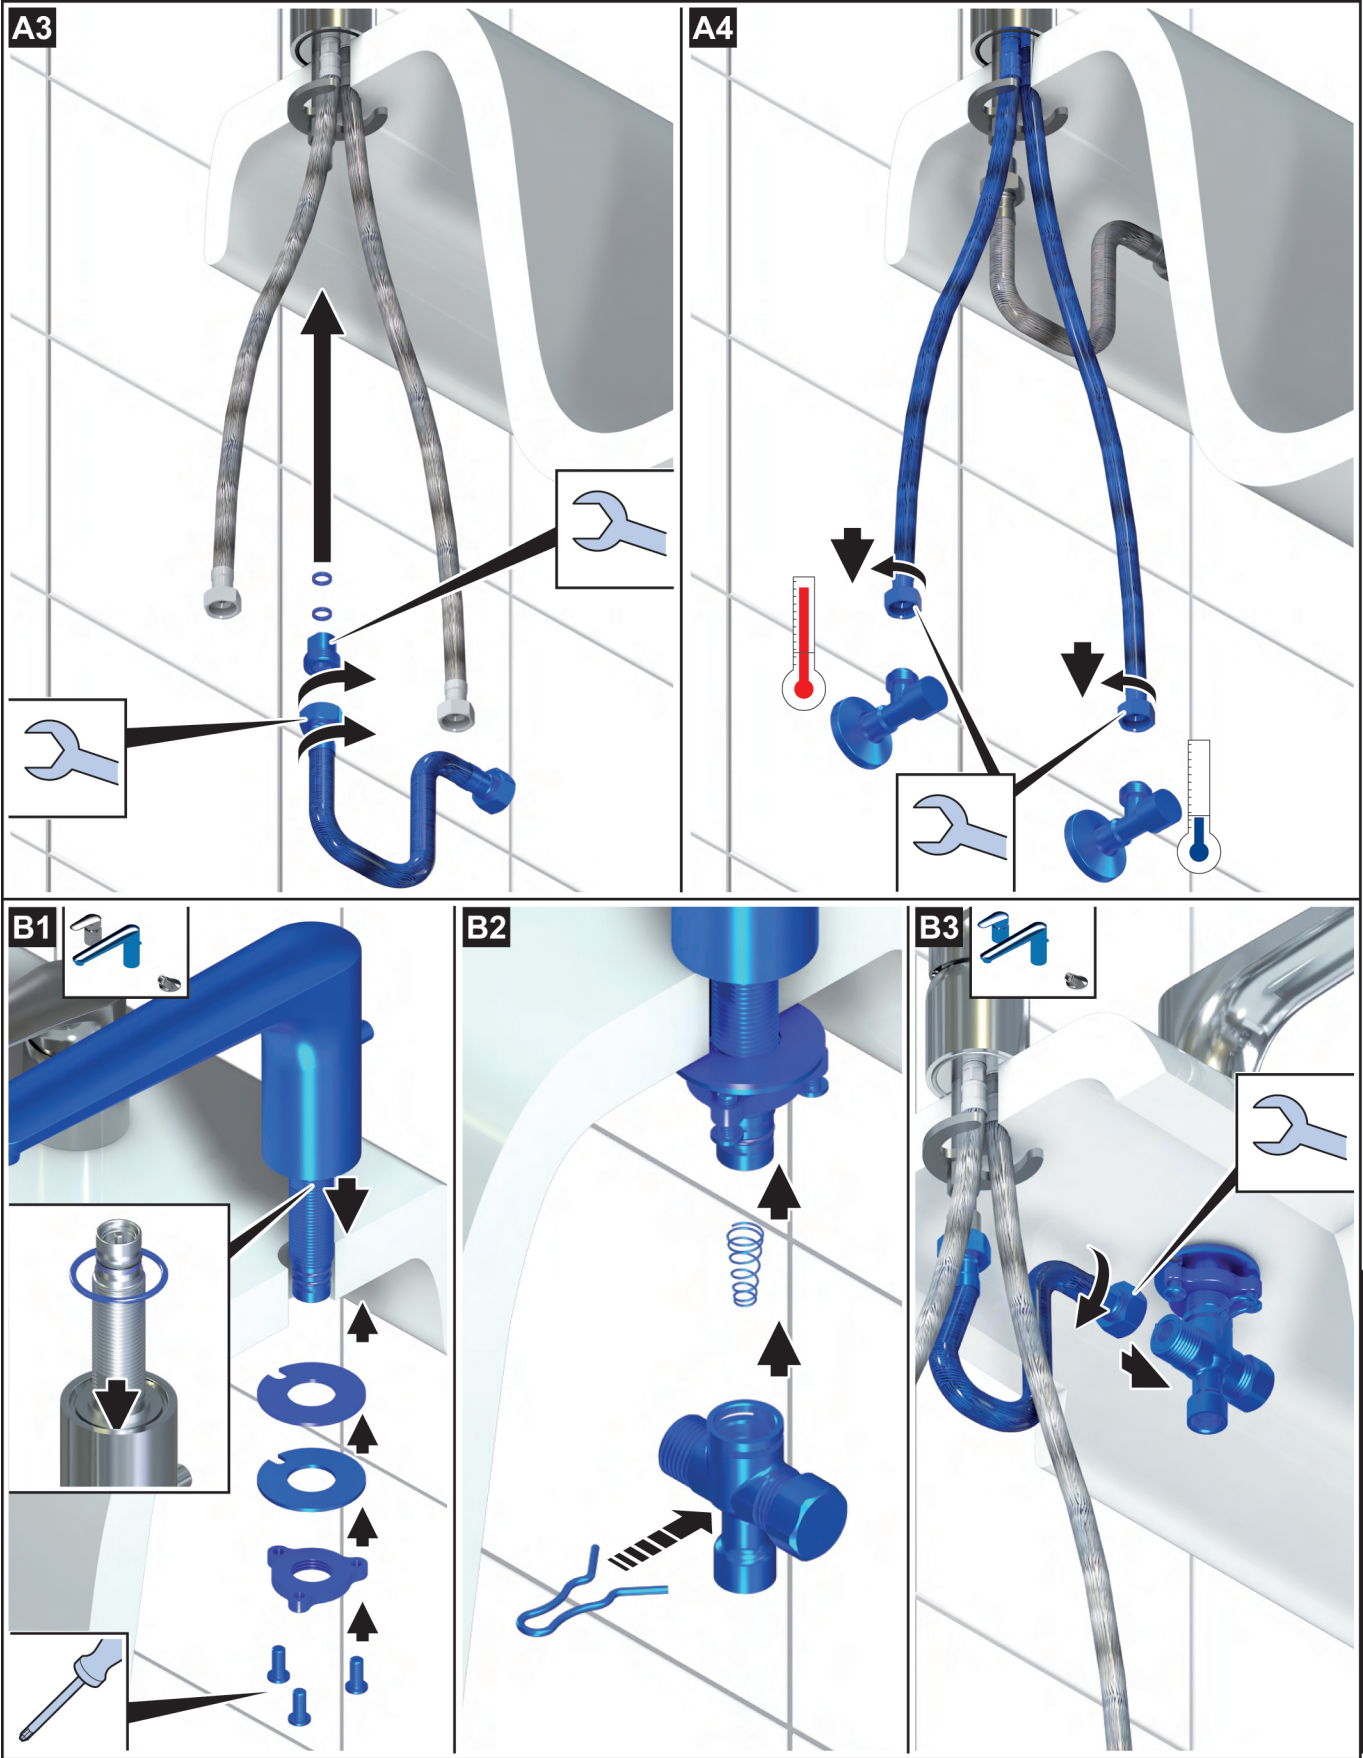

i 1

1. 

2. m.villeroy-boch.com

Ø 35 mm
 Ø 1³/₈ in

VILLEROY & BOCH

GERMANY

*Villeroy & Boch AG
Bathroom and Wellness Division
Headquarters
66693 Mettlach
Germany*

Tel: +49 (0) 68 64 / 81 0