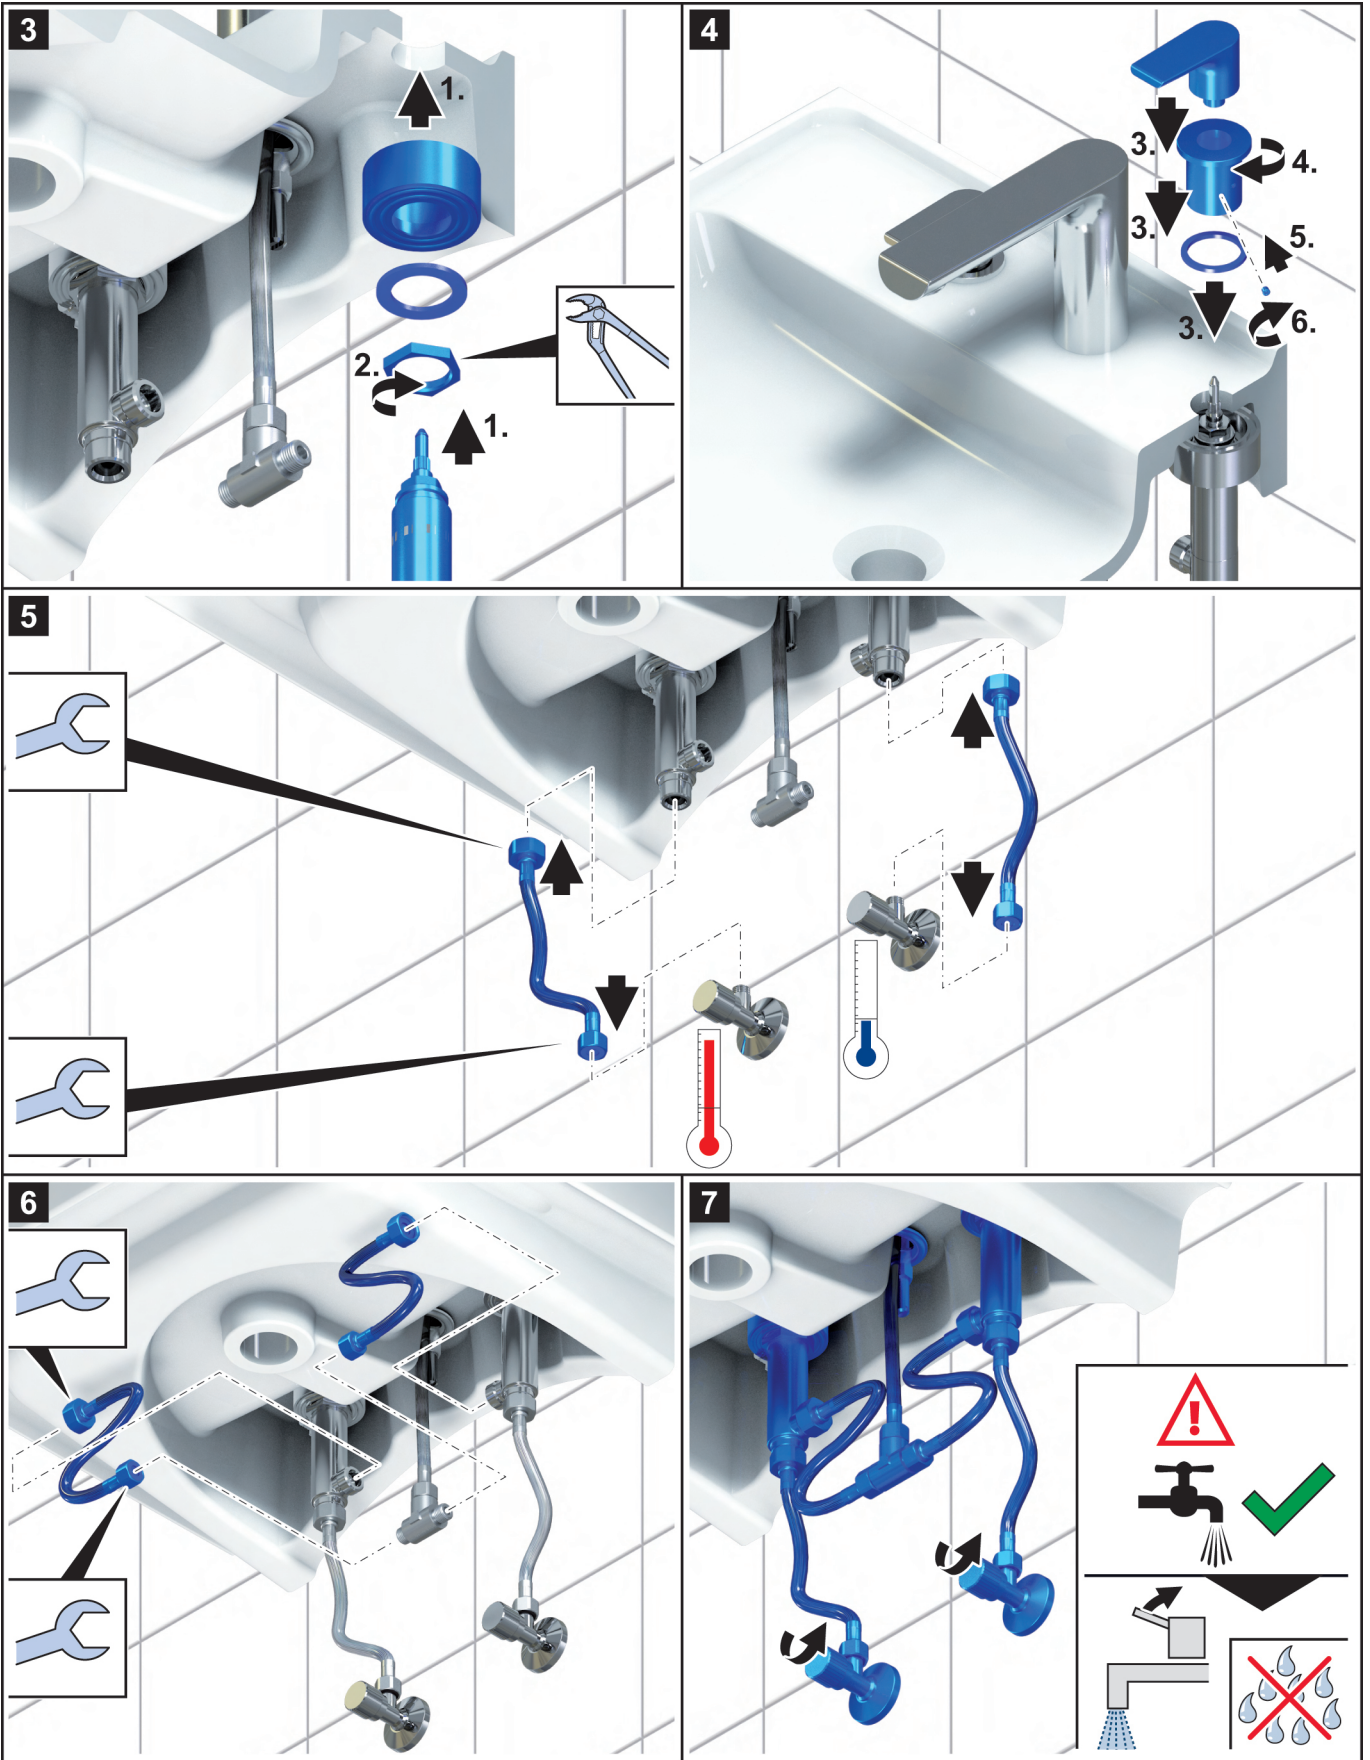

i 1

1. 

2. m.villeroy-boch.com

Ø 35 mm
 Ø 1³/₈ in

VILLEROY & BOCH

GERMANY

*Villeroy & Boch AG
Bathroom and Wellness Division
Headquarters
66693 Mettlach
Germany*

Tel: +49 (0) 68 64 / 81 0