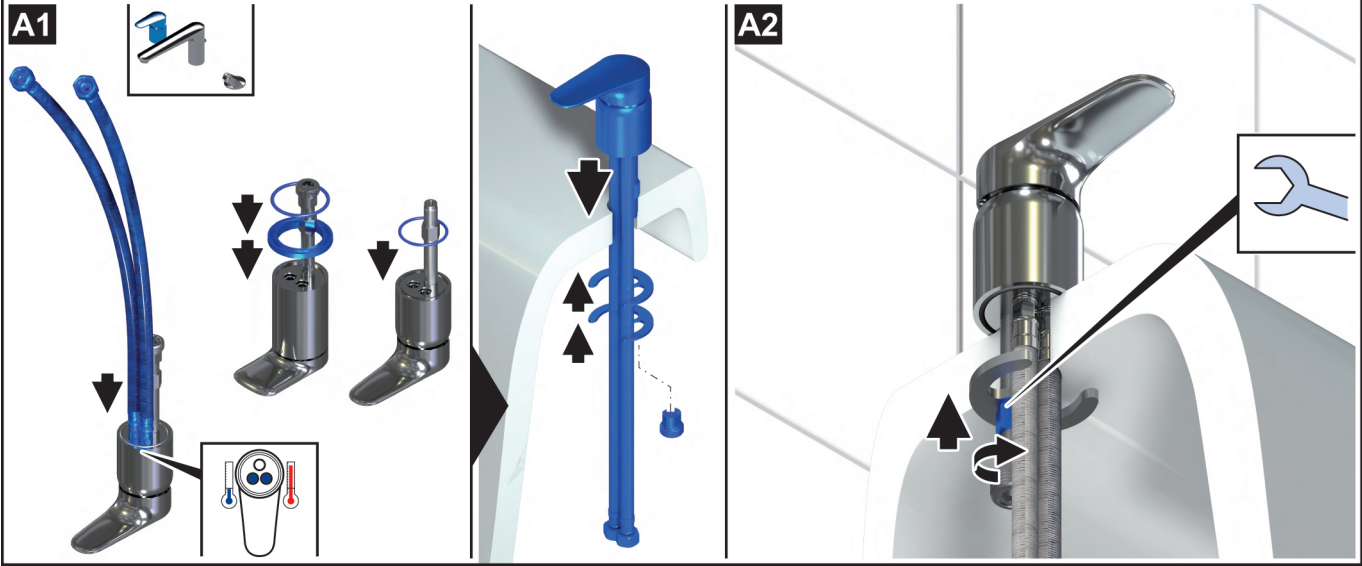

i 1

1. 

2. m.villeroy-boch.com

Ø 35 mm
 Ø 1³/₈ in

VILLEROY & BOCH

GERMANY

*Villeroy & Boch AG
Bathroom and Wellness Division
Headquarters
66693 Mettlach
Germany*

Tel: +49 (0) 68 64 / 81 0