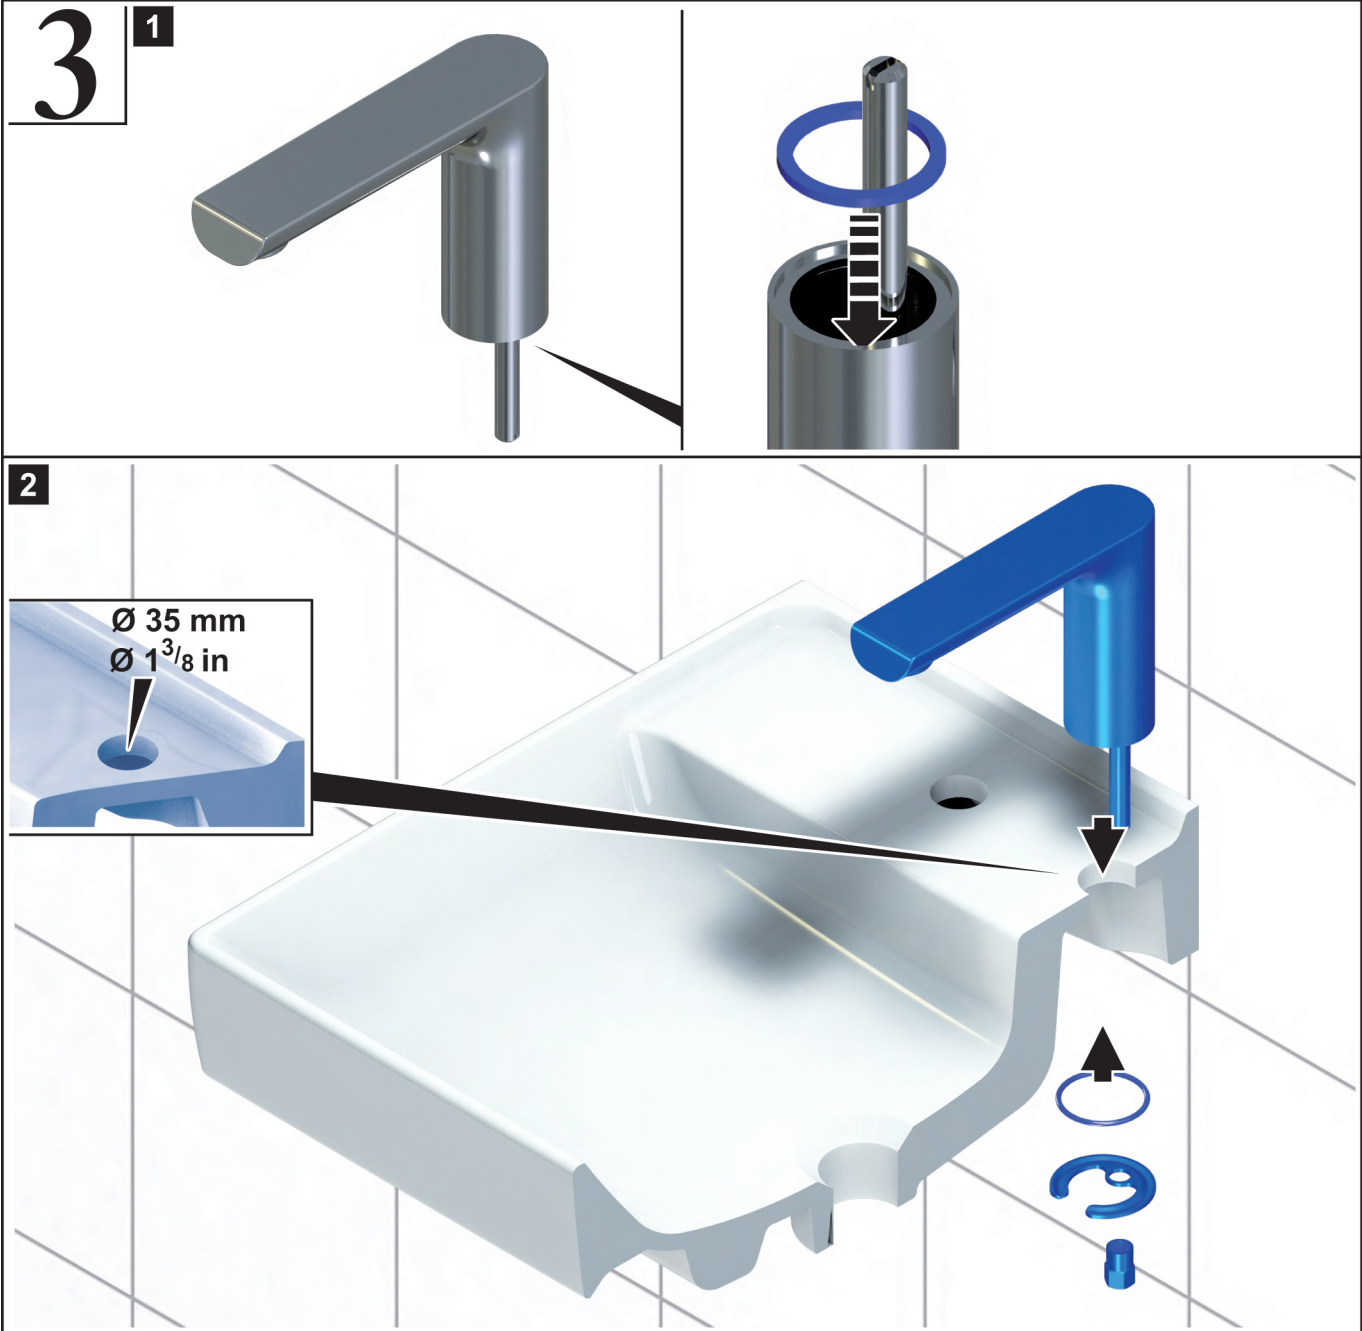

i 1

1. 

2. m.villeroy-boch.com

Ø 35 mm
 Ø 1³/₈ in

VILLEROY & BOCH

GERMANY

*Villeroy & Boch AG
Bathroom and Wellness Division
Headquarters
66693 Mettlach
Germany*

Tel: +49 (0) 68 64 / 81 0