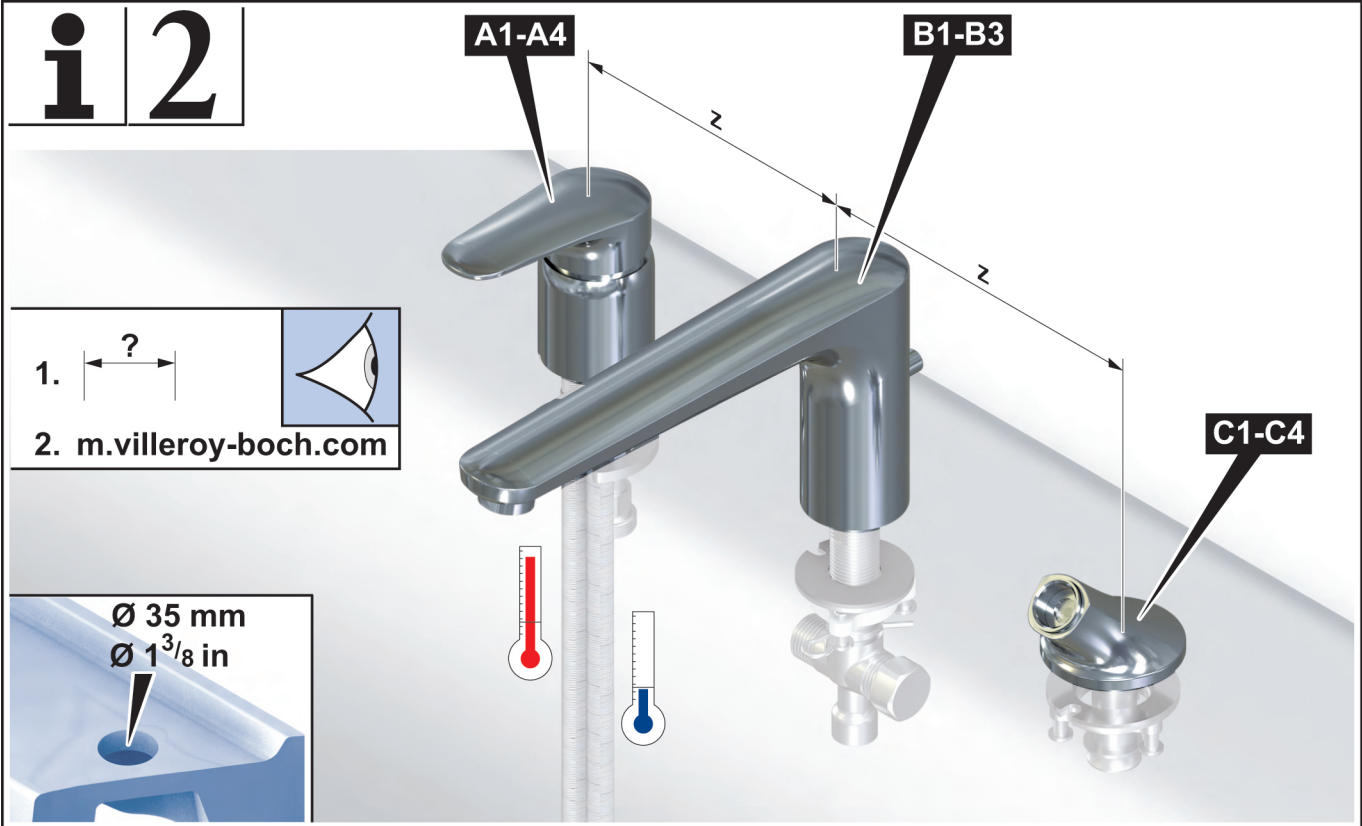

i 1

1. 

2. m.villeroy-boch.com

Ø 35 mm
 Ø 1³/₈ in

VILLEROY & BOCH

GERMANY

*Villeroy & Boch AG
Bathroom and Wellness Division
Headquarters
66693 Mettlach
Germany*

Tel: +49 (0) 68 64 / 81 0