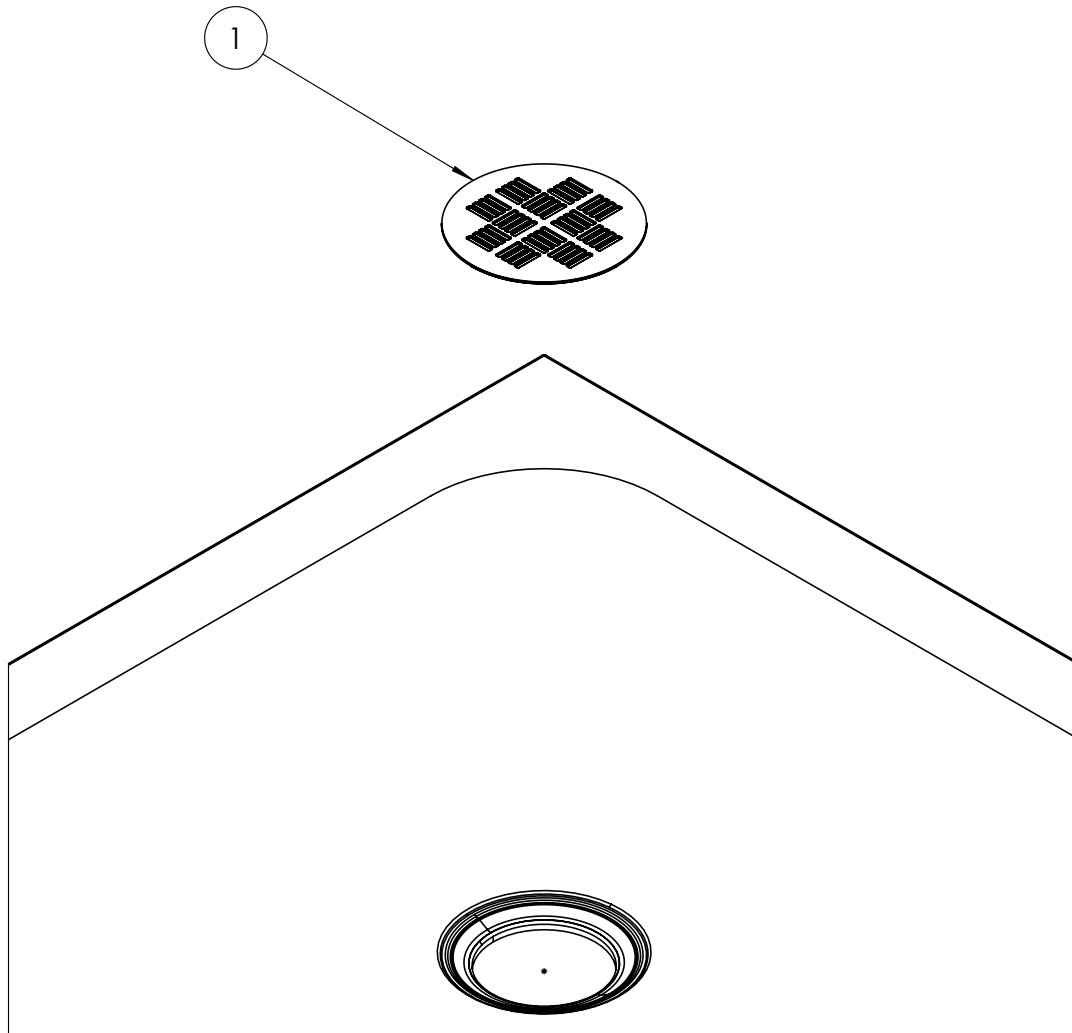

TECHNICAL DIMENSIONS

Dimensions in mm unless otherwise specified.

Tolerances (per material type) apply.

SPARES LIST

Only the parts labelled are available as spares.

NUMBER	PART CODE	DESCRIPTION
1	CREOWASTEW	Creo Shower Waste Cover White
	MINERALPOLISH	Cast Mineral Marble Polishing Compound
	MINERALREPAIRKITWG	Cast Mineral Marble Repair Kit White Gloss
	MINERALTOUCHKITWG	Cast Mineral Marble Touch Up Kit White Gloss

Declaration of Performance

No. DOP-CW-ST-21032023-A

Product type: **Shower tray**

Intended use: **Shower tray for personal hygiene.**

Name, Address & Contact information of the Manufacturer:

Crosswater Limited, Lake View House, Rennie Drive, Dartford, Kent, DA1 5FU.