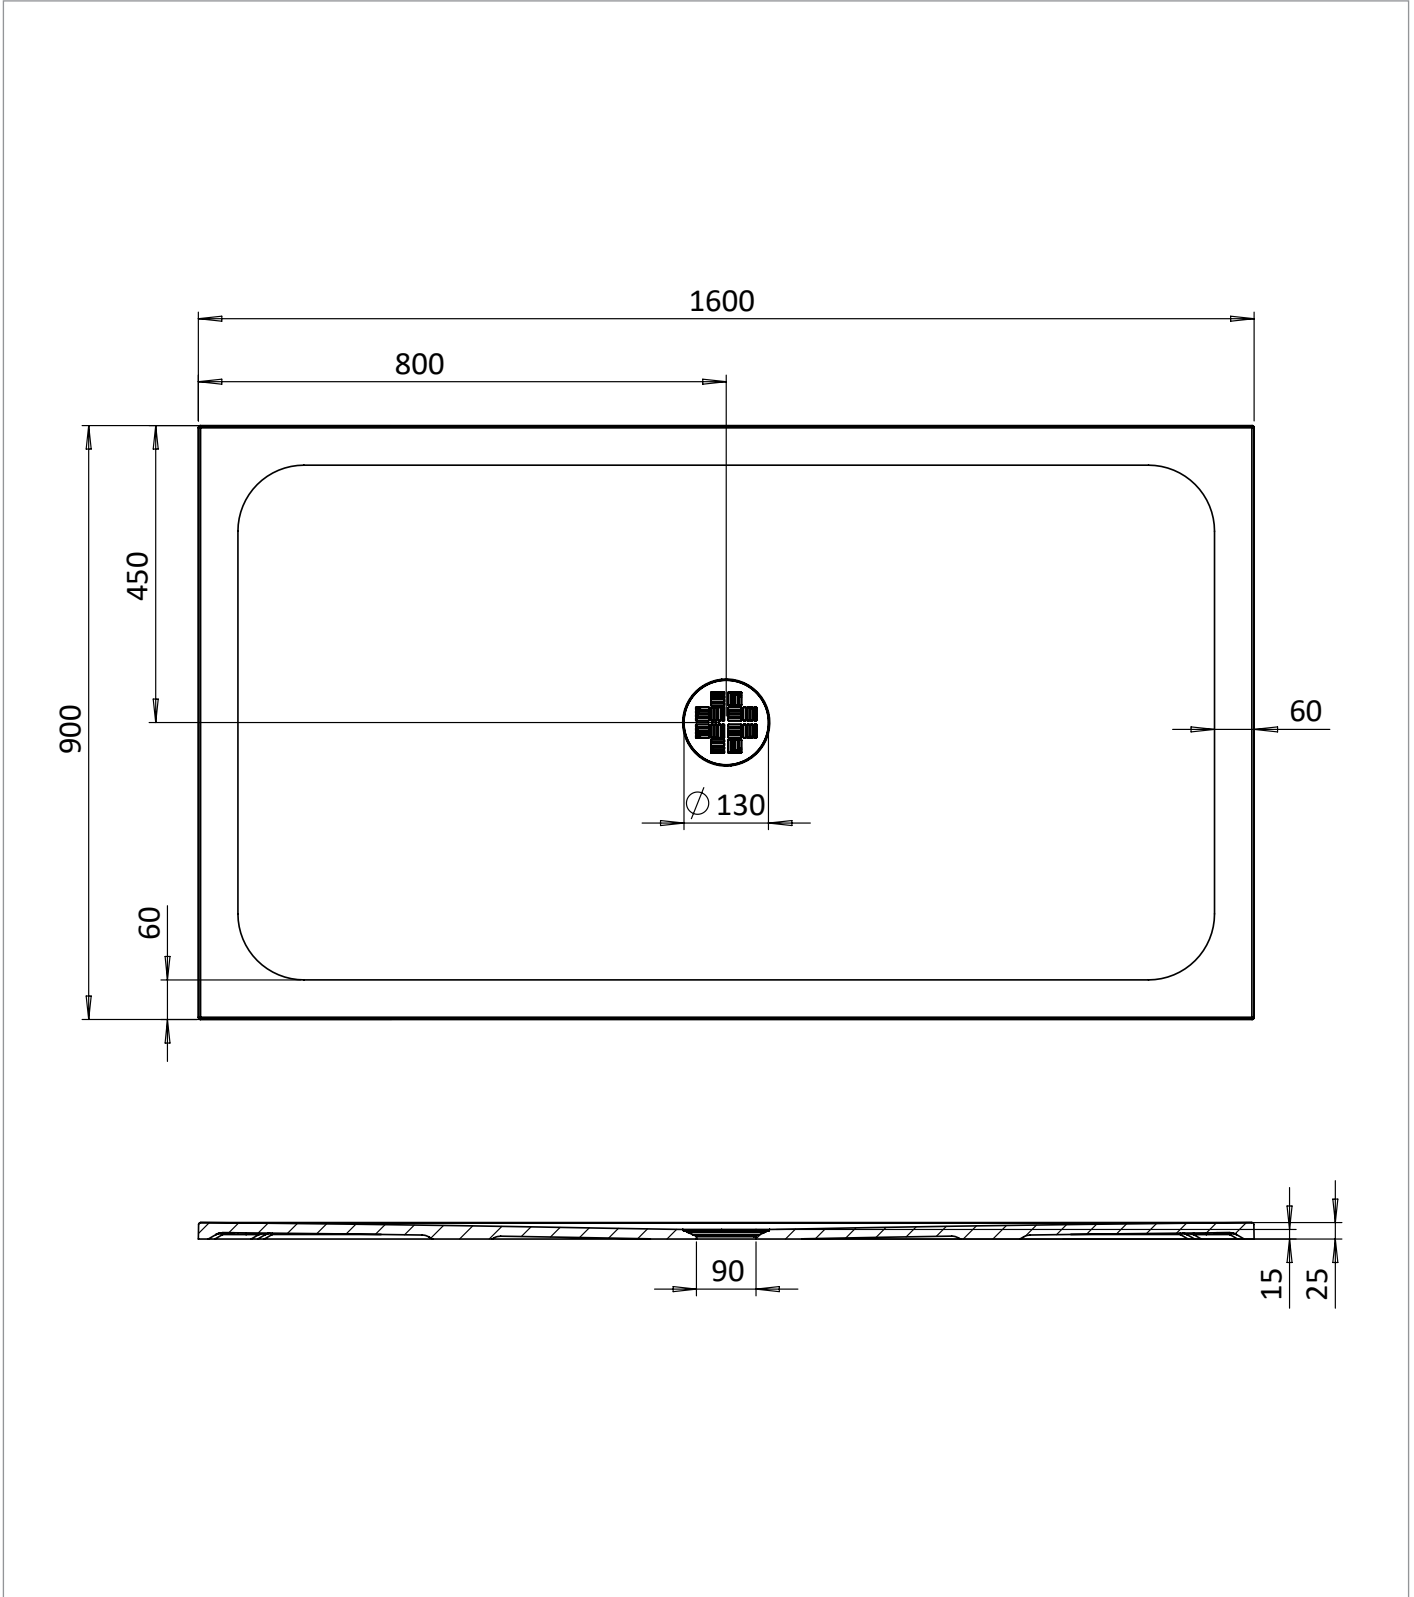

TECHNICAL DIMENSIONS

Dimensions in mm unless otherwise specified.

Tolerances (per material type) apply.