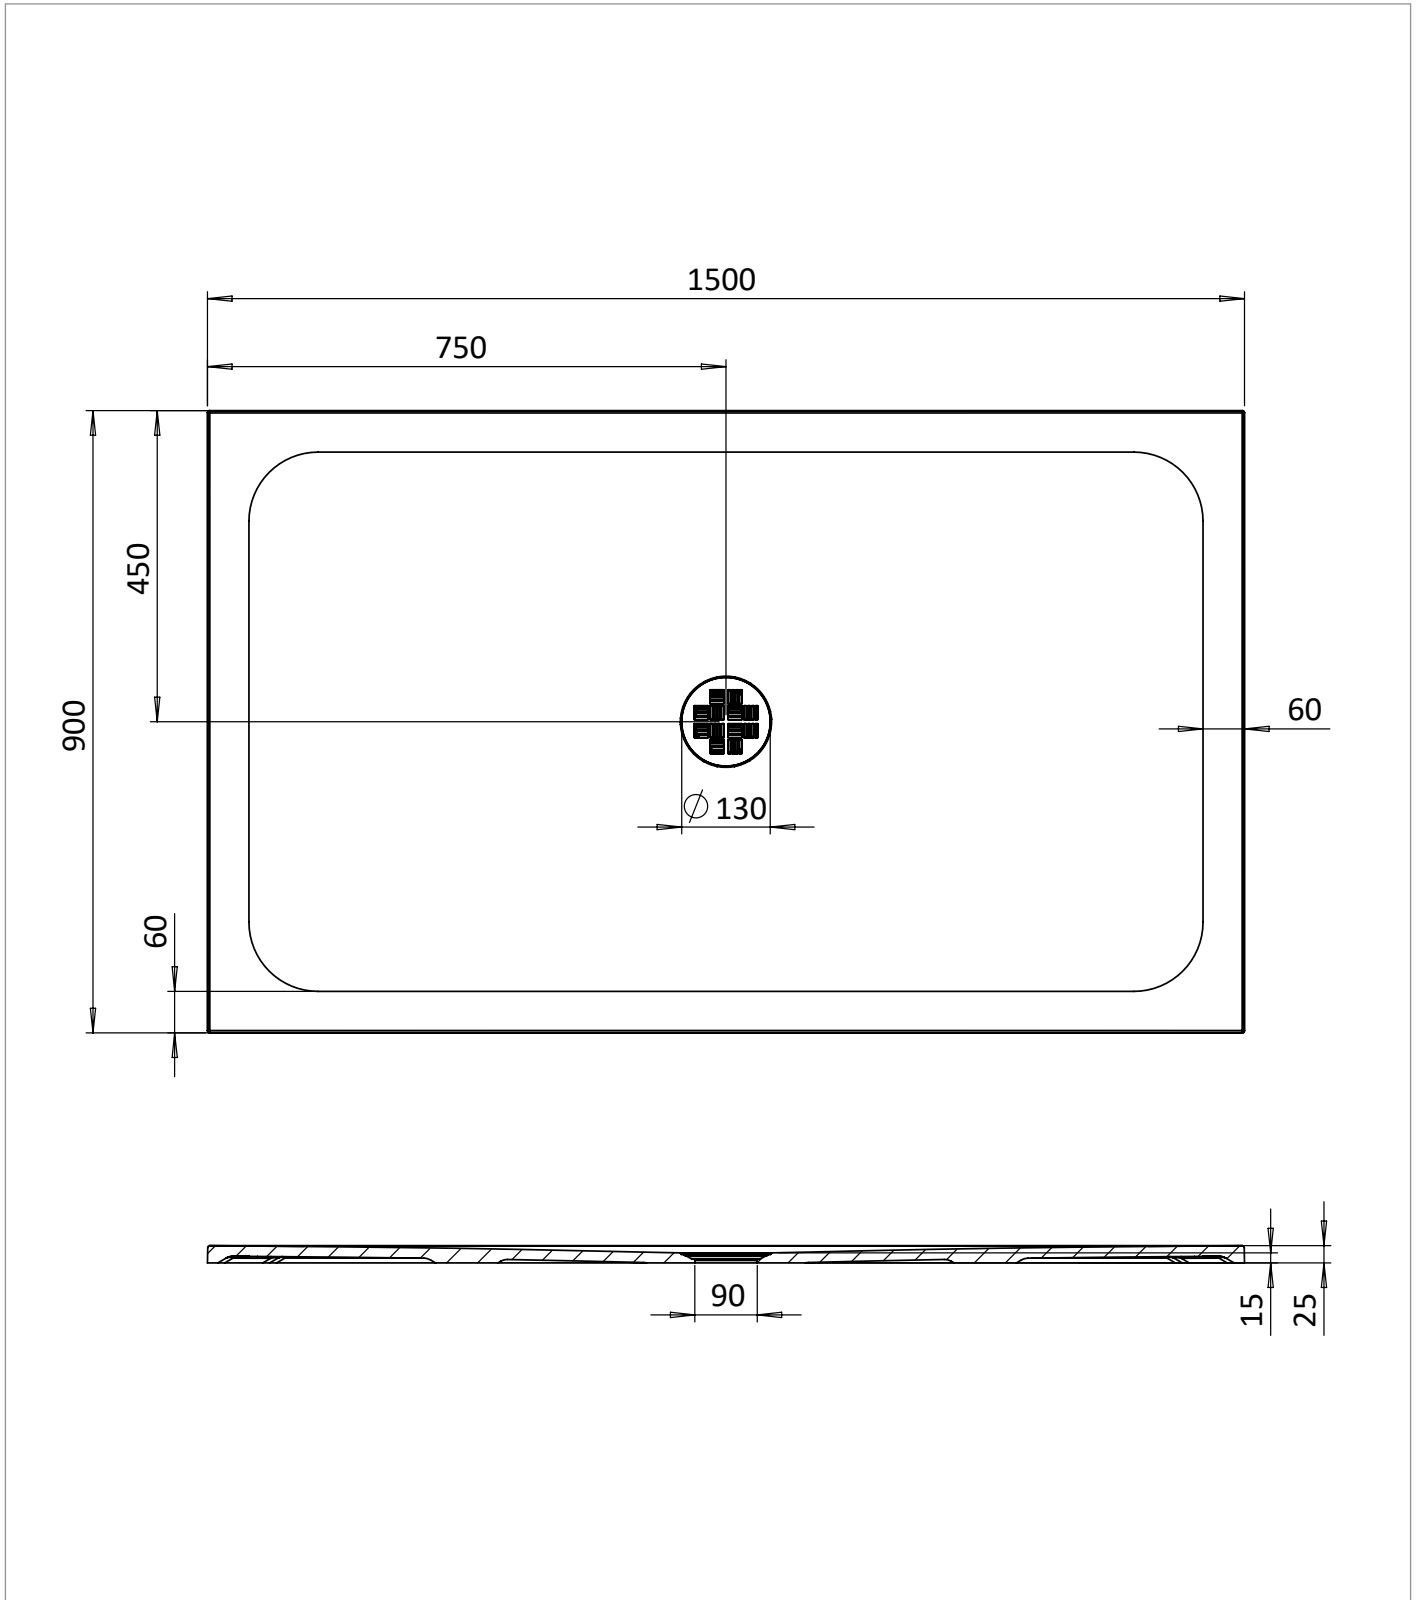

TECHNICAL DIMENSIONS

Dimensions in mm unless otherwise specified.

Tolerances (per material type) apply.