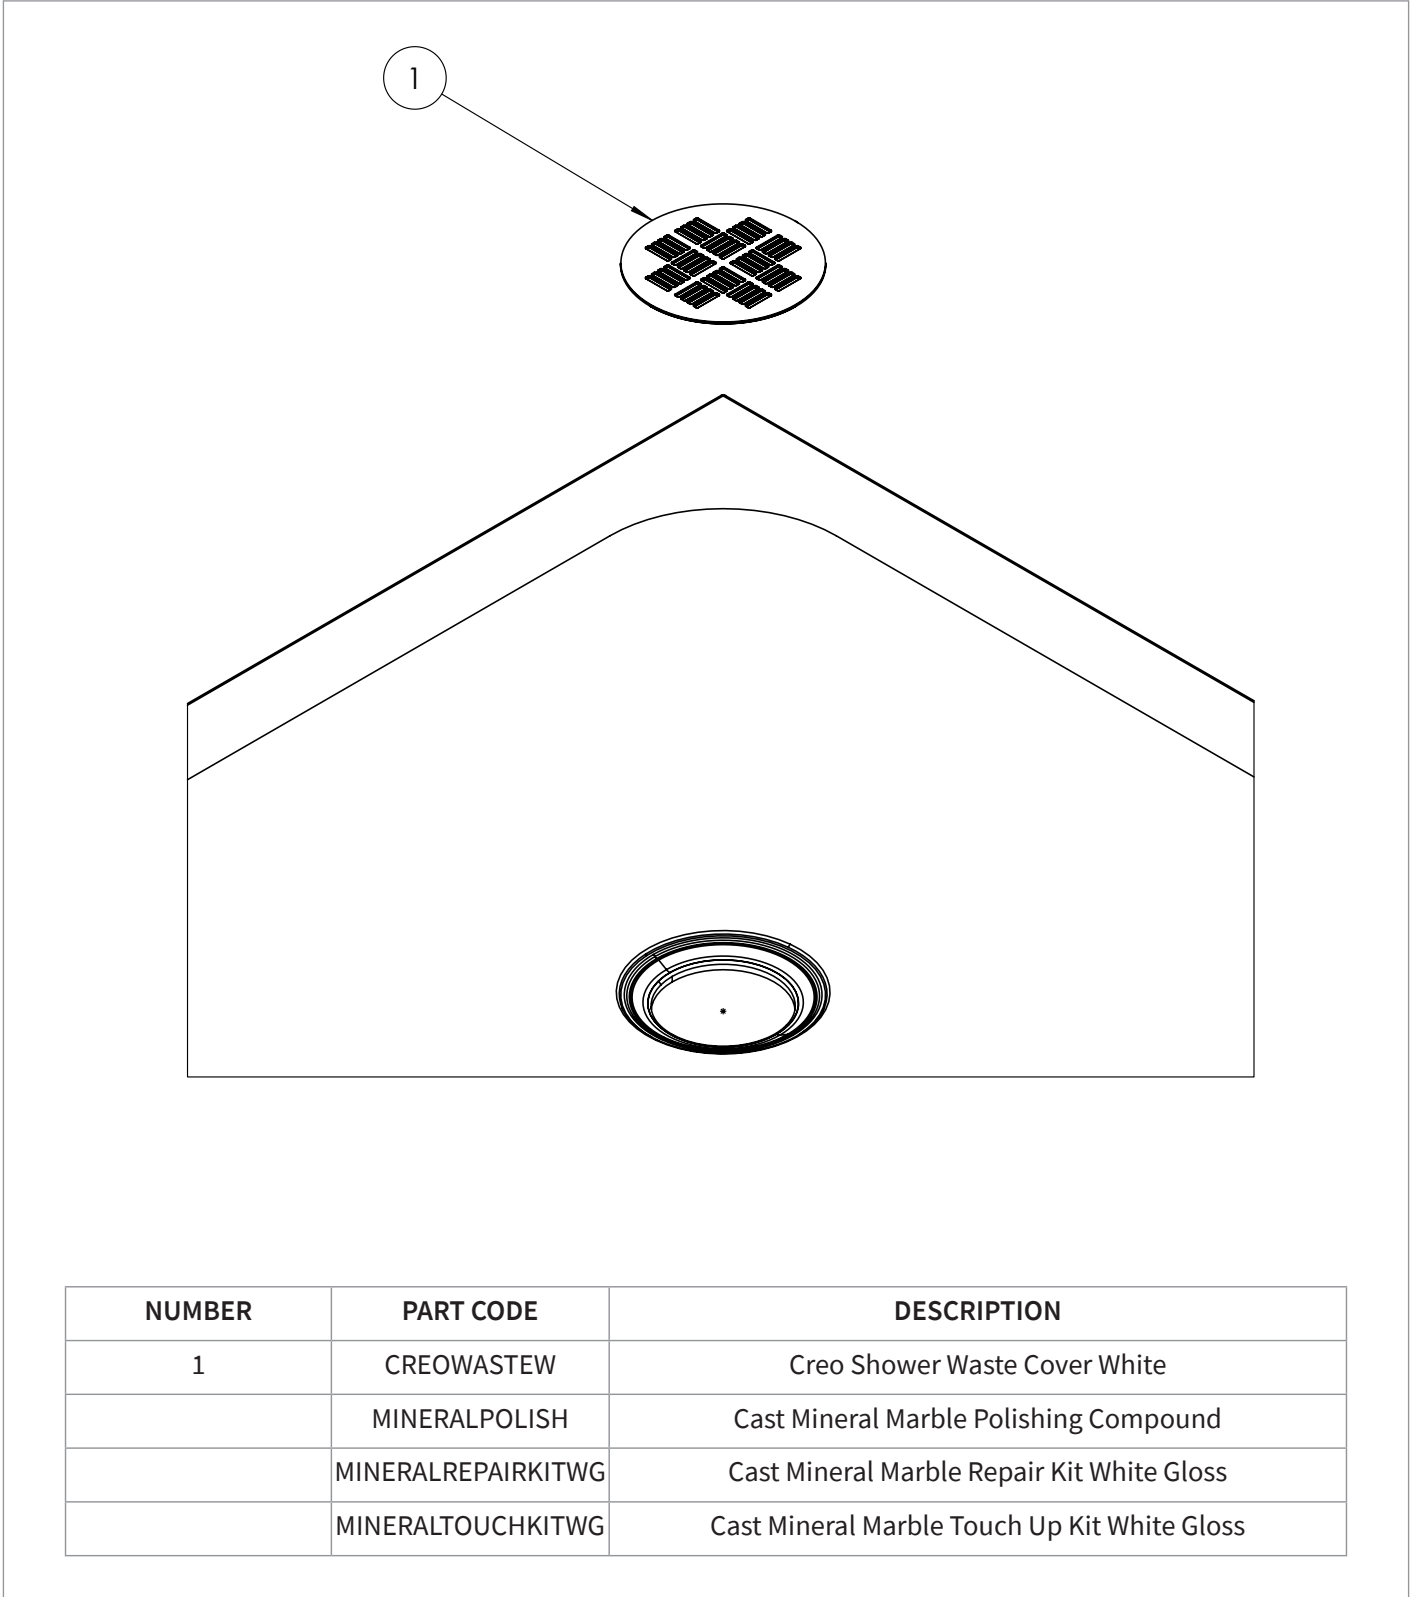

CATEGORY	Showering
COLOUR	Gloss White
FINISH APPLICATION	Gelcoat/Nanocoat
PRIMARY MATERIAL	Dolomite
SECONDARY MATERIAL	Stone Resin
PRODUCT LENGTH MM	1500
PRODUCT HEIGHT MM	25
PRODUCT WIDTH MM	900
PRODUCT BOXED WEIGHT (KG)	47.67
INSTALL TYPE	Floor Mounted
STANDARDS	EN 14527:2016+A1:2018

TECHNICAL DIMENSIONS

Dimensions in mm unless otherwise specified.

Tolerances (per material type) apply.

SPARES LIST

Only the parts labelled are available as spares.

NUMBER	PART CODE	DESCRIPTION
1	CREOWASTEW	Creo Shower Waste Cover White
	MINERALPOLISH	Cast Mineral Marble Polishing Compound
	MINERALREPAIRKITWG	Cast Mineral Marble Repair Kit White Gloss
	MINERALTOUCHKITWG	Cast Mineral Marble Touch Up Kit White Gloss