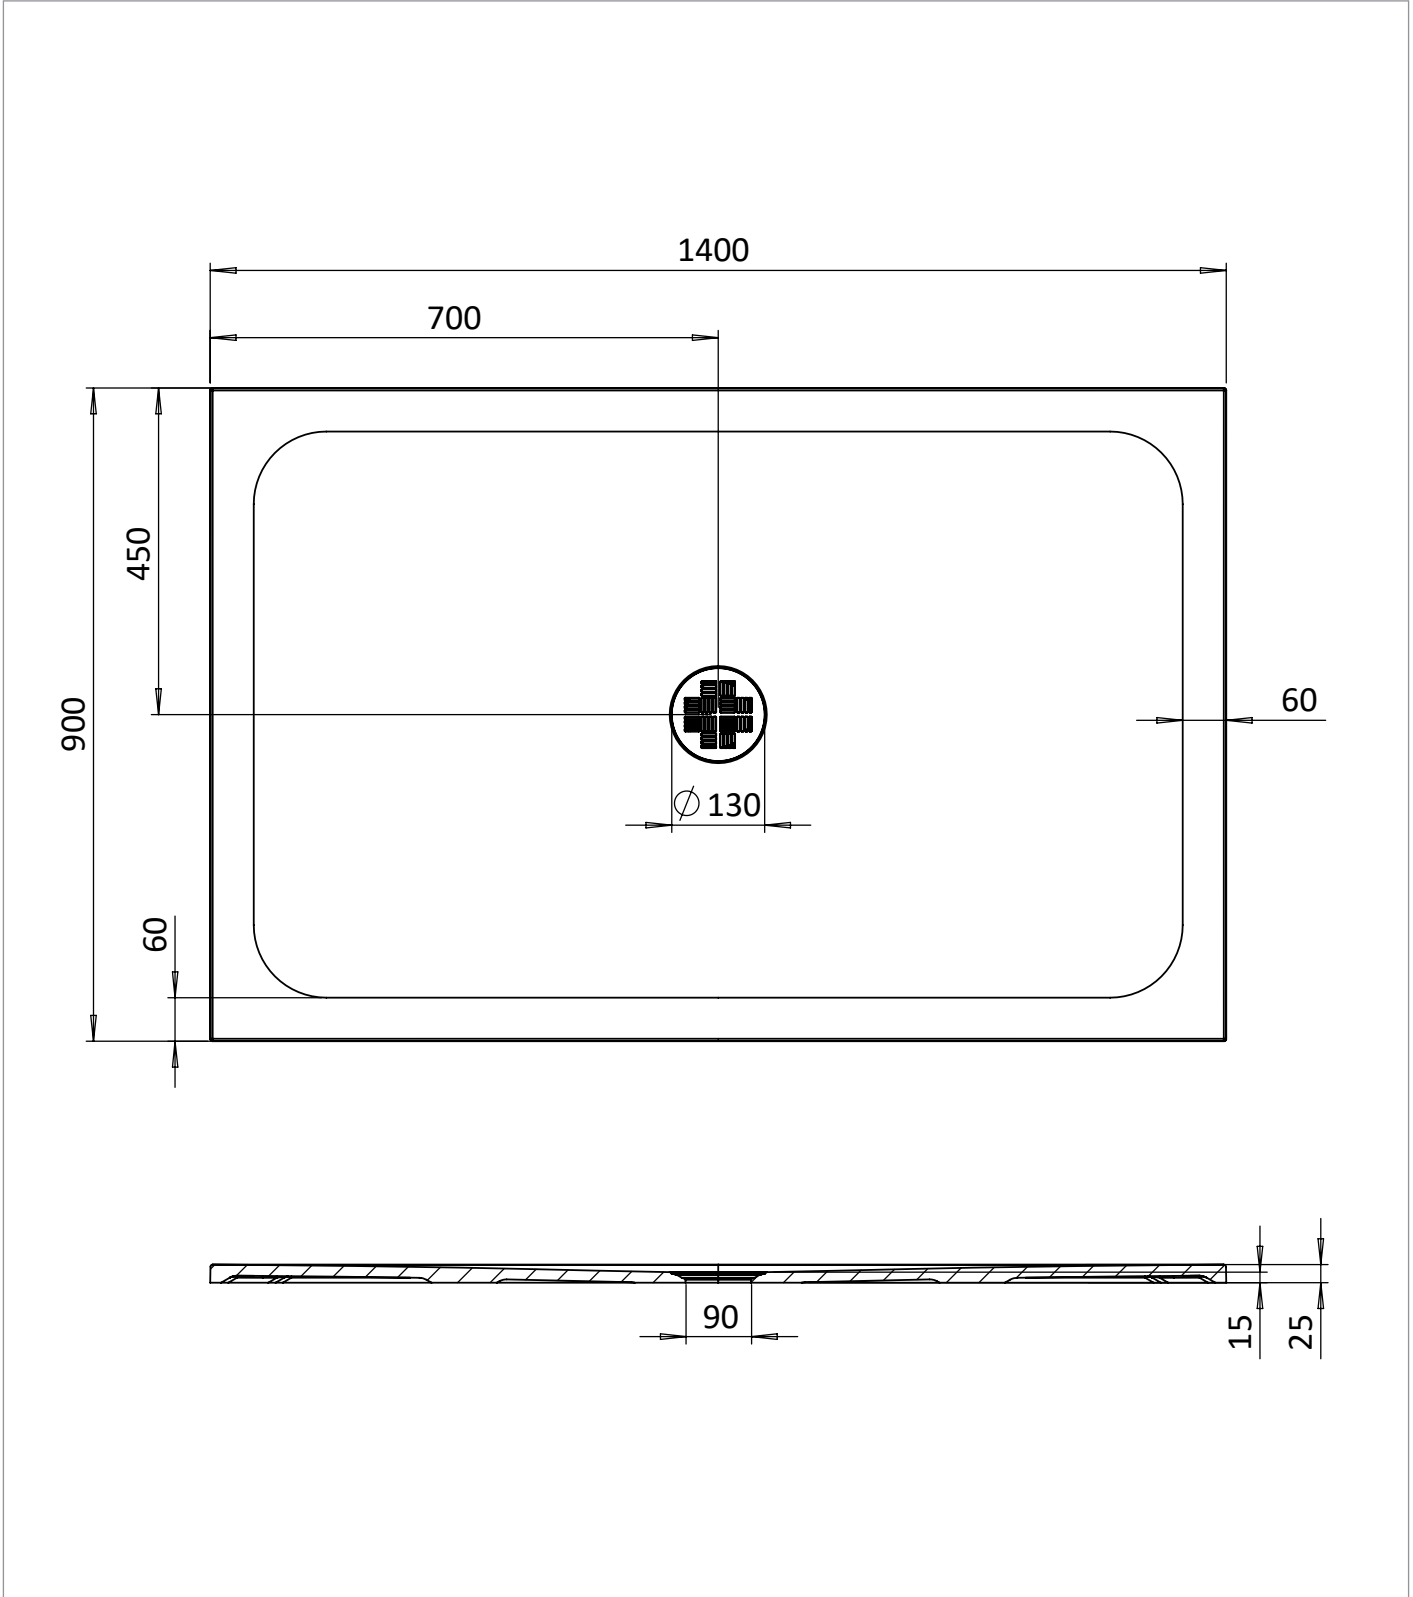

## DESCRIPTION

Creo Rectangle ShowerTray 900x1400  
25mm White

WEBSITE LINK [Click Here](#)

CATEGORY	Showering
COLOUR	Gloss White
FINISH APPLICATION	Gelcoat/Nanocoat
PRIMARY MATERIAL	Dolomite
SECONDARY MATERIAL	Stone Resin
PRODUCT LENGTH MM	1400
PRODUCT HEIGHT MM	25
PRODUCT WIDTH MM	900
PRODUCT BOXED WEIGHT (KG)	44.59
INSTALL TYPE	Floor Mounted
STANDARDS	EN 14527:2016+A1:2018

WASTE INCLUDED	Yes
WASTE WATER FLOW RATE	30
OUTER EDGE DIMENSION - TRAYS (MM)	60
WASTE LOCATION	Center
ANTI-SLIP CLASS	Class A DIN 51097
WASTE SHAPE	Circular
DRYING AREA	No
RISER KIT INCLUDED	Yes
TRAY PLANE TOLERANCE MM	+3/-3 mm
TRAY WIDTH TOLERANCE MM	+5/0 mm
TRAY LENGTH TOLERANCE MM	+5/0 mm
TRAY HEIGHT TOLERANCE MM	+2/-2 mm
TRAY WASTE HOLE TOLERANCE MM	+1/-1 mm
WASTE HOLE DIAMETER MM	90

## TECHNICAL DIMENSIONS

Dimensions in mm unless otherwise specified.

Tolerances (per material type) apply.

# Declaration of Performance

No. DOP-CW-ST-21032023-A

Product type: **Shower tray**

Intended use: **Shower tray for personal hygiene.**

Name, Address & Contact information of the Manufacturer:

**Crosswater Limited, Lake View House, Rennie Drive, Dartford, Kent, DA1 5FU.**