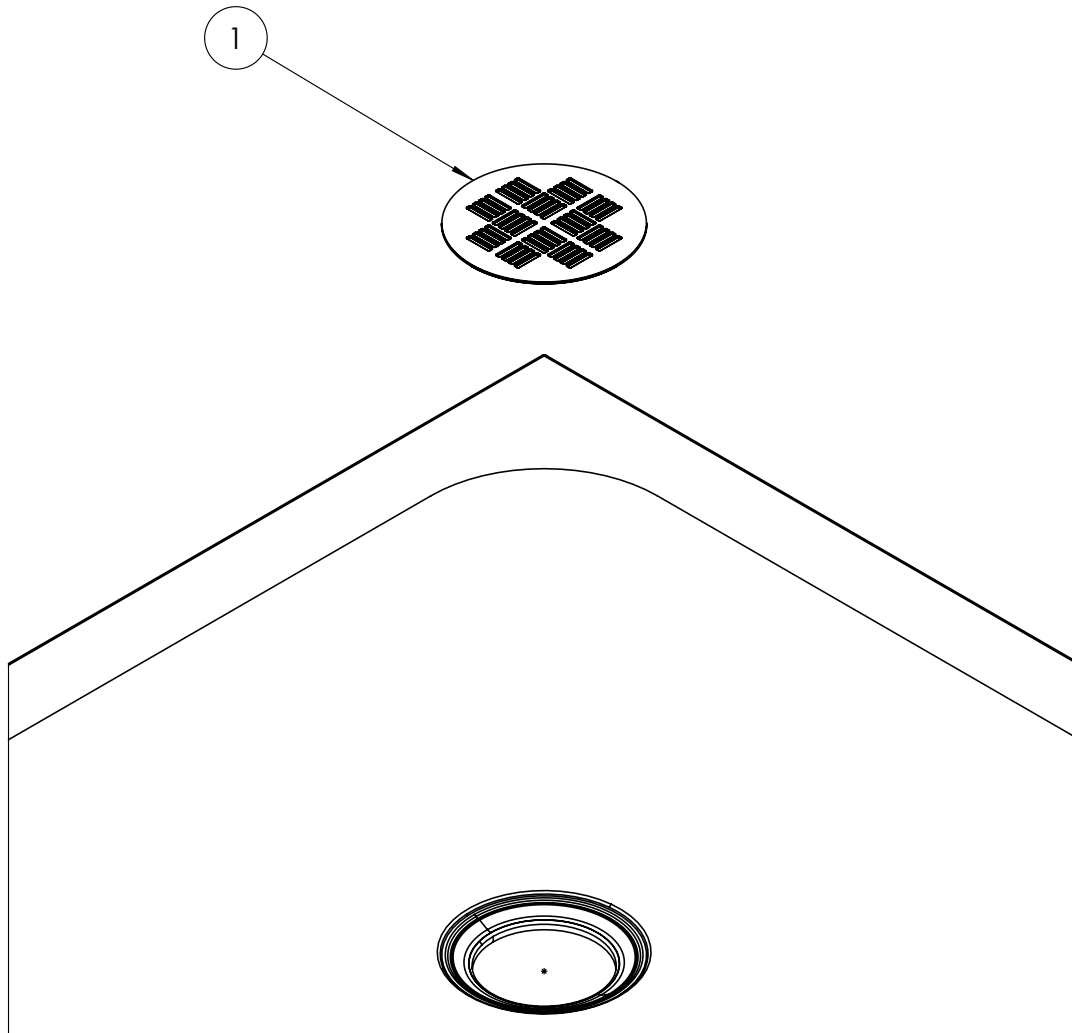

SPARES LIST

Only the parts labelled are available as spares.

NUMBER	PART CODE	DESCRIPTION
1	CREOWASTEW	Creo Shower Waste Cover White
	MINERALPOLISH	Cast Mineral Marble Polishing Compound
	MINERALREPAIRKITWG	Cast Mineral Marble Repair Kit White Gloss
	MINERALTOUCHKITWG	Cast Mineral Marble Touch Up Kit White Gloss