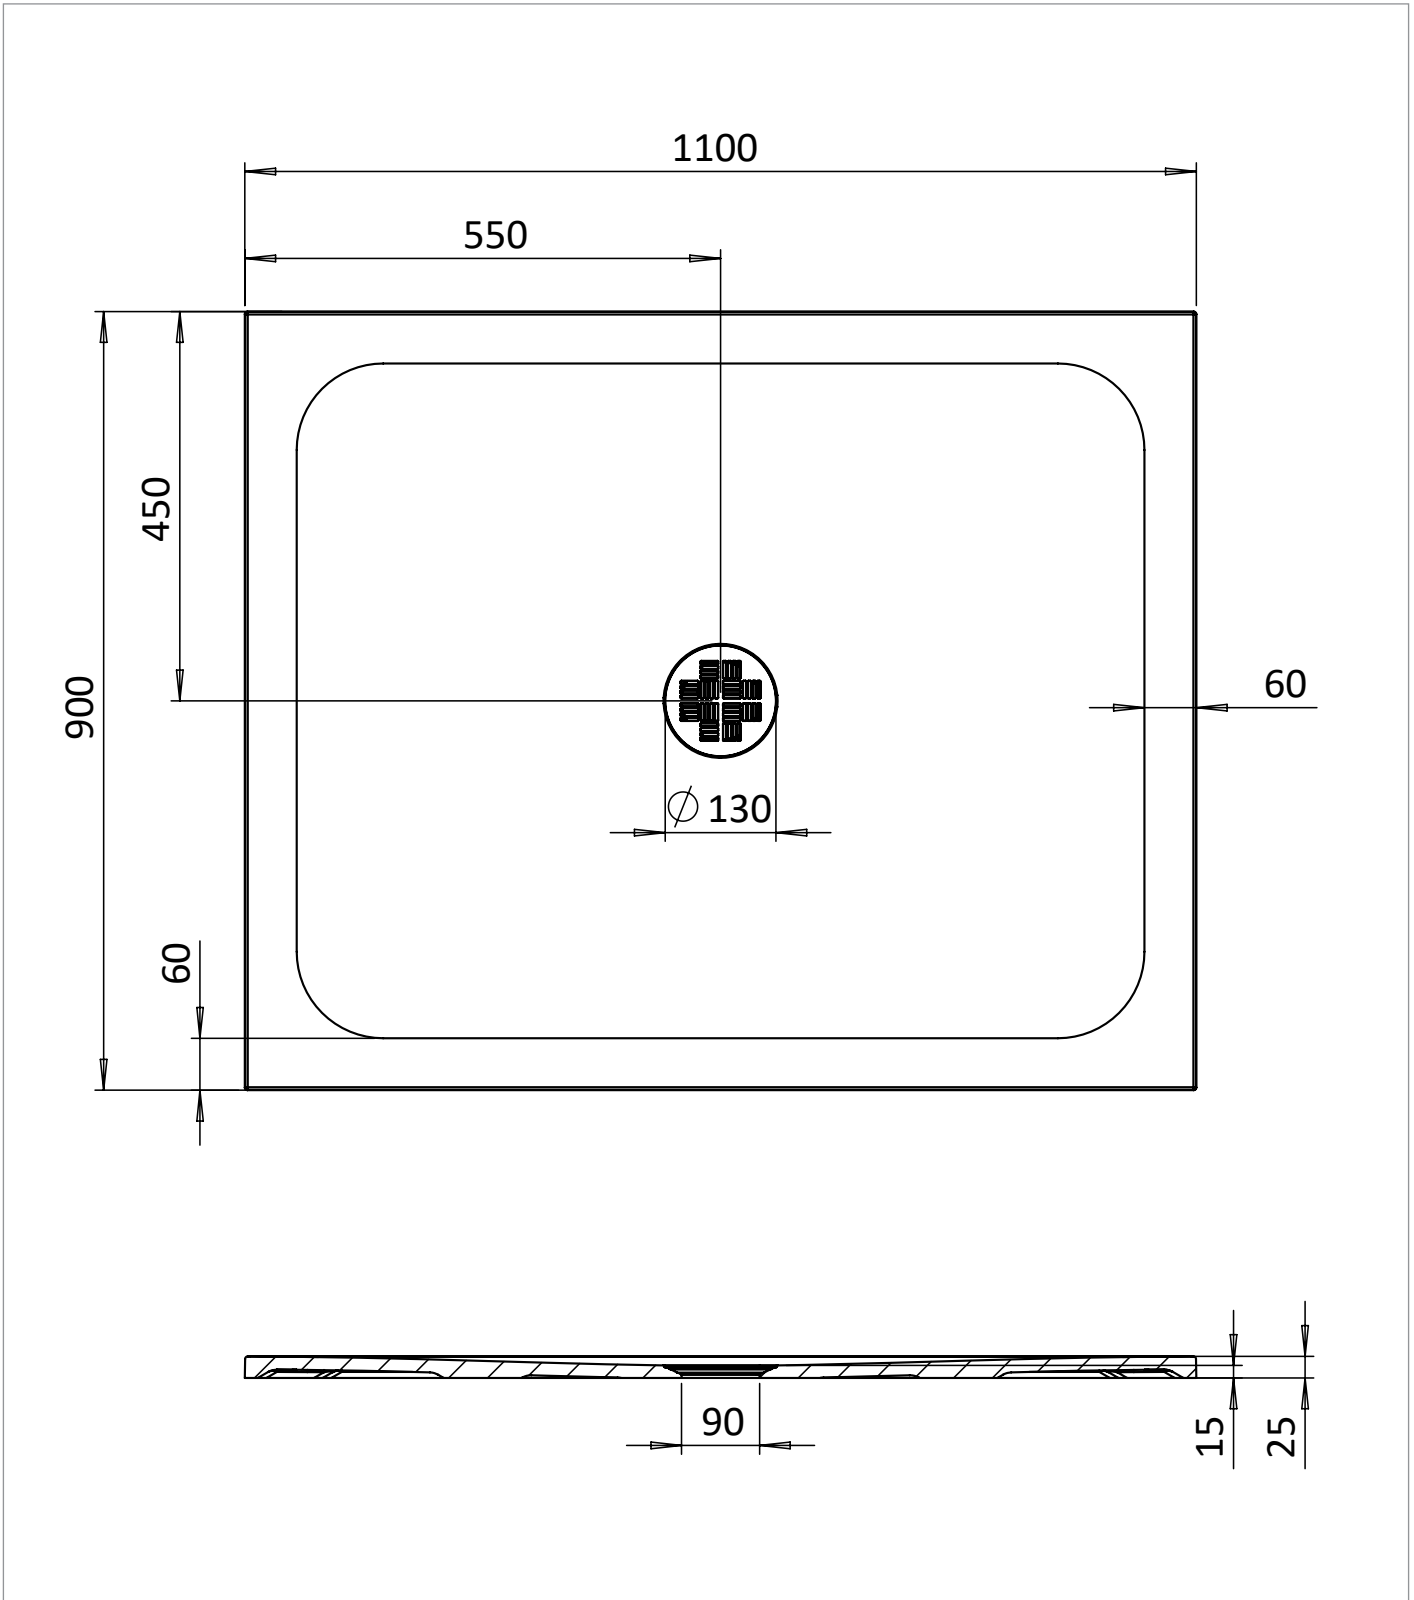

TECHNICAL DIMENSIONS

Dimensions in mm unless otherwise specified.

Tolerances (per material type) apply.