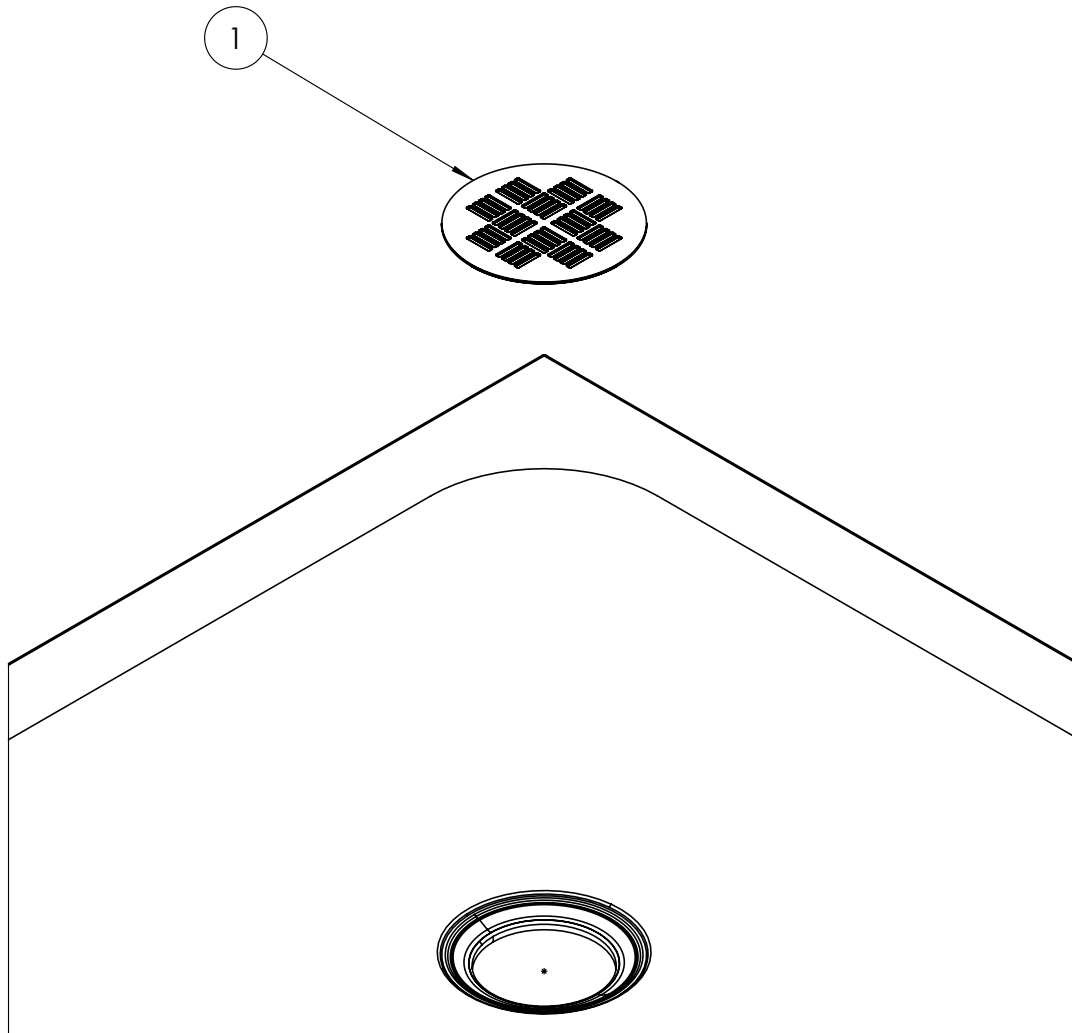

TECHNICAL DIMENSIONS

Dimensions in mm unless otherwise specified.

Tolerances (per material type) apply.

SPARES LIST

Only the parts labelled are available as spares.

| NUMBER | PART CODE | DESCRIPTION |
|--------|--------------------|--|
| 1 | CREOWASTEW | Creo Shower Waste Cover White |
| | MINERALPOLISH | Cast Mineral Marble Polishing Compound |
| | MINERALREPAIRKITWG | Cast Mineral Marble Repair Kit White Gloss |
| | MINERALTOUCHKITWG | Cast Mineral Marble Touch Up Kit White Gloss |

Declaration of Performance

No. DOP-CW-ST-21032023-A

Product type: **Shower tray**

Intended use: **Shower tray for personal hygiene.**

Name, Address & Contact information of the Manufacturer:

Crosswater Limited, Lake View House, Rennie Drive, Dartford, Kent, DA1 5FU.