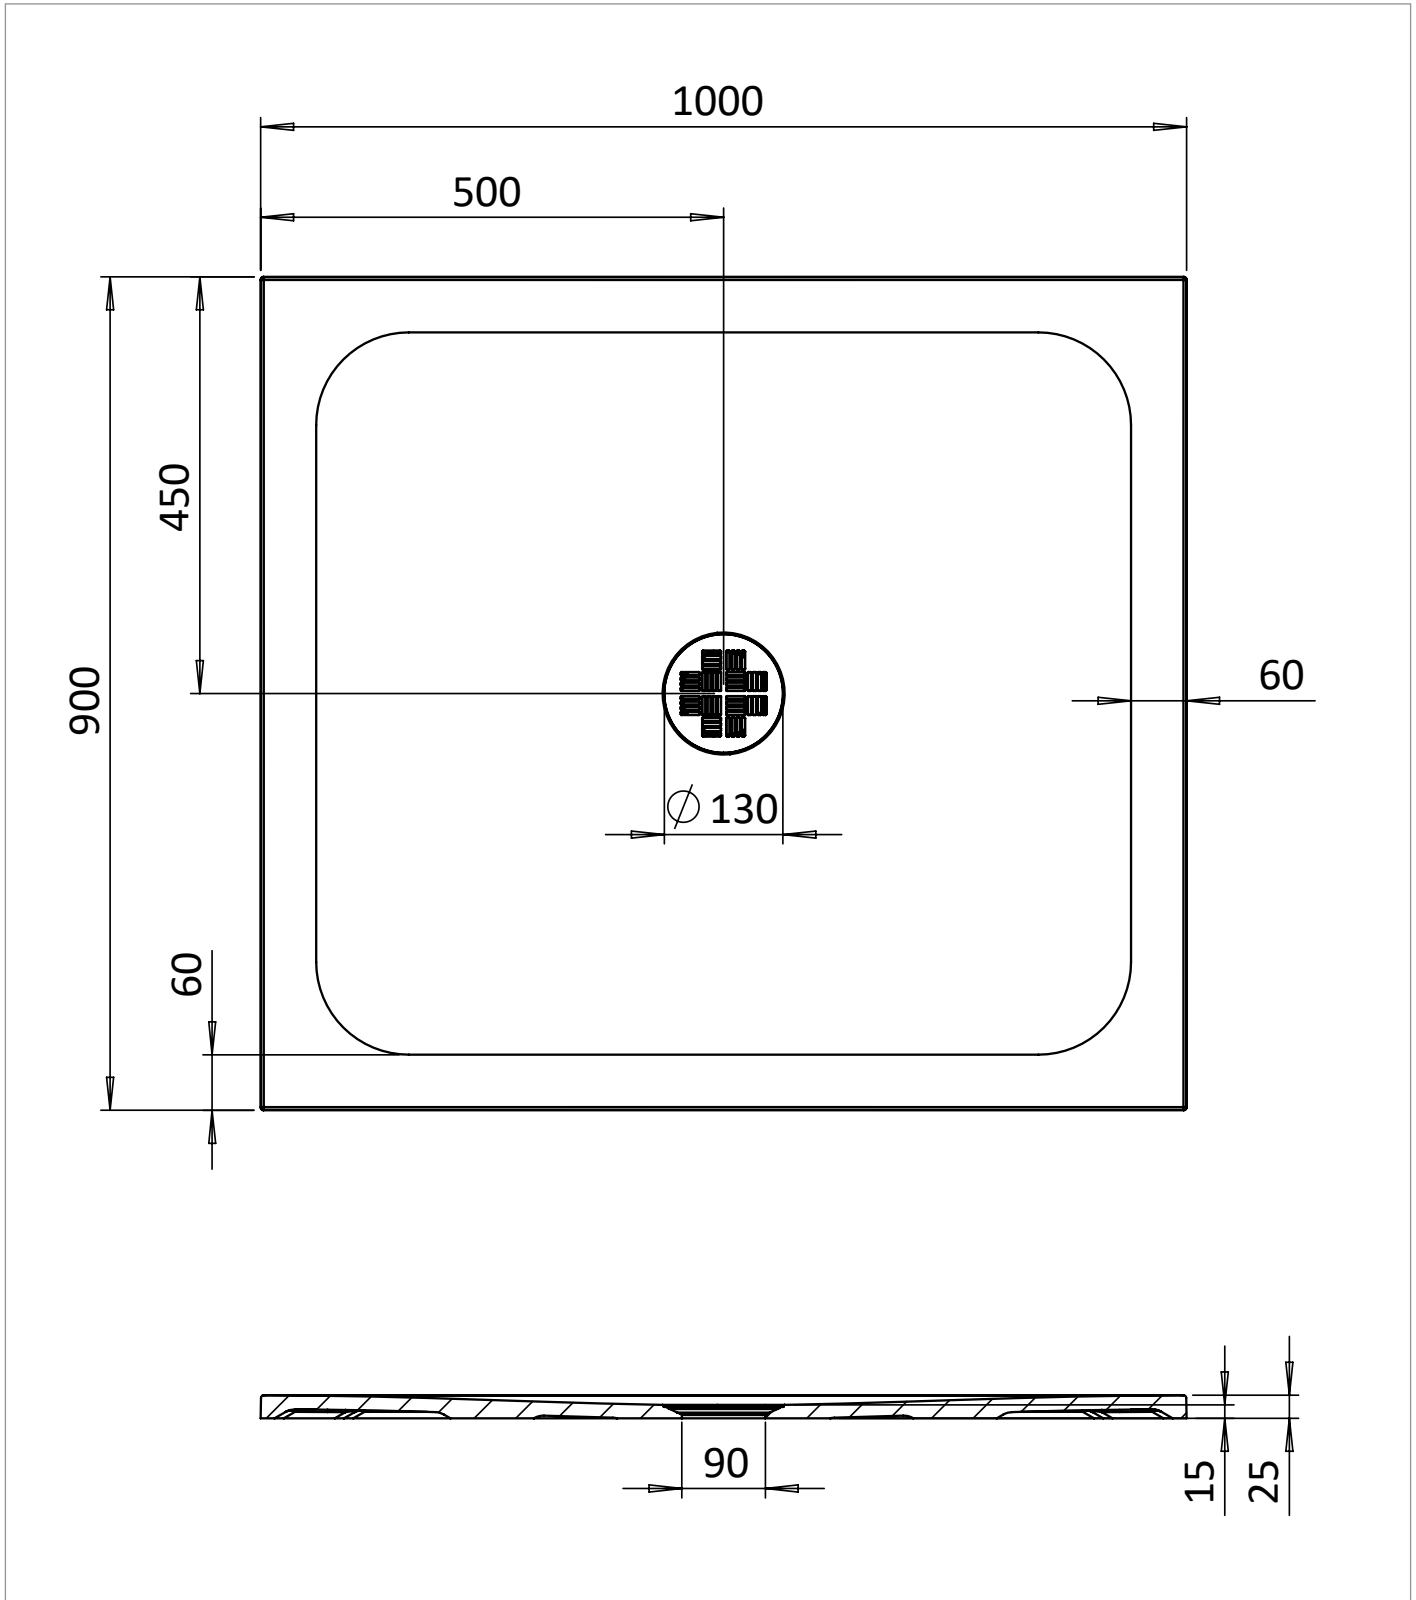

TECHNICAL DIMENSIONS

Dimensions in mm unless otherwise specified.

Tolerances (per material type) apply.